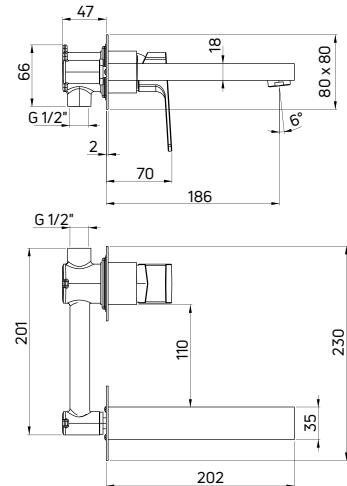

KOD / CODE	EAN	WYKOŃCZENIE / FINISH
BGM 054L	5908212099940	chrom / chrome