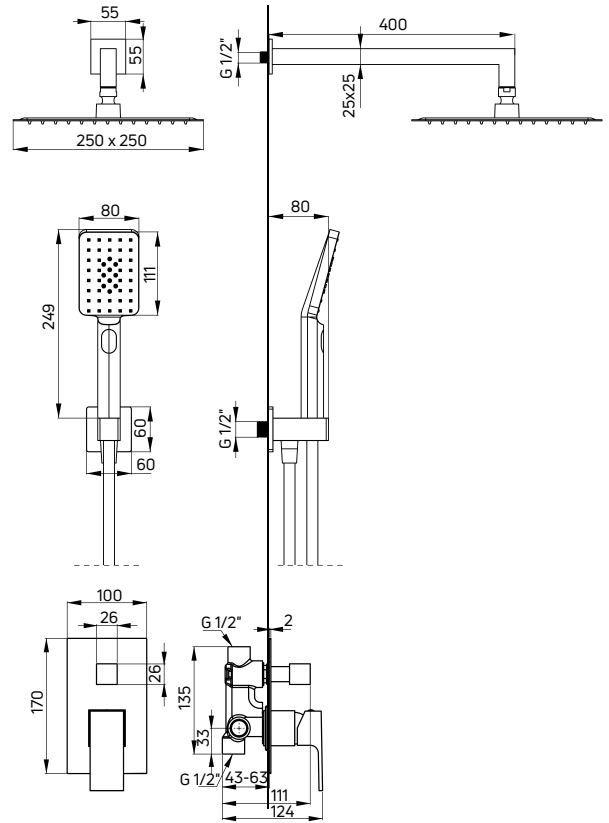

Shower set concealed

- Mixer tap with shower switch (BBZ 044P)
- Wall-mounted shower arm (NAC 049K)
- Steel overhead shower (NAC 002K)
- 3-function hand shower (NGA 051S)
- Shower hose, 150 cm (NDA P51W)
- Connection with hand shower holder (NAC 052K)