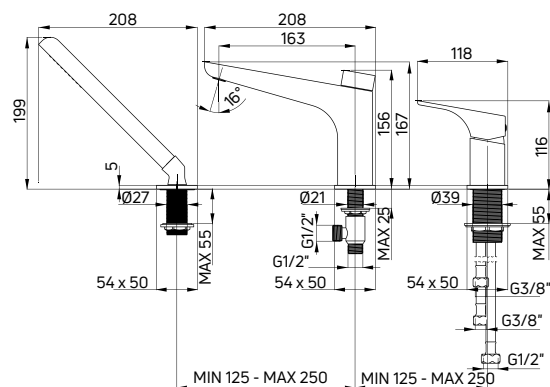

KOD / CODE	EAN	WYKOŃCZENIE / FINISH
BQH A13M	5908212084960	○ bianco