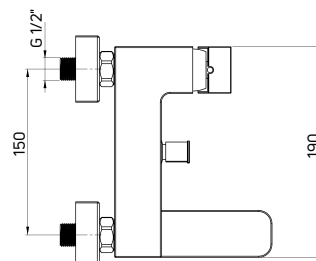

KOD / CODE	EAN	WYKOŃCZENIE / FINISH
BDA 010M	5908212004067	chrom / chrome