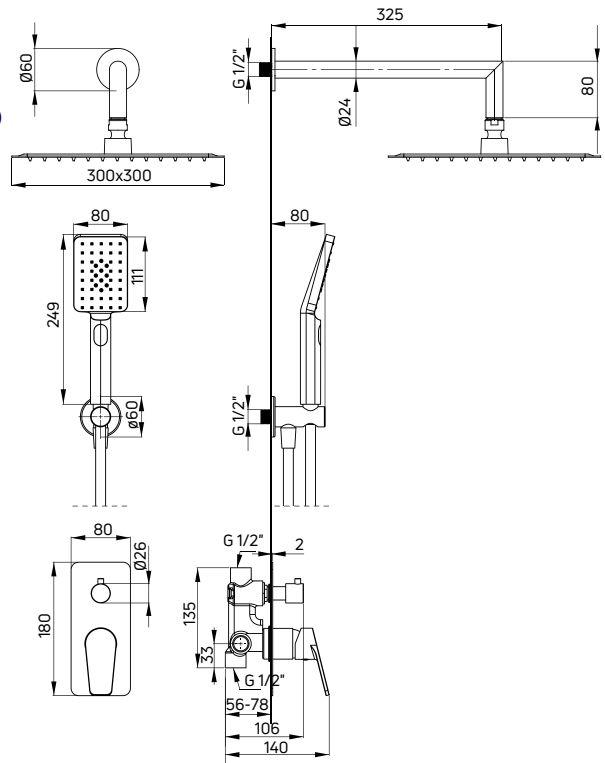

Shower set concealed

- Mixer tap with shower switch (BGJ N44P)
- Wall-mounted shower arm (NAC N47K)
- Steel overhead shower (NAC 209K)
- 3-function hand shower (NGA N51S)
- Nero shower hose, 150 cm (XNCHOPLD1)
- Connection with hand shower holder (NAC N51K)