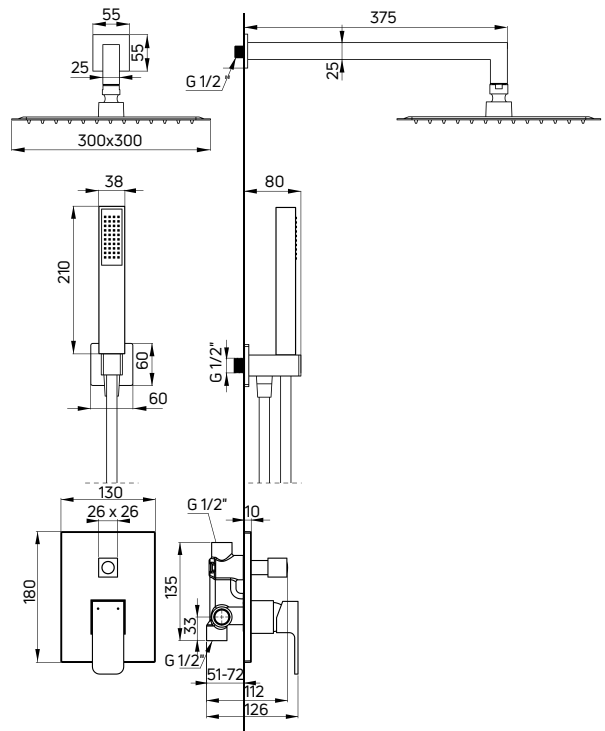

Shower set concealed

- Mixer tap with shower switch (BDA 044P)
- Wall-mounted shower arm (NAC 046K)
- Steel overhead shower (NAC 009K)
- 1-function hand shower (NOQ 051S)
- Shower hose, 150 cm (NDA 351W)
- Connection with hand shower holder (NAC 052K)