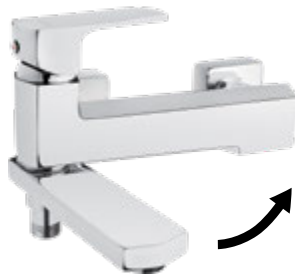

MARUNA

Bateria wannowa
ścienna jednouchwytywa ze
składaną wylewką

- Głowica ceramiczna 35 mm
- Ruchomy aerator
- Klasa przepływu S - 15-19,8 l/min
- Grupa akustyczna II - do 30 dB
- Składana wylewka pełni jednocześnie funkcję przełącznika natrysku

Bath tap
wall-mounted, single-handle with
foldable spout

- 35 mm ceramic cartridge
- Movable aerator
- Flow class S - 15-19,8 l/min
- Acoustic group II - up to 30 dB
- Foldable spout also works as a diverter