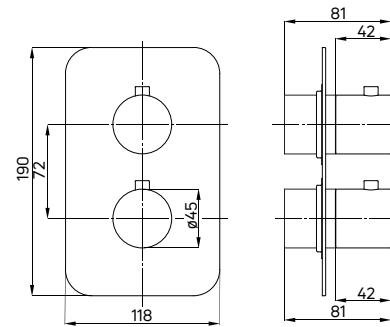

Element zewnętrzny
do BOXa termostaticznego
(BXY X44T)

- Mosiężna rozeta

External element
for thermostatic BOX
(BXY X44T)

- Brass rosette

KOD / CODE	EAN	WYKOŃCZENIE / FINISH
BXY 0EBT	5908212079393	chrom / chrome