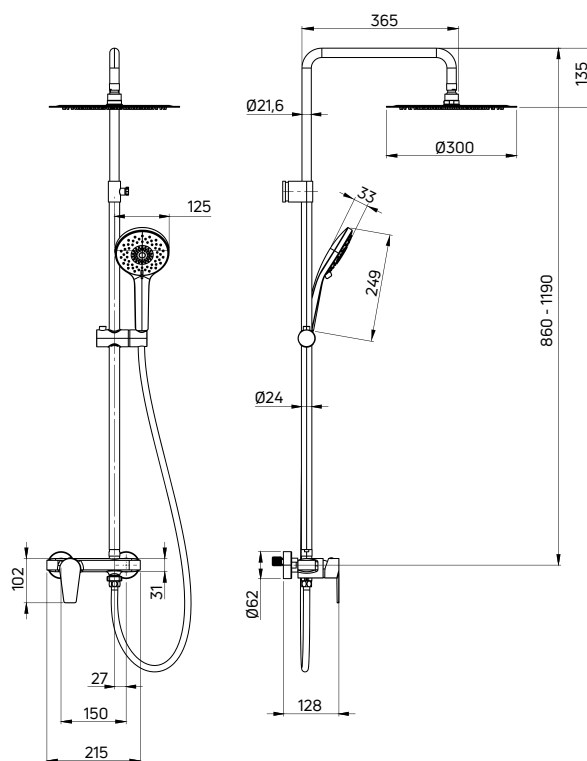

Shower column with mixer tap

- Brass sliding bar with adjustable height 860-1190 mm
- Steel overhead shower
- 3-function hand shower
- Platinum shower hose 150 cm
- 35 mm ceramic cartridge
- Adjustable height and slope angle of the hand shower

KOD / CODE	EAN	WYKOŃCZENIE / FINISH
NAC 01QG	05908212083758	chrom / chrome