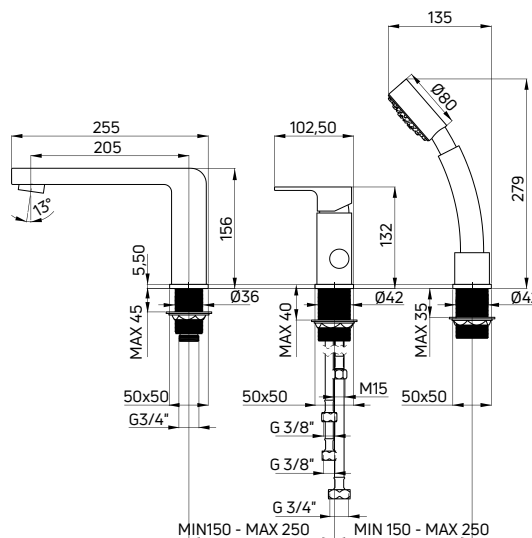

KOD / CODE	EAN	WYKOŃCZENIE / FINISH
BDA 013M	5908212017470	chrom / chrome