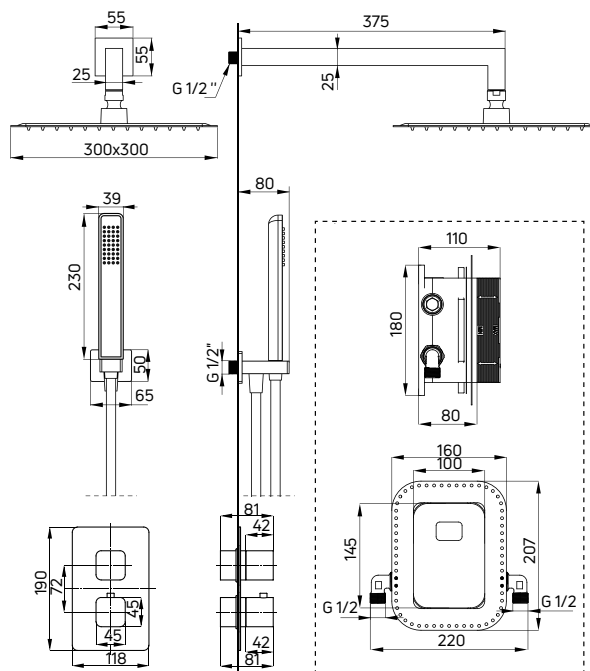

Shower set concealed with a thermostatic BOX

- Concealed thermostatic BOX with shower switch (BXY X44T)
- Thermostatic BOX component (BXY NECT)
- Wall-mounted shower arm (NAC N46K)
- Steel overhead shower (NAC 209K)
- 1-function hand shower (XDCH2SLZ1)
- Shower hose, 150 cm (XNCH0PLD1)
- Connection with hand shower holder (NAC N53K)