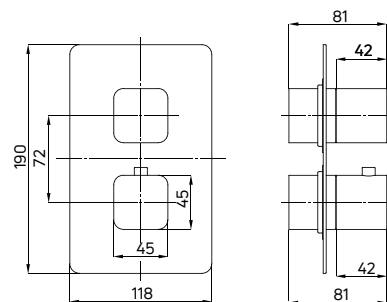

External element for thermostatic BOX (BXY X44T)

- Brass rosette

KOD / CODE	EAN	WYKOŃCZENIE / FINISH
BXY 0ECT	5908212079409	chrom / chrome