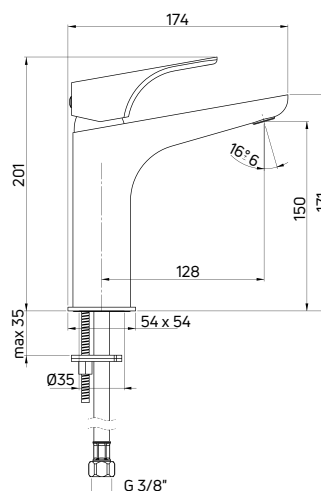

KOD / CODE	EAN	WYKOŃCZENIE / FINISH
BQH N21K	5908212074213	nero