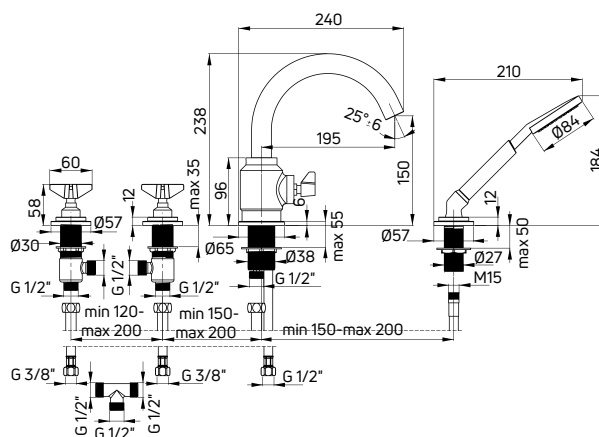

TEMISTO

Bateria bidetowa stojąca dwuuchwytyowa

- Głowica ceramiczna 90°
- Korek click-clack okrągły z przelewem
- Obrotowa wylewka
- Klasa przepływu Z - 4-9 l/min
- Grupa akustyczna I - do 20 dB
- Wężyki 45 cm

Bidet tap deck-mounted, two-handle

- 90° ceramic cartridge
- Click-clack plug, round with overflow
- Swivel spout
- Flow class Z - 4-9 l/min
- Acoustic group I - up to 20 dB
- 45 cm supply hoses

KOD / CODE	EAN	WYKOŃCZENIE / FINISH
BQT 031D	5908212075920	chrom / chrome

TEMISTO

Bateria wannowa ścienna dwuuchwytyowa z kompletem natryskowym

- Głowica ceramiczna 90°
- Ruchomy aerator
- Klasa przepływu S - 15-19,8 l/min
- Grupa akustyczna I - do 20 dB
- Wąż natryskowy 150 cm

Bath tap wall-mounted, two-handle with shower set

- 90° ceramic cartridge
- Movable aerator
- Flow class S - 15-19,8 l/min
- Acoustic group I - up to 20 dB
- 150 cm shower hose

KOD / CODE	EAN	WYKOŃCZENIE / FINISH
BQT 011D	5908212075715	chrom / chrome

TEMISTO

Bateria wannowa 4-otworowa dwuuchwytyowa z kompletem natryskowym

- Głowica ceramiczna 90°
- Ruchomy aerator
- Klasa przepływu S - 15-19,8 l/min
- Grupa akustyczna I - do 20 dB
- Wąż natryskowy 150 cm

Bath tap 4-hole, two-handle with shower set

- 90° ceramic cartridge
- Movable aerator
- Flow class S - 15-19,8 l/min
- Acoustic group I - up to 20 dB
- 150 cm shower hose

KOD / CODE	EAN	WYKOŃCZENIE / FINISH
BQT 014D	5908212075951	chrom / chrome