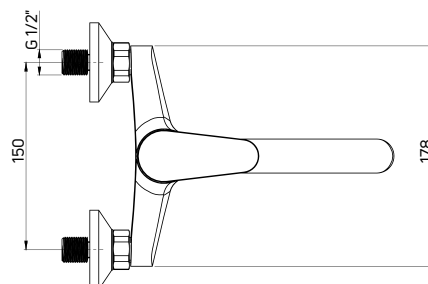

KOD / CODE	EAN	WYKOŃCZENIE / FINISH
BGC 050M	5908212087190	chrom / chrome