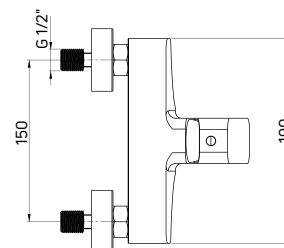

KOD / CODE	EAN	WYKOŃCZENIE / FINISH
BQH N40M	5908212074237	● nero