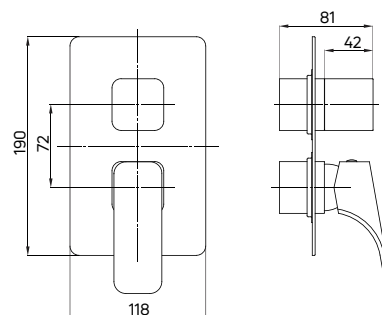

KOD / CODE	EAN	WYKOŃCZENIE / FINISH
BXY NQHM	5908212084670	● nero