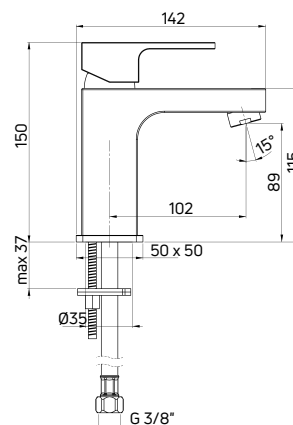

AZALIA

Bateria umywalkowa stojąca jednouchwytywa

- Głowica ceramiczna 35 mm
- Korek click-clack okrągły z przelewem
- Klasa przepływu A - 9-15 l/min
- Grupa akustyczna I - do 20 dB
- Wężyki 45 cm

Washbasin tap deck-mounted, single-handle

- 35 mm ceramic cartridge
- Click-clack plug, round with overflow
- Flow class A - 9-15 l/min
- Acoustic group I - up to 20 dB
- 45 cm supply hoses

KOD / CODE	EAN	WYKOŃCZENIE / FINISH
BDA 021M	5908212004272	chrom / chrome

AZALIA

Bateria umywalkowa podtynkowa jednouchwytywa

- Głowica ceramiczna 35 mm
- Klasa przepływu Z - 4-9 l/min
- Grupa akustyczna I - do 20 dB
- Mosiężna rozeta

Washbasin tap concealed, single-handle

- 35 mm ceramic cartridge
- Flow class Z - 4-9 l/min
- Acoustic group I - up to 20 dB
- Brass rosette

KOD / CODE	EAN	WYKOŃCZENIE / FINISH
BDA 054L	5908212045428	chrom / chrome

AZALIA

Bateria bidetowa stojąca jednouchwytywa

- Głowica ceramiczna 35 mm
- Korek click-clack okrągły z przelewem
- Klasa przepływu A - 9-15 l/min
- Grupa akustyczna I - do 20 dB
- Wężyki 45 cm

Bidet tap deck-mounted, single-handle

- 35 mm ceramic cartridge
- Click-clack plug, round with overflow
- Flow class A - 9-15 l/min
- Acoustic group I - up to 20 dB
- 45 cm supply hoses

KOD / CODE	EAN	WYKOŃCZENIE / FINISH
BDA 031M	5908212004319	chrom / chrome