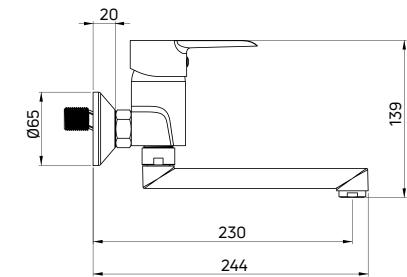

CORIO

Bateria umywalkowa
ścienna jednouchwytkowa
z 2-stopniową ECO-głowicą

- Głowica ceramiczna 40 mm
- Klasa przepływu A - 9-15 l/min
- Grupa akustyczna I - do 20 dB

Washbasin tap
wall-mounted, single-handle with
2-step ECO-cartridge

- 40 mm ceramic cartridge
- Flow class A - 9-15 l/min
- Acoustic group I - up to 20 dB

Przepływ dla głowicy II stopniowej
/ Flow of the 2-step cartridge

KOD / CODE	EAN	WYKOŃCZENIE / FINISH
BFCE050M	5908212098875	chrom / chrome

CORIO

Bateria natryskowa
ścienna jednouchwytkowa
z 2-stopniową ECO-głowicą

- Głowica ceramiczna 40 mm
- Klasa przepływu B - 19,8-25,2 l/min
- Grupa akustyczna I - do 20 dB

Shower tap
wall-mounted, single-handle with
2-step ECO-cartridge

- 40 mm ceramic cartridge
- Flow class B - 19,8-25,2 l/min
- Acoustic group I - up to 20 dB

Przepływ dla głowicy II stopniowej
/ Flow of the 2-step cartridge

KOD / CODE	EAN	WYKOŃCZENIE / FINISH
BFCE040M	5908212098844	chrom / chrome