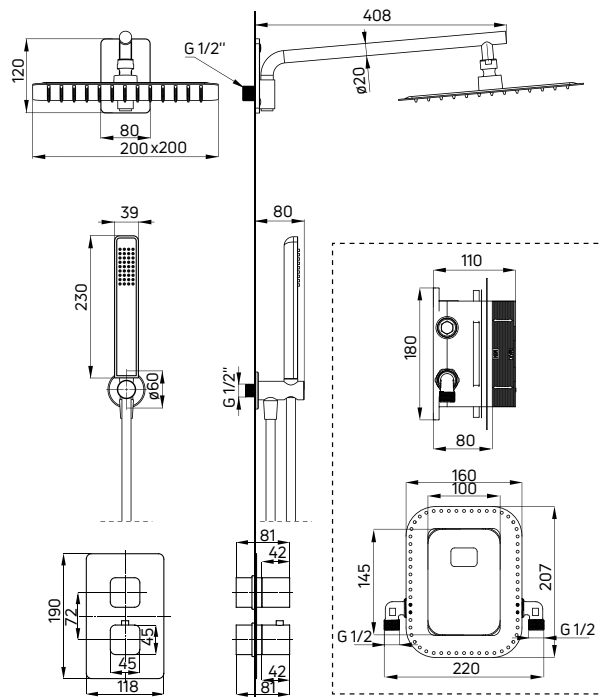

HIACYNT

Komplet natryskowy z BOXem mieszczącym

- BOX podtynkowy mieszczący z przełącznikiem natrysku (BXY X44M)
- Element natynkowy do BOXa mieszczącego (BXY AQHM)
- Wylewka ścienna natryskowa (NAC A40K)
- Stalowa głowica natryskowa (NAC 605K)
- 1-funkcyjna słuchawka natryskowa (NQH A51S)
- Wąż natryskowy, 150 cm (NDA A51W)
- Przyłącze z uchwytem na słuchawkę (NAC A51K)

Shower set concealed with a mixing BOX

- Concealed mixing BOX with shower switch (BXY X44M)
- Mixing BOX component (BXY AQHM)
- Wall-mounted shower arm (NAC A40K)
- Steel overhead shower (NAC 605K)
- 1-function hand shower (NQH A51S)
- Shower hose, 150 cm (NDA P51W)
- Connection with hand shower holder (NAC A51K)

ZAWIERA BOX PODTYNKOWY / CONCEALED BOX INCLUDED

KOD / CODE	EAN	WYKOŃCZENIE / FINISH
BXYZAQHM	5908212097137	○ bianco

Komplet natryskowy z BOXem termostaticznym

- BOX podtynkowy termostaticzny z przełącznikiem natrysku (BXY X44T)
- Element natynkowy do BOXa termostaticznego (BXY AECT)
- Wylewka ścienna natryskowa (NAC A40K)
- Stalowa głowica natryskowa (NAC 605K)
- 1-funkcyjna słuchawka natryskowa (NQH A51S)
- Wąż natryskowy, 150 cm (NDA A51W)
- Przyłącze z uchwytem na słuchawkę (NAC A51K)

Shower set concealed with a thermostatic BOX

- Concealed thermostatic BOX with shower switch (BXY X44T)
- Thermostatic BOX component (BXY AECT)
- Wall-mounted shower arm (NAC A40K)
- Steel overhead shower (NAC 605K)
- 1-function hand shower (NQH A51S)
- Shower hose, 150 cm (NDA A51W)
- Connection with hand shower holder (NAC A51K)

ZAWIERA BOX PODTYNKOWY / CONCEALED BOX INCLUDED

KOD / CODE	EAN	WYKOŃCZENIE / FINISH
BXYZAECT	5908212097144	○ bianco