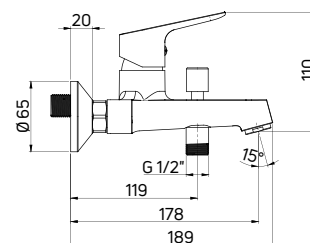

KOD / CODE	EAN	WYKOŃCZENIE / FINISH
BGC 010M	5908212053591	chrom / chrome