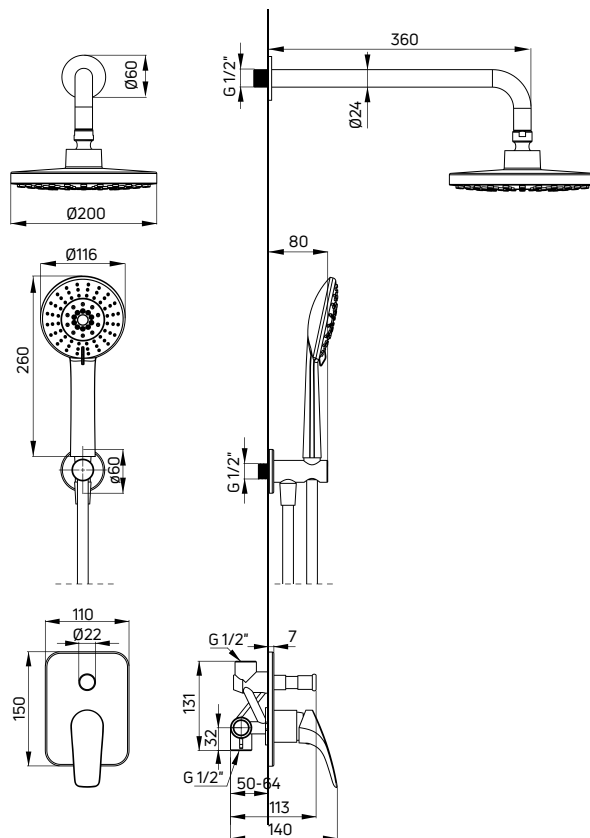

! SZCZEGÓŁOWE INFORMACJE O POSZCZEGÓLNYCH ELEMENTACH ZNAJDUJĄ SIĘ W ROZDZIALE **PRODUKTY UZUPEŁNIAJĄCE**

DETAILED INFORMATION ON INDIVIDUAL ELEMENTS CAN BE FOUND IN **THE COMPLEMENTARY PRODUCTS CHAPTER**

MULTIBOX

ZAWIERA
ELEMENT
PODTYNKOWY
/ CONCEALED
ELEMENT
INCLUDED

Komplet natryskowy podtynkowy

- Bateria mieszaczowa (NAC 09CM)
- 2-funkcyjna, stalowa głowica natryskowa SLIM (NAC 096K)
- 4-krotny przełącznik funkcji z regulacją wypływu wody
- Słuchawka 1-funkcyjna
- Wąż stalowy rozciągliwy 150 cm
- Mechaniczny przełącznik natrysku

Shower set concealed

- Mixer tap (NAC 09CM)
- 2-function, steel overhead shower SLIM (NAC 096K)
- 4-way shower switch with water flow adjustment
- 1-function hand shower
- 150 cm steel, extensible shower hose
- Mechanical shower diverter