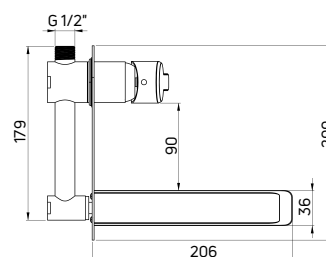

KOD / CODE	EAN	WYKOŃCZENIE / FINISH
BQA Z54L	5907650876304	złoty / gold