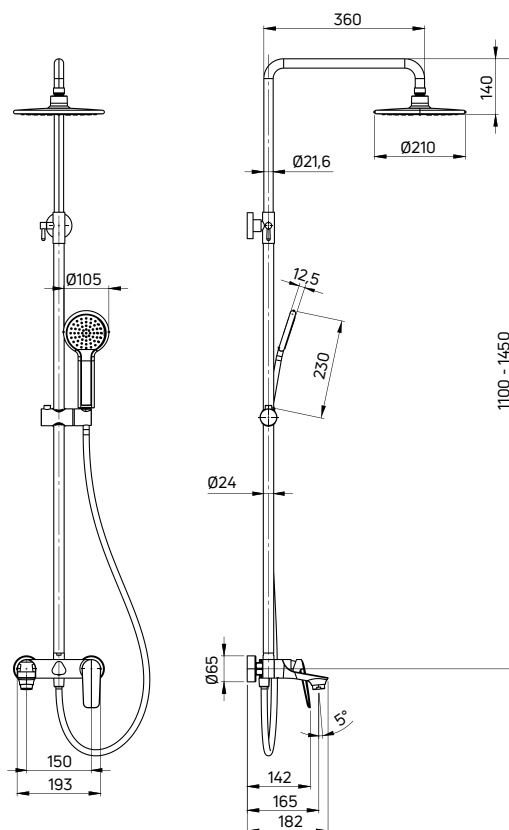

KOD / CODE	EAN	WYKOŃCZENIE / FINISH
NAC 01JM	5908212042960	chrom / chrome