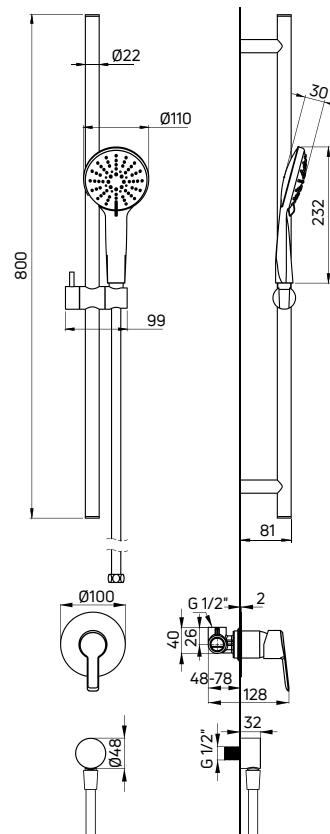

ARNIKA

Komplet natryskowy podtynkowy

- Bateria mieszcząca z przełącznikiem natrysku (BQA 044P)
- Wylewka ścienna natryskowa (NAC 047K)
- Stalowa głowica natryskowa (NAC 003K)
- 1-funkcyjna słuchawka natryskowa (NOR 051S)
- Wąż natryskowy, 150 cm (NDA P51W)
- Przyłącze z uchwytem na słuchawkę (NAC 051K)

Shower set concealed

- Mixer tap with shower switch (BQA 044P)
- Wall-mounted shower arm (NAC 047K)
- Steel overhead shower (NAC 003K)
- 1-function hand shower (NOR 051S)
- Shower hose, 150 cm (NDA P51W)
- Connection with hand shower holder (NAC 051K)

KOD / CODE	EAN	WYKOŃCZENIE / FINISH
NAC 09QP	5908212084694	chrom / chrome

ARNIKA

Komplet natryskowy podtynkowy

- Bateria mieszcząca bez przełącznika natrysku (BQA 044L)
- 3-funkcyjny zestaw natryskowy (NGK 051K)
- Przyłącze do węża (NAC 054K)

Shower set concealed

- Mixing shower tap without shower switch (BQA 044L)
- 3-function shower set (NGK 051K)
- Hose connector (NAC 054K)

KOD / CODE	EAN	WYKOŃCZENIE / FINISH
NAC 09IP	5908212085622	chrom / chrome