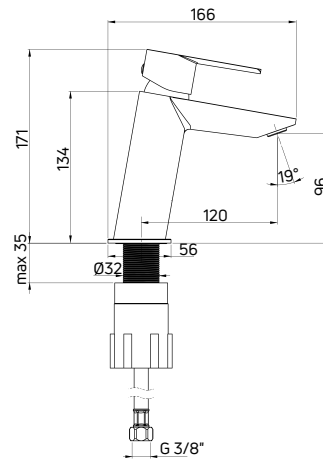

AGAWA

Bateria umywalkowa stojąca jednouchwytywa

- Głowica ceramiczna 35 mm
- Ruchomy aerator
- Klasa przepływu Z - 4-9 l/min
- Grupa akustyczna I - do 20 dB
- Wężyki 45 cm

Washbasin tap deck-mounted, single-handle

- 35 mm ceramic cartridge
- Movable aerator
- Flow class Z - 4-9 l/min
- Acoustic group I - up to 20 dB
- 45 cm supply hoses