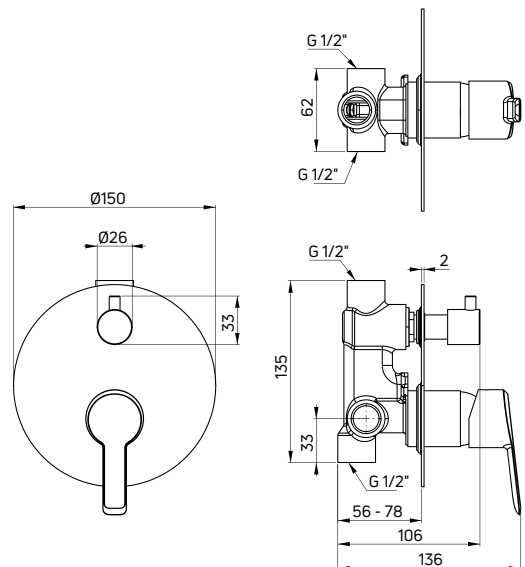

Element zewnętrzny
do BOXa termostaticznego
(BXY X44T)

- Mosiężna rozeta

External element
for thermostatic BOX
(BXY X44T)

- Brass rosette

KOD / CODE	EAN	WYKOŃCZENIE / FINISH
BXY 0EBT	5908212079393	chrom / chrome

ARNIKA

Bateria natryskowa
podtynkowa jednouchwytywa bez
przetęcznika natrysku

- Głowica ceramiczna 35 mm
- Klasa przepływu S - 15-19,8 l/min
- Grupa akustyczna I - do 20 dB
- Mosiężna rozeta

Shower tap
concealed, single-handle without
shower diverter

- 35 mm ceramic cartridge
- Flow class S - 15-19,8 l/min
- Acoustic group I - up to 20 dB
- Brass rosette

KOD / CODE	EAN	WYKOŃCZENIE / FINISH
BQA 044L	5908212074268	chrom / chrome

ARNIKA

Bateria natryskowa
podtynkowa jednouchwytywa
z przetęcznikiem natrysku

- Głowica ceramiczna 35 mm
- Klasa przepływu S - 15-19,8 l/min
- Grupa akustyczna I - do 20 dB
- Mosiężna rozeta

Shower tap
concealed, single-handle with shower
diverter

- 35 mm ceramic cartridge
- Flow class S - 15-19,8 l/min
- Acoustic group I - up to 20 dB
- Brass rosette

KOD / CODE	EAN	WYKOŃCZENIE / FINISH
BQA 044P	5908212074275	chrom / chrome