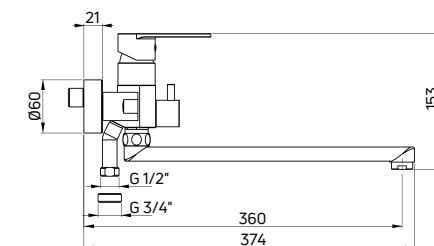

KOD / CODE	EAN	WYKOŃCZENIE / FINISH
BGA 056M	5908212062876	chrom / chrome