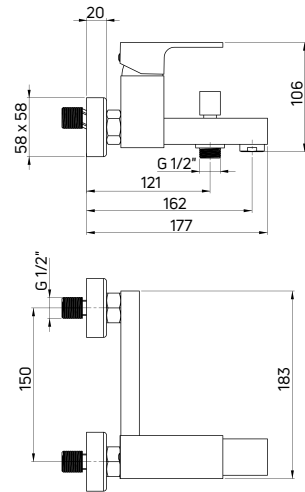

ANEMON BIS

Bateria wannowa
ścienna jednouchwytowa

- Głowica ceramiczna 35 mm
- Klasa przepływu A - 9-15 l/min
- Grupa akustyczna I - do 20 dB

Bath tap
wall-mounted, single-handle

- 35 mm ceramic cartridge
- Flow class A - 9-15 l/min
- Acoustic group I - up to 20 dB

KOD / CODE	EAN	WYKOŃCZENIE / FINISH
BBZ N10M	5908212086698	● nero

ANEMON BIS

Bateria wannowa
3-otworowa mieszaczowa
jednouchwytowa

- Głowica ceramiczna 35 mm
- Klasa przepływu A - 9-15 l/min
- Grupa akustyczna II - do 30 dB

Bath tap
3-hole, single-handle

- 35 mm ceramic cartridge
- Flow class A - 9-15 l/min
- Acoustic group II - up to 30 dB

KOD / CODE	EAN	WYKOŃCZENIE / FINISH
BBZ N13M	5908212086766	● nero

wanna przyścienna akrylowa HIACYNT (KDH 016W),
bateria wannowa 3-otworowa ANEMON BIS
(BBZ N13M), wieszak podłogowy z półką MOKKO
(ADM N632), taca MOKKO (ADM N512)

back-to-wall acrylic bathtub HIACYNT (KDH 016W),
3-hole bath mixer tap ANEMON BIS (BBZ N13M),
floor hanger with a shelf MOKKO (ADM N632), tray
MOKKO (ADM N512)