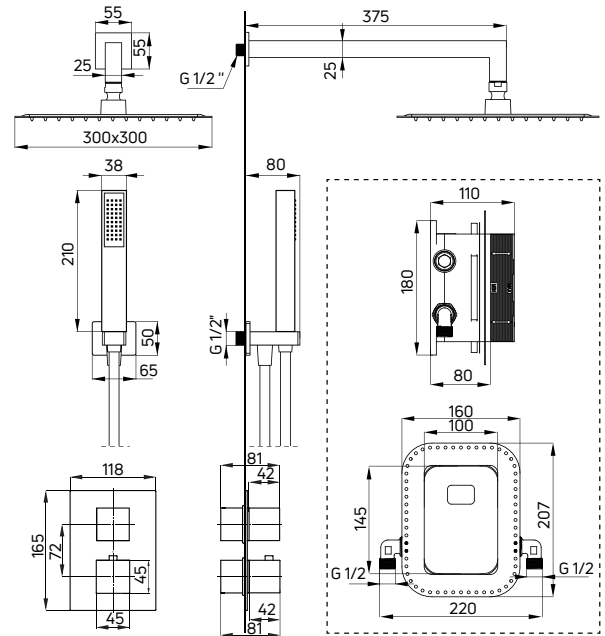

ZAWIERA BOX PODTYNKOWY / CONCEALED BOX INCLUDED

KOD / CODE	EAN	WYKOŃCZENIE / FINISH
BXYZNEAT	5908212084892	● nero

ANEMON BIS

Komplet natryskowy podtynkowy

- Bateria mieszczącowa z przełącznikiem natrysku (BBZ N44P)
- Wylewka ścienna natryskowa (NAC N46K)
- Stalowa głowica natryskowa (NAC 209K)
- 3-funkcyjna słuchawka natryskowa (NGA N51S)
- Wąż natryskowy, 150 cm (XNCH0PLD1)
- Przyłącze z uchwytem na słuchawkę (NAC N53K)