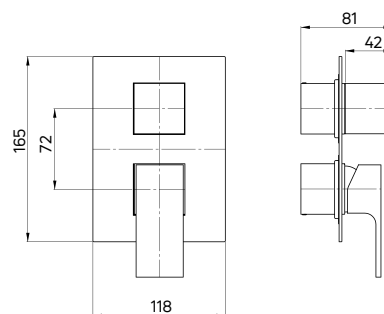

KOD / CODE	EAN	WYKOŃCZENIE / FINISH
BXY 0BZM	5908212084571	chrom / chrome

Element zewnętrzny
do BOXa termostatycznego
(BXY X44T)

- Mosiężna rozeta