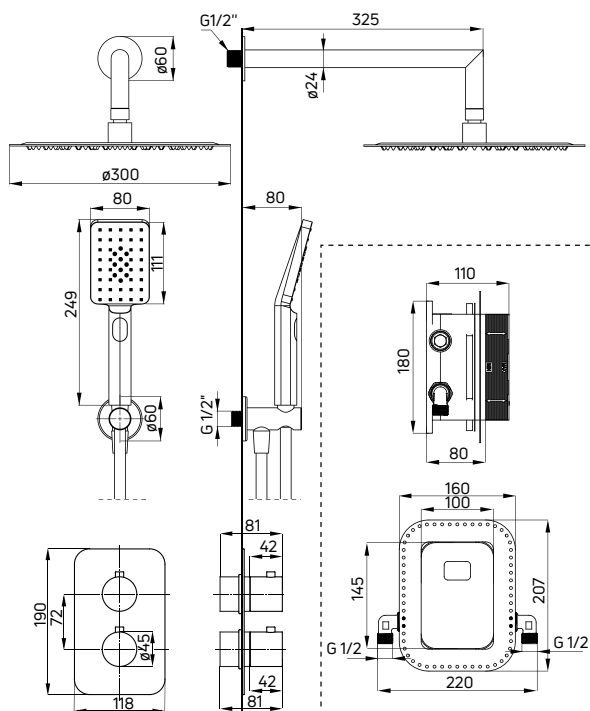

! SZCZEGÓLNE INFORMACJE O POSZCZEGÓLNYCH ELEMENTACH ZNAJDUJĄ SIĘ W ROZDZIALE PRODUKTY UZUPEŁNIAJĄCE
DETAILED INFORMATION ON INDIVIDUAL ELEMENTS CAN BE FOUND IN THE COMPLEMENTARY PRODUCTS CHAPTER