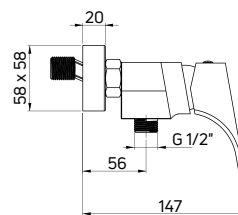

HIACYNT

Bateria natryskowa ścienna jednouchwytywa

- Głowica ceramiczna 35 mm
- Klasa przepływu B - 19,8-25,2 l/min
- Grupa akustyczna I - do 20 dB

Shower tap wall-mounted, single-handle

- 35 mm ceramic cartridge
- Flow class B - 19,8-25,2 l/min
- Acoustic group I - up to 20 dB

KOD / CODE	EAN	WYKOŃCZENIE / FINISH
BQH A40M	5908212085004	○ bianco

HIACYNT

Element zewnętrzny do BOXa mieszaczowego (BXY X44M)

- Mosiężna rozeta

External element for mixer BOX (BXY X44M)

- Brass rosette

KOD / CODE	EAN	WYKOŃCZENIE / FINISH
BXY AQHM	5908212094907	○ bianco

Element zewnętrzny do BOXa termostatycznego (BXY X44T)

- Mosiężna rozeta

External element for thermostatic BOX (BXY X44T)

- Brass rosette

KOD / CODE	EAN	WYKOŃCZENIE / FINISH
BXY AECT	5908212086872	○ bianco