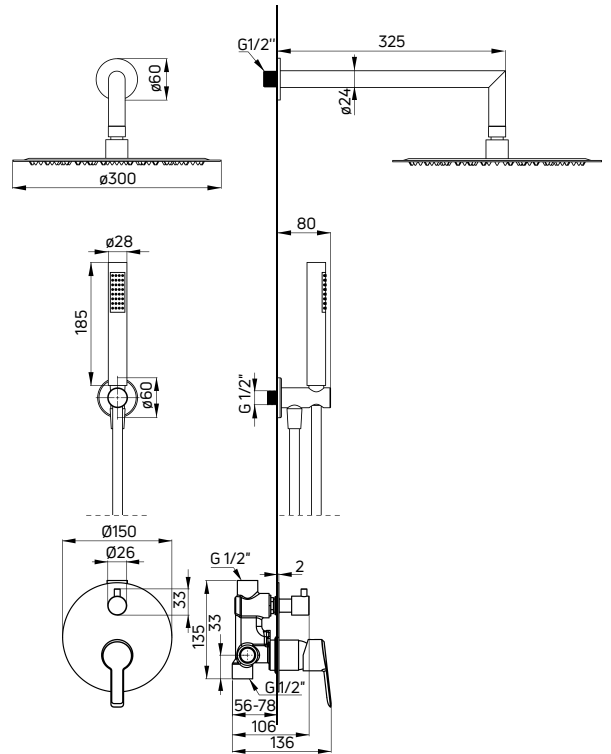

ARNIKA

Komplet natryskowy podtynkowy

- Bateria mieszcząca z przełącznikiem natrysku (BQA 044P)
- Wylewka ścienna natryskowa (NAC 047K)
- Stalowa głowica natryskowa (NAC 003K)
- 1-funkcyjna słuchawka natryskowa (NOR 051S)
- Wąż natryskowy, 150 cm (NDA P51W)
- Przyłącze z uchwytem na słuchawkę (NAC 051K)

Shower set concealed

- Mixer tap with shower switch (BQA 044P)
- Wall-mounted shower arm (NAC 047K)
- Steel overhead shower (NAC 003K)
- 1-function hand shower (NOR 051S)
- Shower hose, 150 cm (NDA P51W)
- Connection with hand shower holder (NAC 051K)

KOD / CODE	EAN	WYKOŃCZENIE / FINISH
NAC 09QP	5908212084694	chrom / chrome

ARNIKA

Komplet natryskowy podtynkowy

- Bateria mieszcząca bez przełącznika natrysku (BQA 044L)
- 3-funkcyjny zestaw natryskowy (NGK 051K)
- Przyłącze do węża (NAC 054K)

Shower set concealed

- Mixing shower tap without shower switch (BQA 044L)
- 3-function shower set (NGK 051K)
- Hose connector (NAC 054K)

KOD / CODE	EAN	WYKOŃCZENIE / FINISH
NAC 09IP	5908212085622	chrom / chrome