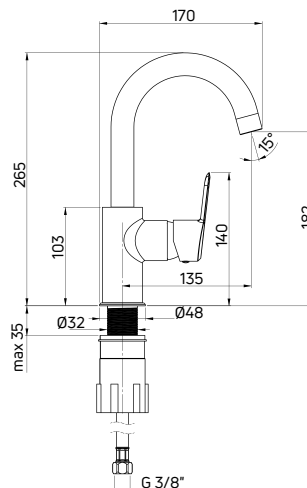

KOD / CODE	EAN	WYKOŃCZENIE / FINISH
BQA 024M	5908212097687	chrom / chrome