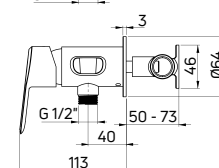

KOD / CODE	EAN	WYKOŃCZENIE / FINISH
BQA 034M	5908212075869	chrom / chrome