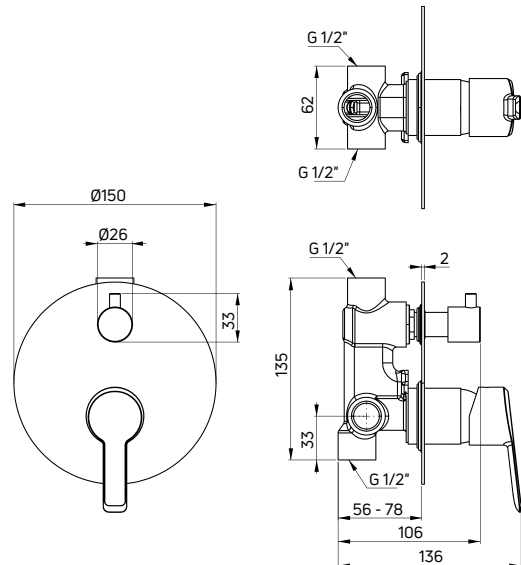

KOD / CODE	EAN	WYKOŃCZENIE / FINISH
BQA Z44P	5907650876298	złoty / gold