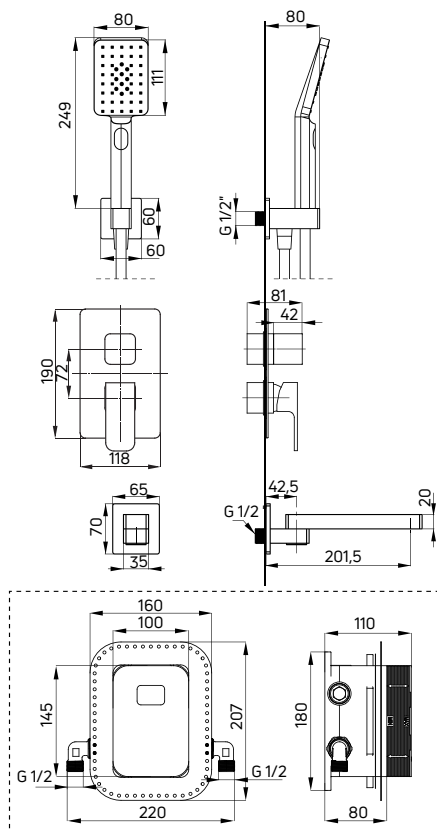

KOD / CODE	EAN	WYKOŃCZENIE / FINISH
BXYZ0DAM	5908212084922	chrom / chrome