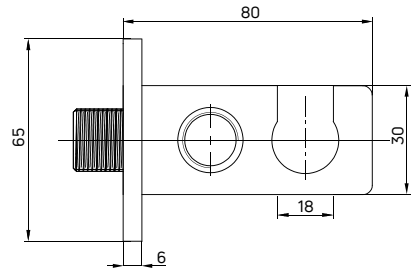

Przytącze kątowe węży

- Materiał: mosiądz

Angled hose connector

- Material: brass

KOD / CODE	EAN	WYKOŃCZENIE / FINISH
NAC 055K	5908212023655	chrom / chrome
NAC N55K	5908212084502	nero