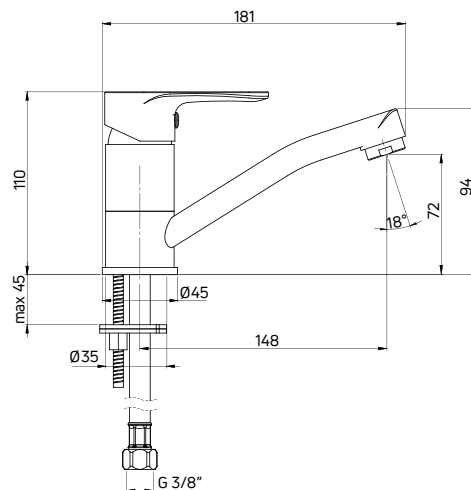

KOD / CODE	EAN	WYKOŃCZENIE / FINISH	
BGC 026M	5908212087183	chrom / chrome