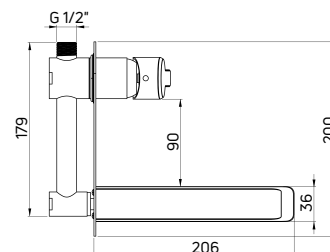

Washbasin tap
 concealed, single-handle

- 35 mm ceramic cartridge
- Flow class Z - 4-9 l/min
- Acoustic group I - up to 20 dB
- Silicone aerator
- Brass rosette

KOD / CODE	EAN	WYKOŃCZENIE / FINISH
BQA D54L	5908212092118	 titanium