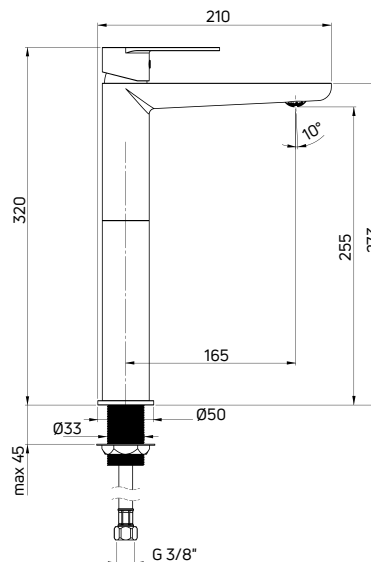

ALPINIA

Bateria umywalkowa stojąca jednouchwytywa

- Głowica ceramiczna 35 mm
- Klasa przepływu Z - 4-9 l/min
- Grupa akustyczna I - do 20 dB
- Wężyki 45 cm

Washbasin tap deck-mounted, single-handle

- 35 mm ceramic cartridge
- Flow class Z - 4-9 l/min
- Acoustic group I - up to 20 dB
- 45 cm supply hoses

KOD / CODE	EAN	WYKOŃCZENIE / FINISH
BGA 020M	5908212054451	chrom / chrome
BGA 021M	5908212053485	chrom / chrome

Korek click-clack okrągły z przelewem
Click-clack plug, round with overflow

ALPINIA

Bateria umywalkowa stojąca jednouchwytywa wysoka

- Głowica ceramiczna 35 mm
- Korek click-clack okrągły bez przelewu
- Klasa przepływu Z - 4-9 l/min
- Grupa akustyczna I - do 20 dB
- Wężyki 65 cm

Washbasin tap deck-mounted, single-handle, tall

- 35 mm ceramic cartridge
- Click-clack plug, round without overflow
- Flow class Z - 4-9 l/min
- Acoustic group I - up to 20 dB
- 65 cm supply hoses

KOD / CODE	EAN	WYKOŃCZENIE / FINISH
BGA 021K	5908212053522	chrom / chrome

ALPINIA

Bateria umywalkowa stojąca jednouchwytywa

- Głowica ceramiczna 35 mm
- Korek click-clack okrągły z przelewem
- Obrotowa wylewka
- Klasa przepływu Z - 4-9 l/min
- Grupa akustyczna I - do 20 dB
- Wężyki 45 cm

Washbasin tap deck-mounted, single-handle

- 35 mm ceramic cartridge
- Click-clack plug, round with overflow
- Swivel spout
- Flow class Z - 4-9 l/min
- Acoustic group I - up to 20 dB
- 45 cm supply hoses

KOD / CODE	EAN	WYKOŃCZENIE / FINISH
BGA 024M	5908212068380	chrom / chrome