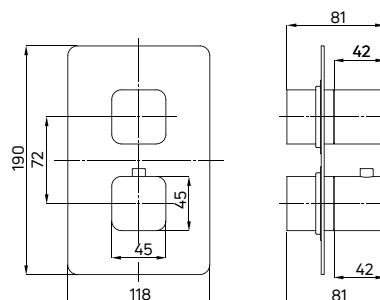

KOD / CODE	EAN	WYKOŃCZENIE / FINISH
BXY AECT	5908212086872	○ bianco