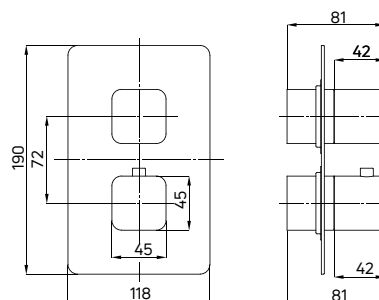

Element zewnętrzny do BOXa termostatycznego (BXY X44T)

- Mosiężna rozeta

External element for thermostatic BOX (BXY X44T)

- Brass rosette

KOD / CODE	EAN	WYKOŃCZENIE / FINISH
BXY NECT	5908212079492	● nero

HIACYNT

Deszczownia z baterią natryskową

- Drążek mosiężny o regulowanej wysokości 1100-1200 mm
- Stalowa głowica natryskowa
- 1-funkcyjna słuchawka natryskowa
- Wąż natryskowy Nero 150 cm
- Ceramiczna głowica baterii 35 mm
- Regulacja wysokości i kąta nachylenia słuchawki

Shower column with mixer tap

- Brass sliding bar with adjustable height 1100-1200 mm
- Steel overhead shower
- 1-function hand shower
- Nero shower hose 150 cm
- 35 mm ceramic cartridge
- Adjustable height and slope angle of the hand shower

KOD / CODE	EAN	WYKOŃCZENIE / FINISH
NAC N1QM	5908212076422	● nero