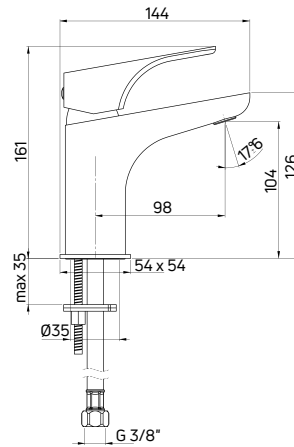

HIACYNT

ECO CLICK

Bateria umywalkowa stojąca jednouchwytowa

- Głowica ceramiczna 35 mm
- Korek click-clack okrągły z przelewem
- Ruchomy aerator
- Klasa przepływu Z - 4-9 l/min
- Grupa akustyczna I - do 20 dB
- Wężyki 45 cm

Washbasin tap deck-mounted, single-handle

- 35 mm ceramic cartridge
- Click-clack plug, round with overflow
- Movable aerator
- Flow class Z - 4-9 l/min
- Acoustic group I - up to 20 dB
- 45 cm supply hoses

KOD / CODE	EAN	WYKOŃCZENIE / FINISH
BQH 021M	5908212031018	chrom / chrome

HIACYNT

ECO CLICK

Bateria umywalkowa stojąca jednouchwytowa podwyższona

- Głowica ceramiczna 35 mm
- Korek click-clack okrągły z przelewem
- Ruchomy aerator
- Klasa przepływu Z - 4-9 l/min
- Grupa akustyczna I - do 20 dB
- Wężyki 45 cm

Washbasin tap deck-mounted, single-handle, medium-height

- 35 mm ceramic cartridge
- Click-clack plug, round with overflow
- Movable aerator
- Flow class Z - 4-9 l/min
- Acoustic group I - up to 20 dB
- 45 cm supply hoses

KOD / CODE	EAN	WYKOŃCZENIE / FINISH
BQH 021K	5908212032732	chrom / chrome

HIACYNT

Bateria umywalkowa podtynkowa jednouchwytowa

- Głowica ceramiczna 35 mm
- Ruchomy aerator
- Klasa przepływu Z - 4-9 l/min
- Grupa akustyczna I - do 20 dB
- Mosiężna rozeta

Washbasin tap concealed, single-handle

- 35 mm ceramic cartridge
- Movable aerator
- Flow class Z - 4-9 l/min
- Acoustic group I - up to 20 dB
- Brass rosette

KOD / CODE	EAN	WYKOŃCZENIE / FINISH
BQH 054L	5908212075708	chrom / chrome