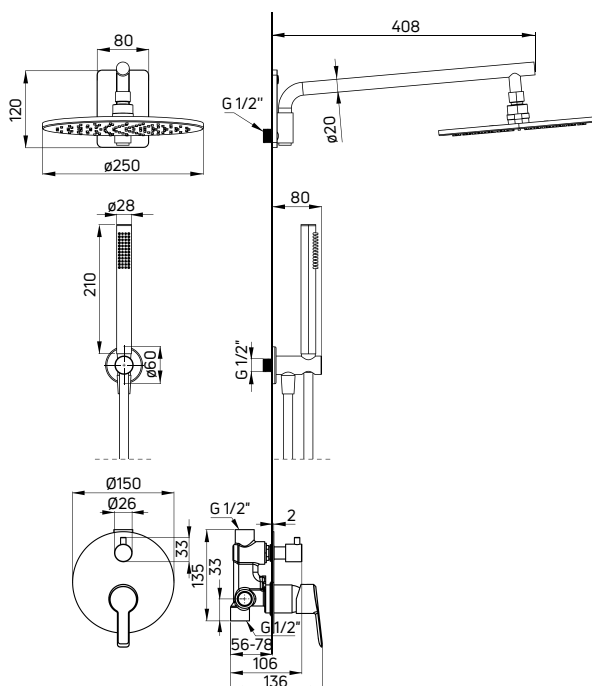

KOD / CODE	EAN	WYKOŃCZENIE / FINISH
NAC D9QP	5908212096604	titanium