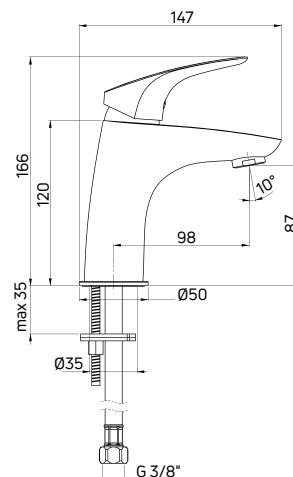

KOD / CODE	EAN	WYKOŃCZENIE / FINISH
BCY 020M	5908212053829	chrom / chrome
BCY 021M	5907650802815	chrom / chrome

Korek click-clack okrągły z przelewem
Click-clack plug, round with overflow

CYNIA

Bateria bidetowa stojąca jednouchwytowa

- Głowica ceramiczna 35 mm
- Korek click-clack okrągły z przelewem
- Klasa przepływu Z - 4-9 l/min
- Grupa akustyczna I - do 20 dB
- Wężyki 45 cm

Bidet tap deck-mounted, single-handle

- 35 mm ceramic cartridge
- Click-clack plug, round with overflow
- Flow class Z - 4-9 l/min
- Acoustic group I - up to 20 dB
- 45 cm supply hoses