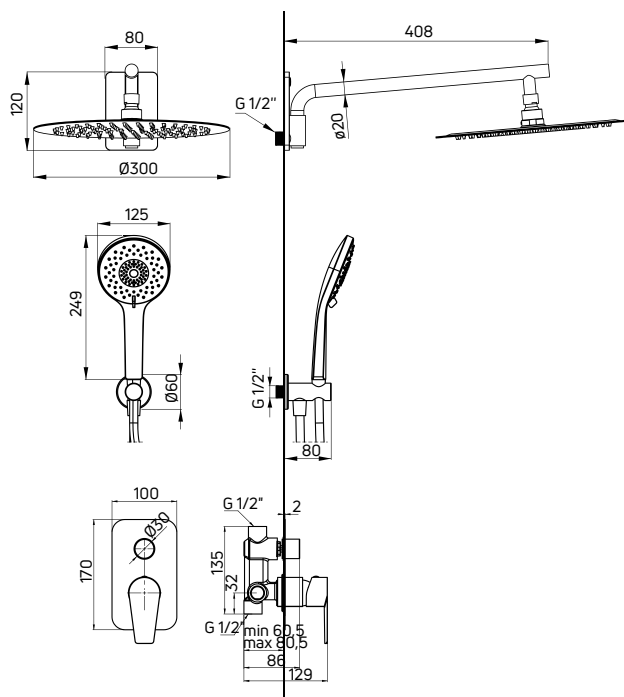

Shower set concealed

- Mixer tap with shower switch (BQG 045P)
- Wall-mounted shower arm (NAC 040K)
- Steel overhead shower (NAC 003K)
- 3-function hand shower (NQG 051S)
- Shower hose, 150 cm (NDA P51W)
- Connection with hand shower holder (NAC 051K)