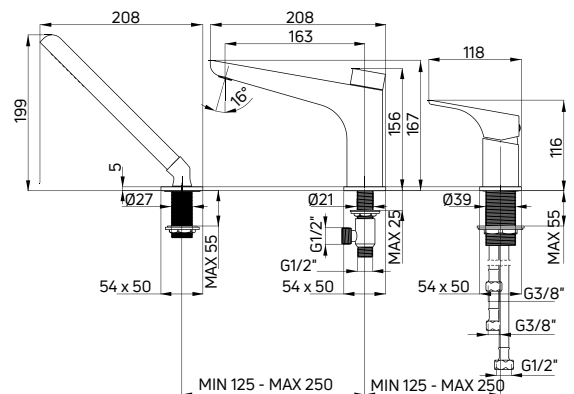

KOD / CODE	EAN	WYKOŃCZENIE / FINISH
BQH 013M	5908212062463	chrom / chrome