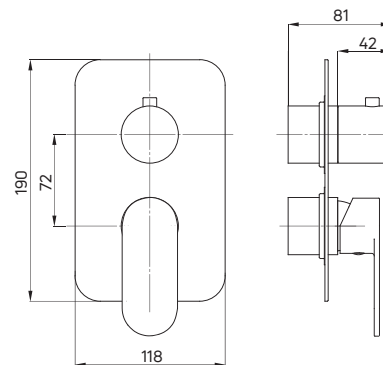

External element for mixer BOX (BXY X44M)

- Brass rosette