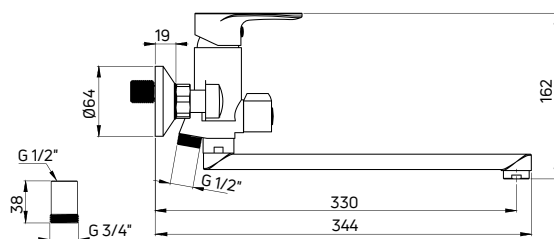

KOD / CODE	EAN	WYKOŃCZENIE / FINISH
BGC 056M	5908212087220	chrom / chrome