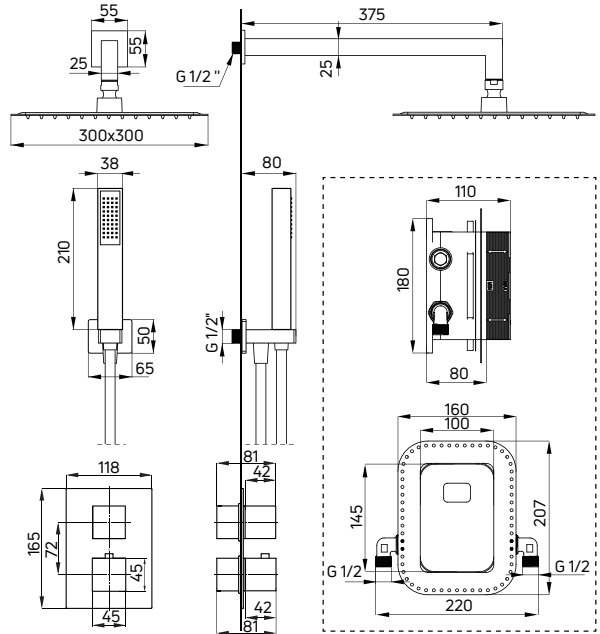

Shower set concealed with a thermostatic BOX

- Concealed thermostatic BOX with shower switch (BXY X44T)
- Thermostatic BOX component (BXY NEAT)
- Wall-mounted shower arm (NAC N46K)
- Steel overhead shower (NAC 209K)
- 1-function hand shower (XDCA5SGN1)
- Shower hose, 150 cm (XNCH0PLD1)
- Connection with hand shower holder (NAC N53K)