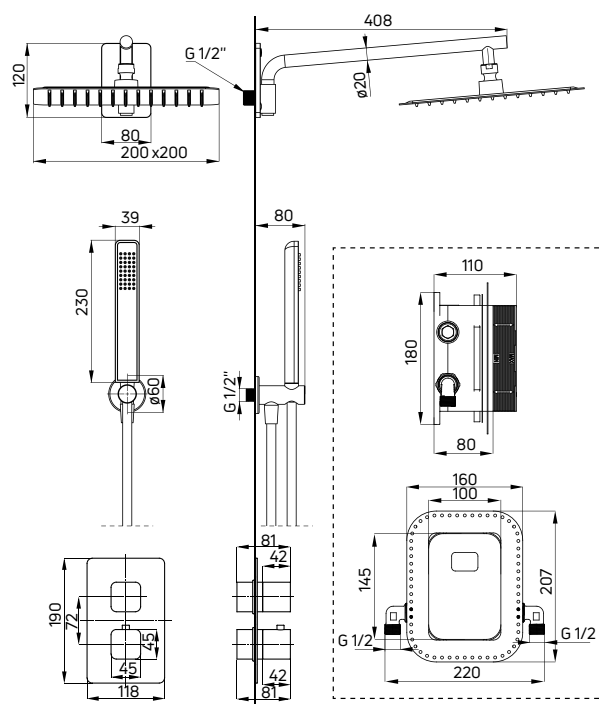

ZAWIERA
BOX
PODTYNKOWY
/ CONCEALED
BOX
INCLUDED

KOD / CODE	EAN	WYKOŃCZENIE / FINISH
BXYZNECT	5908212080771	● nero

Komplet natryskowy z BOXem termostatycznym

- BOX podtynkowy termostatyczny z przełącznikiem natrysku (BXY X44T)
- Element natynkowy do BOXa termostatycznego (BXY NECT)
- Wylewka ścienna natryskowa (NAC N46K)
- Stalowa głowica natryskowa (NAC 209K)
- 1-funkcyjna słuchawka natryskowa (XDCH2SLZ1)
- Wąż natryskowy, 150 cm (XNCH0PLD1)
- Przytączę z uchwytem na słuchawkę (NAC N53K)

Shower set concealed with a thermostatic BOX

- Concealed thermostatic BOX with shower switch (BXY X44T)
- Thermostatic BOX component (BXY NECT)
- Wall-mounted shower arm (NAC N46K)
- Steel overhead shower (NAC 209K)
- 1-function hand shower (XDCH2SLZ1)
- Shower hose, 150 cm (XNCH0PLD1)
- Connection with hand shower holder (NAC N53K)

! SZCZEGÓLNE INFORMACJE O POSZCZEGÓLNYCH ELEMENTACH ZNAJDUJĄ SIĘ W ROZDZIALE PRODUKTY UZUPEŁNIAJĄCE

DETAILED INFORMATION ON INDIVIDUAL ELEMENTS CAN BE FOUND IN THE COMPLEMENTARY PRODUCTS CHAPTER

Komplet natryskowy z BOXem termostatycznym

- BOX podtynkowy termostatyczny z przełącznikiem natrysku (BXY X44T)
- Element natynkowy do BOXa termostatycznego (BXY AECT)
- Wylewka ścienna natryskowa (NAC A40K)
- Stalowa głowica natryskowa (NAC 605K)
- 1-funkcyjna słuchawka natryskowa (NQH A51S)
- Wąż natryskowy, 150 cm (NDA A51W)
- Przytączę z uchwytem na słuchawkę (NAC A51K)

Shower set concealed with a thermostatic BOX

- Concealed thermostatic BOX with shower switch (BXY X44T)
- Thermostatic BOX component (BXY AECT)
- Wall-mounted shower arm (NAC A40K)
- Steel overhead shower (NAC 605K)
- 1-function hand shower (NQH A51S)
- Shower hose, 150 cm (NDA A51W)
- Connection with hand shower holder (NAC A51K)