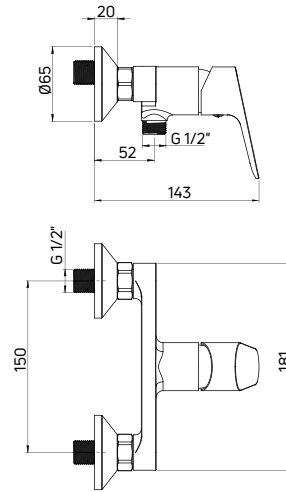

CHABER

Bateria natryskowa ścienna jednouchwytowa

- Głowica ceramiczna 35 mm
- Klasa przepływu B - 19,8-25,2 l/min
- Grupa akustyczna I - do 20 dB

Shower tap wall-mounted, single-handle

- 35 mm ceramic cartridge
- Flow class B - 19,8-25,2 l/min
- Acoustic group I - up to 20 dB

KOD / CODE	EAN	WYKOŃCZENIE / FINISH
BGC 040M	5908212053621	chrom / chrome

CHABER - ZESTAWY / SETS

CHABER - ZESTAW / SET

1. Bateria umywalkowa stojąca jednouchwytowa z boczną dźwignią

- Głowica ceramiczna 35 mm
- Korek click-clack okrągły z przelewem
- Klasa przepływu A - 9-15 l/min
- Grupa akustyczna I - do 20 dB
- Wężyki 45 cm

1. Washbasin tap deck-mounted, single-handle with a side handle

- 35 mm ceramic cartridge
- Click-clack plug, round with overflow
- Flow class A - 9-15 l/min
- Acoustic group I - up to 20 dB
- 45 cm supply hoses

2. Bateria wannowa ścienna jednouchwytowa

- Głowica ceramiczna 35 mm
- Klasa przepływu A - 9-15 l/min
- Grupa akustyczna I - do 20 dB
- Przełącznik funkcji: ciśnieniowy z blokadą

2. Bath tap wall-mounted, single-handle

- 35 mm ceramic cartridge
- Flow class A - 9-15 l/min
- Acoustic group I - up to 20 dB
- Function switch: pressure with lock

3. Zestaw natryskowy 1-punktowy

- 5-funkcyjna słuchawka natryskowa
- Wąż natryskowy stalowy 150 cm, rozciągliwy
- Regulacja kąta nachylenia słuchawki
- Klasa przepływu Z - 7,2-12 l/min

3. Shower set with fixed bracket

- 5-function hand shower
- Steel shower hose 150 cm, extensible
- Adjustable slope angle of the hand shower
- Flow class Z - 7,2-12 l/min

KOD / CODE	EAN	WYKOŃCZENIE / FINISH
BGCA010M	5908212070963	chrom / chrome