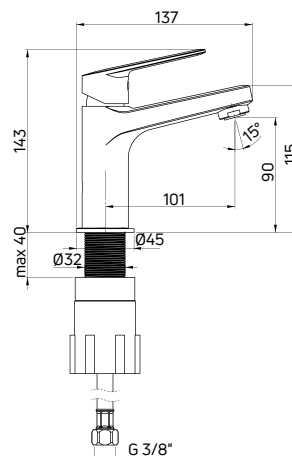

JASMIN

Bateria umywalkowa stojąca jednouchwytywa

- Głowica ceramiczna 25 mm
- Korek click-clack okrągły z przelewem
- Ruchomy, silikonowy aerator
- Klasa przepływu A - 9-15 l/min
- Grupa akustyczna II - do 30 dB
- Wężyki 45 cm

Washbasin tap deck-mounted, single-handle

- 25 mm ceramic cartridge
- Click-clack plug, round with overflow
- Movable, silicone aerator
- Flow class A - 9-15 l/min
- Acoustic group II - up to 30 dB
- 45 cm supply hoses