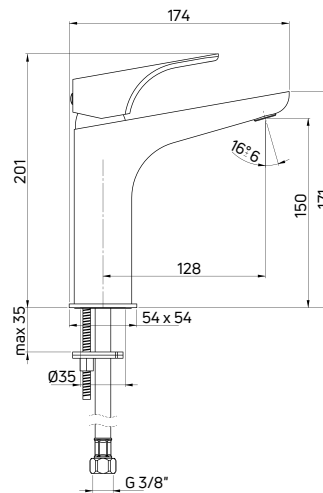

HIACYNT

ECO CLICK

Bateria umywalkowa stojąca jednouchwytowa

- Głowica ceramiczna 35 mm
- Korek click-clack okrągły z przelewem
- Ruchomy aerator
- Klasa przepływu Z - 4-9 l/min
- Grupa akustyczna I - do 20 dB
- Wężyki 45 cm

Washbasin tap deck-mounted, single-handle

- 35 mm ceramic cartridge
- Click-clack plug, round with overflow
- Movable aerator
- Flow class Z - 4-9 l/min
- Acoustic group I - up to 20 dB
- 45 cm supply hoses

KOD / CODE	EAN	WYKOŃCZENIE / FINISH
BQH 021M	5908212031018	chrom / chrome

HIACYNT

ECO CLICK

Bateria umywalkowa stojąca jednouchwytowa podwyższona

- Głowica ceramiczna 35 mm
- Korek click-clack okrągły z przelewem
- Ruchomy aerator
- Klasa przepływu Z - 4-9 l/min
- Grupa akustyczna I - do 20 dB
- Wężyki 45 cm

Washbasin tap deck-mounted, single-handle, medium-height

- 35 mm ceramic cartridge
- Click-clack plug, round with overflow
- Movable aerator
- Flow class Z - 4-9 l/min
- Acoustic group I - up to 20 dB
- 45 cm supply hoses

KOD / CODE	EAN	WYKOŃCZENIE / FINISH
BQH 021K	5908212032732	chrom / chrome

HIACYNT

Bateria umywalkowa podtynkowa jednouchwytowa

- Głowica ceramiczna 35 mm
- Ruchomy aerator
- Klasa przepływu Z - 4-9 l/min
- Grupa akustyczna I - do 20 dB
- Mosiężna rozeta

Washbasin tap concealed, single-handle

- 35 mm ceramic cartridge
- Movable aerator
- Flow class Z - 4-9 l/min
- Acoustic group I - up to 20 dB
- Brass rosette

KOD / CODE	EAN	WYKOŃCZENIE / FINISH
BQH 054L	5908212075708	chrom / chrome