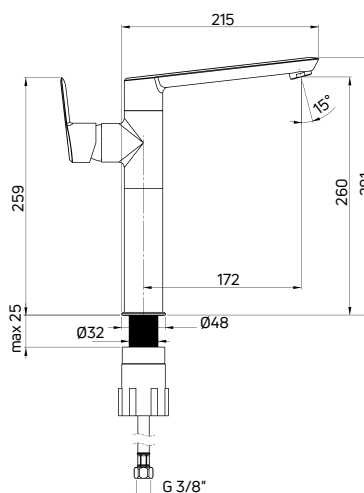

ARNIKA

Bateria umywalkowa stojąca jednouchwytyowa

- Głowica ceramiczna 35 mm
- Korek click-clack okrągły z przelewem
- Klasa przepływu Z - 4-9 l/min
- Grupa akustyczna I - do 20 dB
- Wężyki 45 cm
- Silikonowy aerator

Washbasin tap deck-mounted, single-handle

- 35 mm ceramic cartridge
- Click-clack plug, round with overflow
- Flow class Z - 4-9 l/min
- Acoustic group I - up to 20 dB
- 45 cm supply hoses
- Silicone aerator

KOD / CODE	EAN	WYKOŃCZENIE / FINISH
BQA D21M	5908212092064	● titanium

ARNIKA

Bateria umywalkowa stojąca jednouchwytyowa wysoka

- Głowica ceramiczna 35 mm
- Korek click-clack okrągły bez przelewu
- Obrotowa wylewka
- Klasa przepływu A - 9-15 l/min
- Grupa akustyczna I - do 20 dB
- Wężyki 45 cm
- Silikonowy aerator

Washbasin tap deck-mounted, single-handle, tall

- 35 mm ceramic cartridge
- Click-clack plug, round without overflow
- Swivel spout
- Flow class A - 9-15 l/min
- Acoustic group I - up to 20 dB
- 45 cm supply hoses, pre-installed
- Silicone aerator

KOD / CODE	EAN	WYKOŃCZENIE / FINISH
BQA D21K	5908212092057	● titanium

ARNIKA

Bateria umywalkowa stojąca jednouchwytyowa z wylewką U

- Głowica ceramiczna 35 mm
- Korek click-clack okrągły z przelewem
- Obrotowa wylewka
- Klasa przepływu S - 15-19,8 l/min
- Grupa akustyczna I - do 20 dB
- Wężyki 45 cm
- Silikonowy aerator

Washbasin tap deck-mounted, single-handle with U-shaped spout

- 35 mm ceramic cartridge
- Click-clack plug, round with overflow
- Swivel spout
- Flow class S - 15-19,8 l/min
- Acoustic group I - up to 20 dB
- 45 cm supply hoses
- Silicone aerator

KOD / CODE	EAN	WYKOŃCZENIE / FINISH
BQA D24M	5908212097700	● titanium