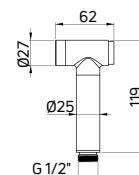

KOD / CODE	EAN	WYKOŃCZENIE / FINISH
BQA 034M	5908212075869	chrom / chrome