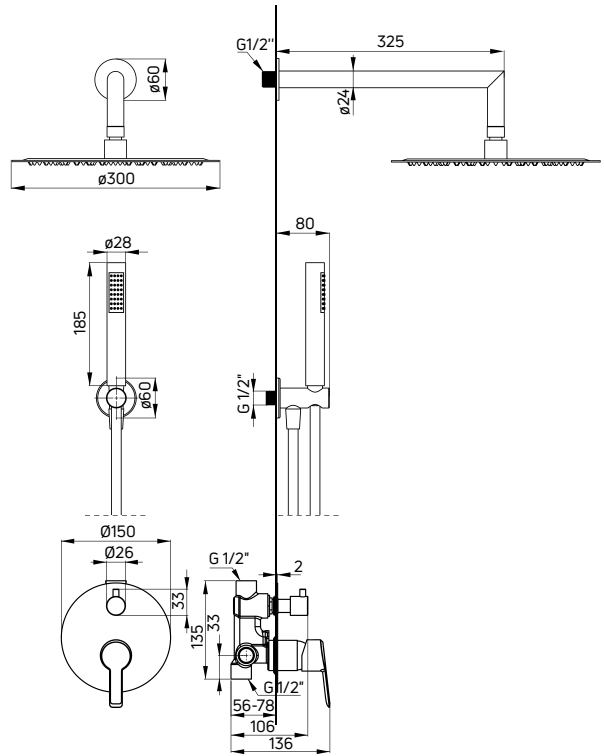

**Shower set
concealed**

- Mixer tap with shower switch (BQA N44P)
- Wall-mounted shower arm (NAC N47K)
- Steel overhead shower (NAC 203K)
- 1-function hand shower (XNC16SLP1)
- Shower hose, 150 cm (XNCH0PLD1)
- Connection with hand shower holder (NAC N51K)