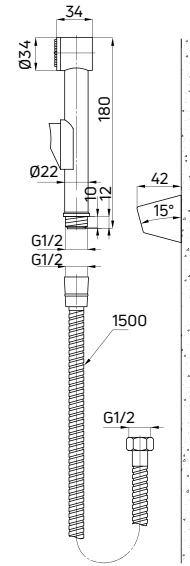

Shower set with fixed bracket and bidetta-type hand shower

- 1-function hand shower
- Hose 150 cm
- Start-stop hand shower
- Flow class A - 12-15 l/min

KOD / CODE	EAN	WYKOŃCZENIE / FINISH
ANW 041B	5908212059388	chrom / chrome