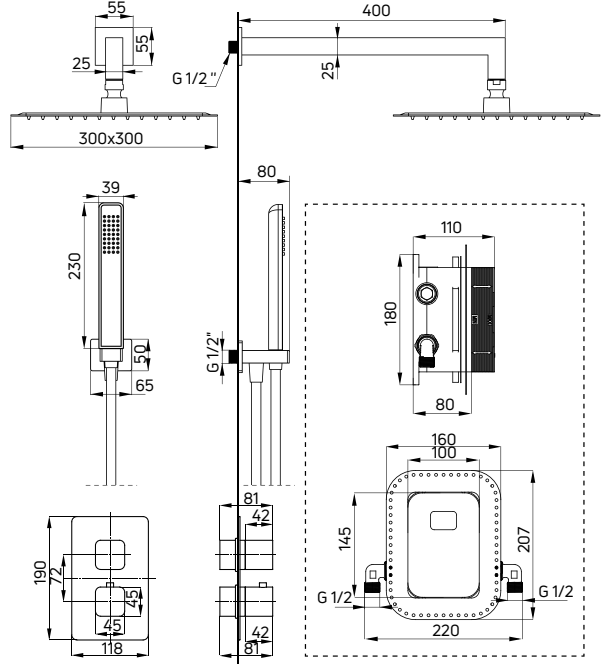

Komplet natryskowy z BOXem termostatycznym

- BOX podtynkowy termostatyczny z przełącznikiem natrysku (BXY X44T)
- Element natynkowy do BOXa termostatycznego (BXY OECT)
- Wylewka ścienna natryskowa (NAC 049K)
- Stalowa głowica natryskowa (NAC 009K)
- 1-funkcyjna słuchawka natryskowa (NQH 051S)
- Wąż natryskowy, 150 cm (NDA P51W)
- Przytączę z uchwytem na słuchawkę (NAC 053K)

ZAWIERA BOX PODTYNKOWY / CONCEALED BOX INCLUDED

Shower set concealed with a thermostatic BOX

- Concealed thermostatic BOX with shower switch (BXY X44T)
- Thermostatic BOX component (BXY OECT)
- Wall-mounted shower arm (NAC 049K)
- Steel overhead shower (NAC 009K)
- 1-function hand shower (NQH 051S)
- Shower hose, 150 cm (NDA P51W)
- Connection with hand shower holder (NAC 053K)

KOD / CODE	EAN	WYKOŃCZENIE / FINISH
BXYZOECT	5908212085950	chrom / chrome

AZALIA

Komplet natryskowy podtynkowy

- Bateria mieszaczowa z przełącznikiem natrysku (BDA 044P)
- Wylewka ścienna natryskowa (NAC 046K)
- Stalowa głowica natryskowa (NAC 009K)
- 1-funkcyjna słuchawka natryskowa (NOQ 051S)
- Wąż natryskowy, 150 cm (NDA 351W)
- Przytączę z uchwytem na słuchawkę (NAC 052K)

ZAWIERA ELEMENT PODTYNKOWY / CONCEALED ELEMENT INCLUDED

Shower set concealed

- Mixer tap with shower switch (BDA 044P)
- Wall-mounted shower arm (NAC 046K)
- Steel overhead shower (NAC 009K)
- 1-function hand shower (NOQ 051S)
- Shower hose, 150 cm (NDA 351W)
- Connection with hand shower holder (NAC 052K)

KOD / CODE	EAN	WYKOŃCZENIE / FINISH
NAC 09ZP	5908212057063	chrom / chrome