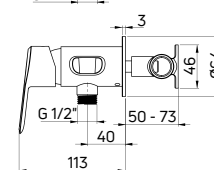

KOD / CODE	EAN	WYKOŃCZENIE / FINISH
BQA N34M	5908212095669	● nero