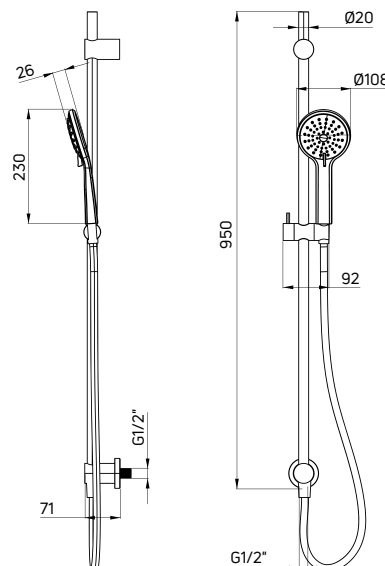

KOD / CODE	EAN	WYKOŃCZENIE / FINISH
NQA D61K	5907650878896	● titanium