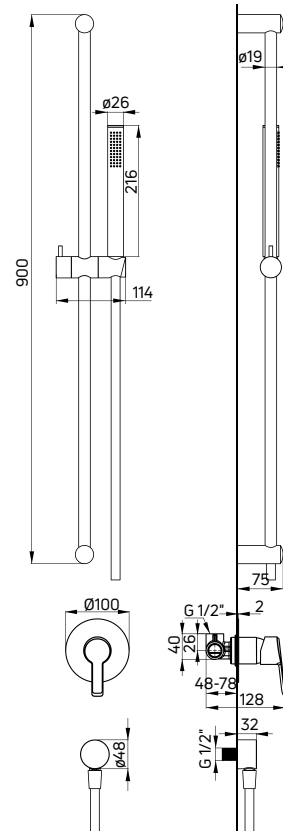

KOD / CODE	EAN	WYKOŃCZENIE / FINISH
NAC N9FP	5908212085639	● nero