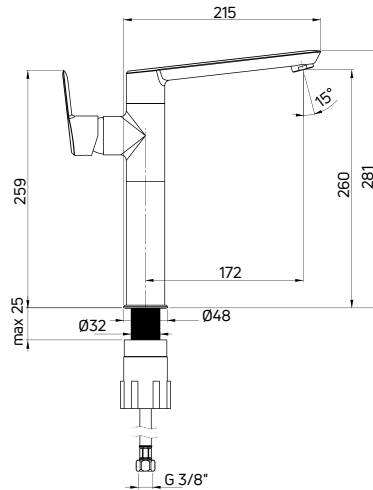

ARNIKA

Bateria umywalkowa stojąca jednouchwytywa

- Głowica ceramiczna 35 mm
- Korek click-clack okrągły z przelewem
- Klasa przepływu Z - 4-9 l/min
- Grupa akustyczna I - do 20 dB
- Wężyki 45 cm
- Silikonowy aerator

Washbasin tap deck-mounted, single-handle

- 35 mm ceramic cartridge
- Click-clack plug, round with overflow
- Flow class Z - 4-9 l/min
- Acoustic group I - up to 20 dB
- 45 cm supply hoses
- Silicone aerator

KOD / CODE	EAN	WYKOŃCZENIE / FINISH
BQA 021M	5908212053249	chrom / chrome

ARNIKA

Bateria umywalkowa stojąca jednouchwytywa wysoka

- Głowica ceramiczna 35 mm
- Korek click-clack okrągły bez przelewu
- Obrotowa wylewka
- Klasa przepływu A - 9-15 l/min
- Grupa akustyczna I - do 20 dB
- Wężyki 45 cm
- Silikonowy aerator

Washbasin tap deck-mounted, single-handle, tall

- 35 mm ceramic cartridge
- Click-clack plug, round without overflow
- Swivel spout
- Flow class A - 9-15 l/min
- Acoustic group I - up to 20 dB
- 45 cm supply hoses
- Silicone aerator

KOD / CODE	EAN	WYKOŃCZENIE / FINISH
BQA 021K	5908212085462	chrom / chrome

ARNIKA

Bateria umywalkowa stojąca jednouchwytywa z wylewką U

- Głowica ceramiczna 35 mm
- Korek click-clack okrągły z przelewem
- Obrotowa wylewka
- Klasa przepływu S - 15-19,8 l/min
- Grupa akustyczna I - do 20 dB
- Wężyki 45 cm
- Silikonowy aerator

Washbasin tap deck-mounted, single-handle with U-shaped spout

- 35 mm ceramic cartridge
- Click-clack plug, round with overflow
- Swivel spout
- Flow class S - 15-19,8 l/min
- Acoustic group I - up to 20 dB
- 45 cm supply hoses
- Silicone aerator

KOD / CODE	EAN	WYKOŃCZENIE / FINISH
BQA 024M	5908212097687	chrom / chrome