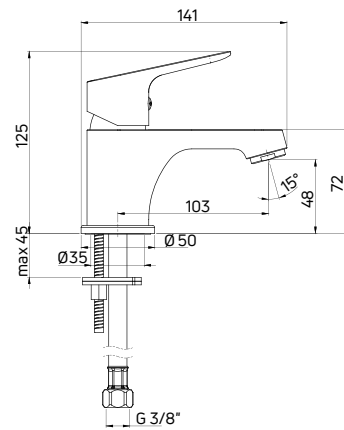

CHABER

Bateria umywalkowa stojąca jednouchwytyowa

- Głowica ceramiczna 35 mm
- Klasa przepływu A - 9-15 l/min
- Grupa akustyczna I - do 20 dB
- Wężyki 45 cm

Washbasin tap deck-mounted, single-handle

- 35 mm ceramic cartridge
- Flow class A - 9-15 l/min
- Acoustic group I - up to 20 dB
- 45 cm supply hoses

KOD / CODE	EAN	WYKOŃCZENIE / FINISH	
BGC 020M	5908212054482	chrom / chrome	
BGC 021M	5908212053607	chrom / chrome	Korek click-clack okrągły z przelewem Click-clack plug, round with overflow

CHABER

Bateria umywalkowa stojąca jednouchwytyowa z boczną dźwignią

- Głowica ceramiczna 35 mm
- Korek click-clack okrągły z przelewem
- Klasa przepływu A - 9-15 l/min
- Grupa akustyczna I - do 20 dB
- Wężyki 45 cm

Washbasin tap deck-mounted, single-handle with a side handle

- 35 mm ceramic cartridge
- Click-clack plug, round with overflow
- Flow class A - 9-15 l/min
- Acoustic group I - up to 20 dB
- 45 cm supply hoses

KOD / CODE	EAN	WYKOŃCZENIE / FINISH	
BGC 021N	5908212053614	chrom / chrome	

CHABER

Bateria umywalkowa stojąca jednouchwytyowa z obrotową wylewką

- Głowica ceramiczna 35 mm
- Klasa przepływu A - 9-15 l/min
- Grupa akustyczna II - do 30 dB
- Wężyki 45 cm

Washbasin tap deck-mounted, single-handle with swivel spout

- 35 mm ceramic cartridge
- Flow class A - 9-15 l/min
- Acoustic group II - up to 30 dB
- 45 cm supply hoses

KOD / CODE	EAN	WYKOŃCZENIE / FINISH	
BGC 026M	5908212087183	chrom / chrome