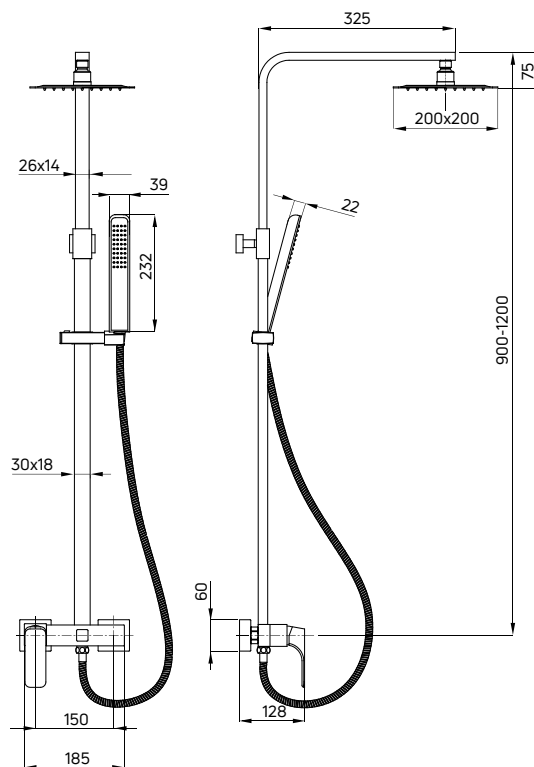

Shower column with mixer tap

- Brass sliding bar with adjustable height 900-1200 mm
- Steel overhead shower
- 1-function hand shower
- Bianco shower hose 150 cm
- 35 mm ceramic cartridge
- Adjustable height and slope angle of the hand shower