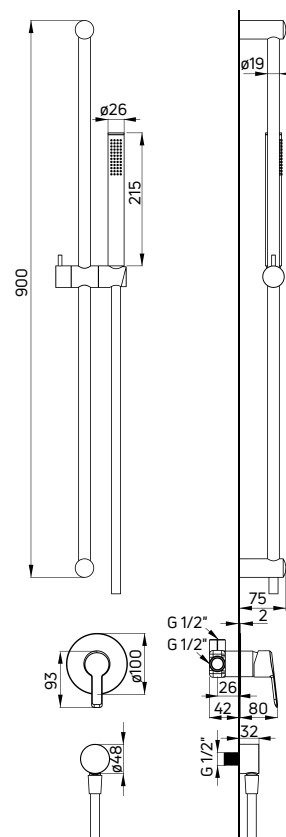

ARNIKA

ZAWIERA
ELEMENT
PODTYNKOWY
/ CONCEALED
ELEMENT
INCLUDED

KOD / CODE	EAN	WYKOŃCZENIE / FINISH
NAC 09IP	5908212085622	chrom / chrome

Komplet natryskowy podtynkowy

- Bateria mieszaczowa bez przełącznika natrysku (BQA 044L)
- 3-funkcyjny zestaw natryskowy (NGK 051K)
- Przyłącze do węża (NAC 054K)

Shower set concealed

- Mixing shower tap without shower switch (BQA 044L)
- 3-function shower set (NGK 051K)
- Hose connector (NAC 054K)

! SZCZEGÓŁOWE INFORMACJE O POSZCZEGÓLNYCH ELEMENTACH ZNAJDUJĄ SIĘ W ROZDZIALE **PRODUKTY UZUPEŁNIAJĄCE**

DETAILED INFORMATION ON INDIVIDUAL ELEMENTS CAN BE FOUND IN **THE COMPLEMENTARY PRODUCTS CHAPTER**

ARNIKA

ZAWIERA
ELEMENT
PODTYNKOWY
/ CONCEALED
ELEMENT
INCLUDED

KOD / CODE	EAN	WYKOŃCZENIE / FINISH
NAC N9FP	5908212085639	nero

Komplet natryskowy podtynkowy

- Bateria mieszaczowa bez przełącznika natrysku (BQA N44L)
- 1-funkcyjny zestaw natryskowy (NCC B51K)
- Przyłącze do węża (NAC N54K)

Shower set concealed

- Mixing shower tap without shower switch (BQA N44L)
- 3-function shower set (NCC B51K)
- Hose connector (NAC N54K)