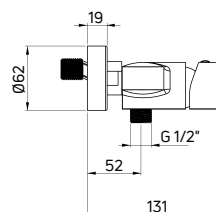

AGAWA

Bateria wannowa 3-otworowa mieszcząca jednouchwytywa

- Głowica ceramiczna 35 mm
- Ruchomy aerator
- Klasa przepływu S - 15-19,8 l/min
- Grupa akustyczna I - do 20 dB
- Przetłącznik funkcji typu Click

Bath tap 3-hole, single-handle

- 35 mm ceramic cartridge
- Movable aerator
- Flow class S - 15-19,8 l/min
- Acoustic group I - up to 20 dB
- Click type function switch

KOD / CODE	EAN	WYKOŃCZENIE / FINISH
BQG 013M	05908212083482	chrom / chrome

AGAWA

Bateria natryskowa ścienna jednouchwytywa

- Głowica ceramiczna 35 mm
- Klasa przepływu S - 15-19,8 l/min
- Grupa akustyczna I - do 20 dB

Shower tap wall-mounted, single-handle

- 35 mm ceramic cartridge
- Flow class S - 15-19,8 l/min
- Acoustic group I - up to 20 dB

KOD / CODE	EAN	WYKOŃCZENIE / FINISH
BQG 040M	05908212083512	chrom / chrome

AGAWA

Bateria natryskowa podtynkowa jednouchwytywa z przetłącznikiem natrysku

- Głowica ceramiczna 35 mm
- Klasa przepływu A - 9,1-15 l/min
- Grupa akustyczna I - do 20 dB
- Mosiężna rozeta
- Przetłącznik funkcji typu Click

Shower tap concealed, single-handle with shower diverter

- 35 mm ceramic cartridge
- Flow class S - A - 9,1-15 l/min
- Acoustic group I - up to 20 dB
- Brass rosette
- Click type function switch

KOD / CODE	EAN	WYKOŃCZENIE / FINISH
BQG 045P	05907650873556	chrom / chrome