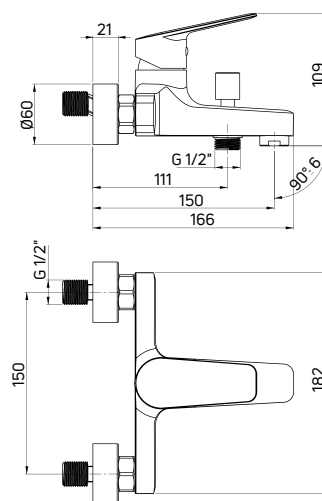

KOD / CODE	EAN	WYKOŃCZENIE / FINISH
BGJ 010M	5908212061084	chrom / chrome