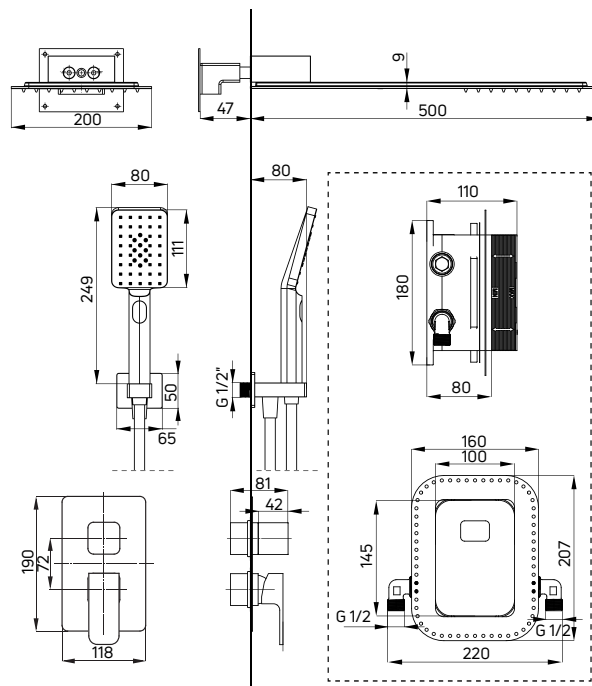

KOD / CODE	EAN	WYKOŃCZENIE / FINISH
BXY0DAM	5908212084939	chrom / chrome