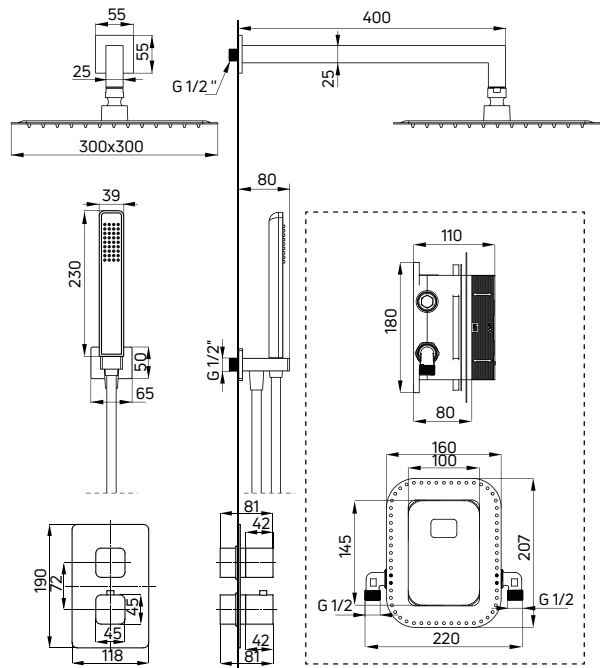

Shower set concealed with a thermostatic BOX

- Concealed thermostatic BOX with shower switch (BXY X44T)
- Thermostatic BOX component (BXY OECT)
- Wall-mounted shower arm (NAC 049K)
- Steel overhead shower (NAC 009K)
- 1-function hand shower (NQH 051S)
- Shower hose, 150 cm (NDA P51W)
- Connection with hand shower holder (NAC 053K)