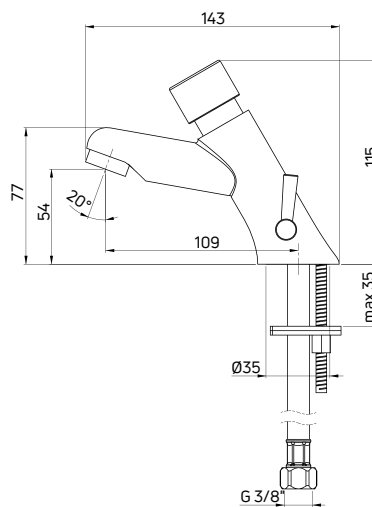

KOD / CODE	EAN	WYKOŃCZENIE / FINISH
BBH 028R	5908212081921	chrom / chrome