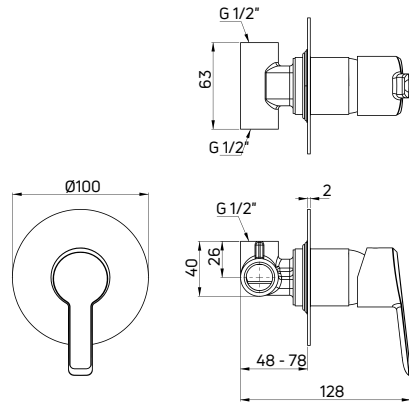

Shower tap concealed, single-handle without shower diverter

- 35 mm ceramic cartridge
- Flow class S - 15-19,8 l/min
- Acoustic group I - up to 20 dB
- Brass rosette