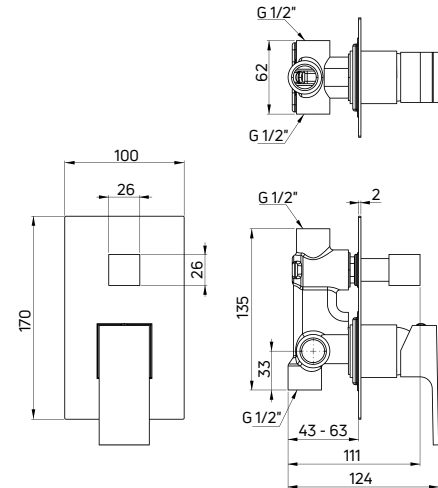

ANEMON BIS

Bateria natryskowa
podtynkowa jednouchwytowa
z przełącznikiem natrysku

- Głowica ceramiczna 35 mm
- Klasa przepływu S - 15-19,8 l/min
- Grupa akustyczna I - do 20 dB
- Mosiężna rozeta

Shower tap
concealed, single-handle with shower
diverter

- 35 mm ceramic cartridge
- Flow class S - 15-19,8 l/min
- Acoustic group I - up to 20 dB
- Brass rosette

KOD / CODE	EAN	WYKOŃCZENIE / FINISH
BBZ N44P	5908212078037	● nero