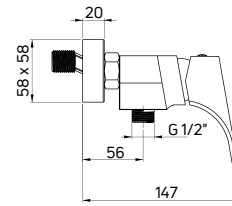

HIACYNT

Bateria natryskowa ścienna jednouchwytywa

- Głowica ceramiczna 35 mm
- Klasa przepływu B - 19,8-25,2 l/min
- Grupa akustyczna I - do 20 dB

Shower tap wall-mounted, single-handle

- 35 mm ceramic cartridge
- Flow class B - 19,8-25,2 l/min
- Acoustic group I - up to 20 dB

KOD / CODE	EAN	WYKOŃCZENIE / FINISH
BQH 040M	5908212031032	chrom / chrome

HIACYNT

Element zewnętrzny do BOXa mieszaczowego (BXY X44M)

- Mosiężna rozeta

External element for mixer BOX (BXY X44M)

- Brass rosette

KOD / CODE	EAN	WYKOŃCZENIE / FINISH
BXY 0QHM	5908212084632	chrom / chrome

Element zewnętrzny do BOXa termostatycznego (BXY X44T)

- Mosiężna rozeta

External element for thermostatic BOX (BXY X44T)

- Brass rosette

KOD / CODE	EAN	WYKOŃCZENIE / FINISH
BXY 0ECT	5908212079409	chrom / chrome