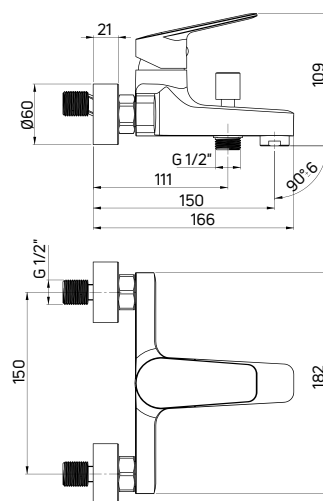

KOD / CODE	EAN	WYKOŃCZENIE / FINISH
BGJ N10M	5908212087121	● nero