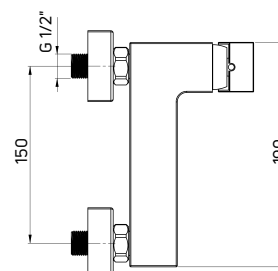

KOD / CODE	EAN	WYKOŃCZENIE / FINISH
BDA 040M	5908212004326	chrom / chrome