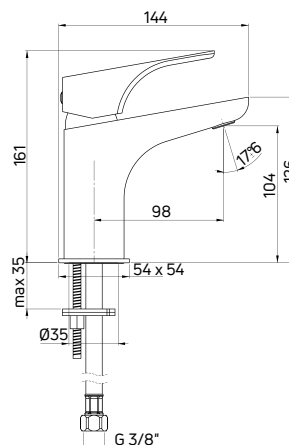

KOD / CODE	EAN	WYKOŃCZENIE / FINISH
BQH N21M	5908212074206	nero