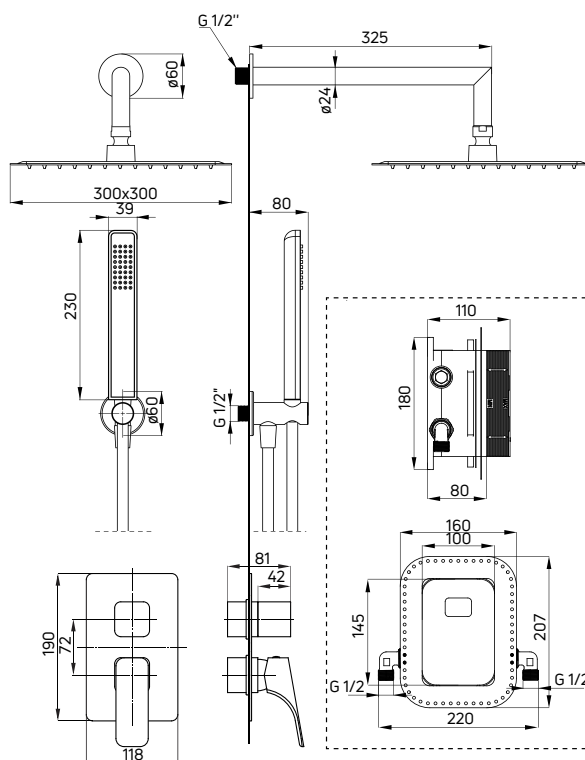

HIACYNT

ZAWIERA
BOX
PODTYNKOWY
/ CONCEALED
BOX
INCLUDED

Komplet natryskowy z BOXem mieszczącym

- BOX podtynkowy mieszczący z przełącznikiem natrysku (BXY X44M)
- Element natryskowy do BOXa mieszczącego (BXY NQHM)
- Wylewka ścienna natryskowa (NAC N47K)
- Stalowa głowica natryskowa (NAC 209K)
- 1-funkcyjna słuchawka natryskowa (XDCH2SLZ1)
- Wąż natryskowy, 150 cm (XNCH0PLD1)
- Przyłącze z uchwytem na słuchawkę (NAC N51K)

Shower set concealed with a mixing BOX

- Concealed mixing BOX with shower switch (BXY X44M)
- Mixing BOX component (BXY NQHM)
- Wall-mounted shower arm (NAC N47K)
- Steel overhead shower (NAC 209K)
- 1-function hand shower (XDCH2SLZ1)
- Shower hose, 150 cm (XNCH0PLD1)
- Connection with hand shower holder (NAC N51K)

KOD / CODE	EAN	WYKOŃCZENIE / FINISH
BXYZNGHM	5908212084878	● nero

Komplet natryskowy z BOXem termostatycznym

- BOX podtynkowy termostacyjny z przełącznikiem natrysku (BXY X44T)
- Element natryskowy do BOXa termostacyjnego (BXY NECT)
- Wylewka ścienna natryskowa (NAC N46K)
- Stalowa głowica natryskowa (NAC 209K)
- 1-funkcyjna słuchawka natryskowa (XDCH2SLZ1)
- Wąż natryskowy, 150 cm (XNCH0PLD1)
- Przyłącze z uchwytem na słuchawkę (NAC N53K)

Shower set concealed with a thermostatic BOX

- Concealed thermostatic BOX with shower switch (BXY X44T)
- Thermostatic BOX component (BXY NECT)
- Wall-mounted shower arm (NAC N46K)
- Steel overhead shower (NAC 209K)
- 1-function hand shower (XDCH2SLZ1)
- Shower hose, 150 cm (XNCH0PLD1)
- Connection with hand shower holder (NAC N53K)

ZAWIERA
BOX
PODTYNKOWY
/ CONCEALED
BOX
INCLUDED

KOD / CODE	EAN	WYKOŃCZENIE / FINISH
BXYZNECT	5908212080771	● nero