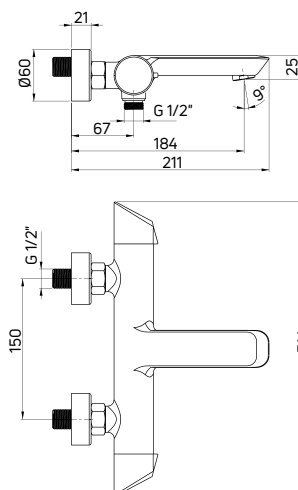

KOD / CODE	EAN	WYKOŃCZENIE / FINISH
BQA Z10M	5907650876236	złoty / gold