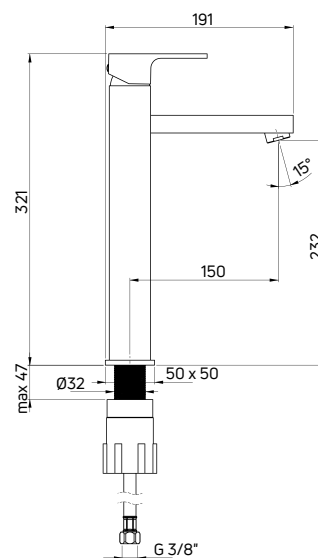

KOD / CODE	EAN	WYKOŃCZENIE / FINISH
BBZ N21K	5908212086711	● nero