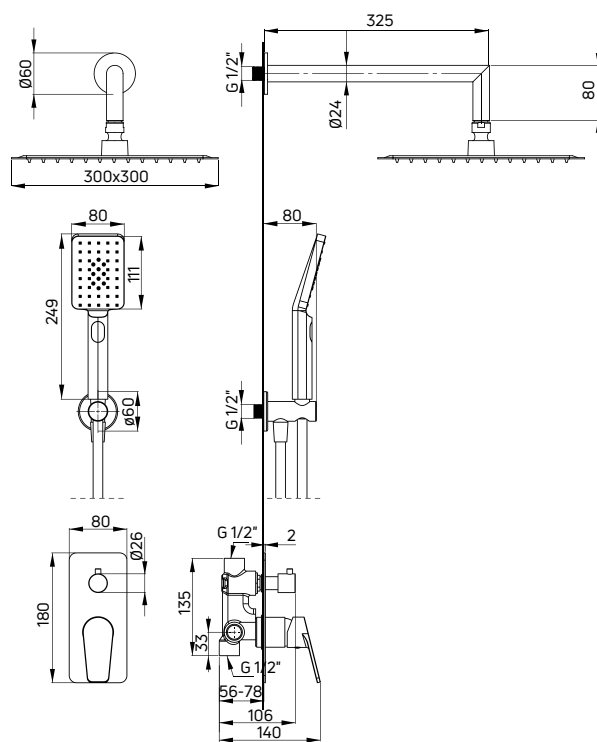

JASMIN

Deszczownia z baterią wannową termostaticzną z ruchomą wylewką

- Drążek o regulowanej wysokości 1100-1450 mm
- Stalowa głowica natryskowa
- 3-funkcyjna słuchawka natryskowa
- Wąż natryskowy Platinum 150 cm
- Blokada temperatury 38°
- Regulacja wysokości i kąta nachylenia słuchawki
- Ruchoma wylewka o zasięgu 120 mm
- Wylewka wannowa pełniąca funkcję przelotnika natrysku

Shower column with thermostatic bath tap with swivel spout

- Sliding bar with adjustable height 1100-1450 mm
- Steel overhead shower
- 3-function hand shower
- Platinum shower hose 150 cm
- Temperature lock at 38°
- Adjustable height and slope angle of the hand shower
- Movable spout with a range of 120 mm
- Bath spout that functions as a shower switch

KOD / CODE	EAN	WYKOŃCZENIE / FINISH
NAC 01GT	5908212095119	chrom / chrome

JASMIN

click

ZAWIERA
ELEMENT
PODTYNKOWY
/ CONCEALED
ELEMENT
INCLUDED

Komplet natryskowy podtynkowy

- Bateria mieszaczowa z przelotnikiem natrysku (BGJ 044P)
- Wylewka ścienna natryskowa (NAC 047K)
- Stalowa głowica natryskowa (NAC 002K)
- 3-funkcyjna słuchawka natryskowa (NGA 051S)
- Wąż natryskowy, 150 cm (NDA P51W)
- Przyłącze z uchwytem na słuchawkę (NAC 051K)

Shower set concealed

- Mixer tap with shower switch (BGJ 044P)
- Wall-mounted shower arm (NAC 047K)
- Steel overhead shower (NAC 002K)
- 3-function hand shower (NGA 051S)
- Shower hose, 150 cm (NDA P51W)
- Connection with hand shower holder (NAC 051K)

KOD / CODE	EAN	WYKOŃCZENIE / FINISH
NAC 09JP	5907650874072	chrom / chrome