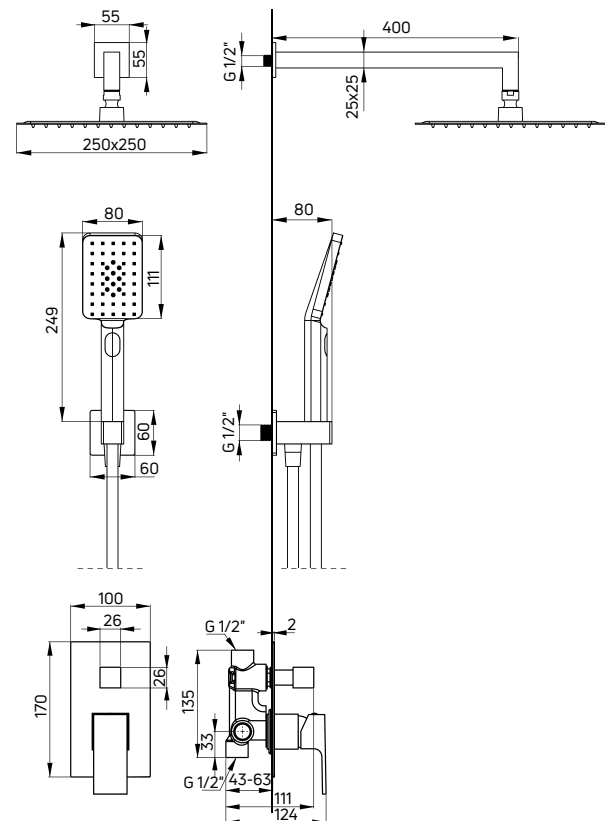

ZAWIERA ELEMENT PODTYNKOWY / CONCEALED ELEMENT INCLUDED

KOD / CODE	EAN	WYKOŃCZENIE / FINISH
NAC N9MP	5908212085615	● nero