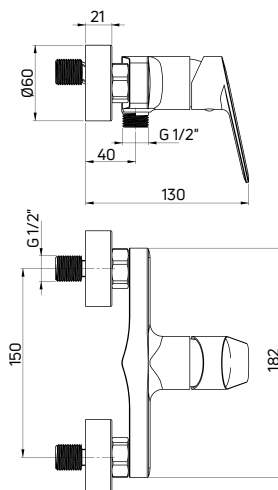

Shower tap wall-mounted, single-handle

- 35 mm ceramic cartridge
- Flow class B - 19,8-25,2 l/min
- Acoustic group II - up to 30 dB

KOD / CODE	EAN	WYKOŃCZENIE / FINISH
BGJ N40M	5908212087169	● nero

JASMIN