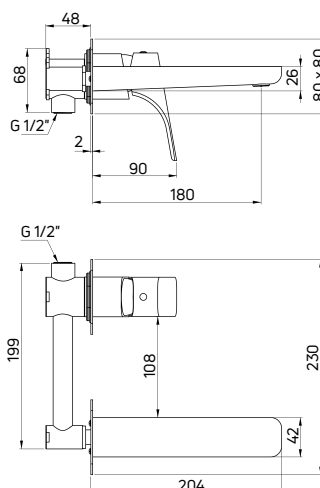

KOD / CODE	EAN	WYKOŃCZENIE / FINISH
BQH A54L	5908212095447	○ bianco