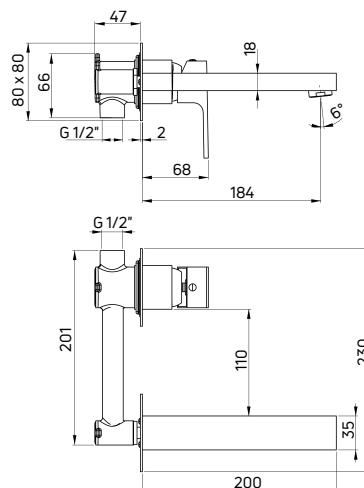

KOD / CODE	EAN	WYKOŃCZENIE / FINISH
BCZ 054L	5908212099957	chrom / chrome