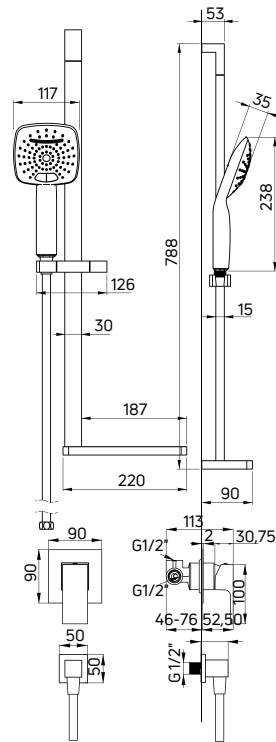

ANEMON BIS

ZAWIERA
ELEMENT
PODTYNKOWY
/ CONCEALED
ELEMENT
INCLUDED

KOD / CODE	EAN	WYKOŃCZENIE / FINISH
NAC 09EP	5908212085592	chrom / chrome

Komplet natryskowy podtynkowy

- Bateria mieszczowa bez przelacznika natrysku (BBZ 044L)
- 2-funkcyjny zestaw natryskowy (NCS 051K)
- Przytaczce do węża (NAC 055K)

Shower set concealed

- Mixing shower tap without shower switch (BBZ 044L)
- 2-function shower set (NCS 051K)
- Hose connector (NAC 055K)

ANEMON BIS

ZAWIERA
ELEMENT
PODTYNKOWY
/ CONCEALED
ELEMENT
INCLUDED

KOD / CODE	EAN	WYKOŃCZENIE / FINISH
NAC 09MP	5908212085608	chrom / chrome

Komplet natryskowy podtynkowy

- Bateria mieszczowa z przelacznikiem natrysku (BBZ 044P)
- Wylawka ścienna natryskowa (NAC 049K)
- Stalowa głowica natryskowa (NAC 002K)
- 3-funkcyjna słuchawka natryskowa (NGA 051S)
- Wąż natryskowy, 150 cm (NDA P51W)
- Przytaczce z uchwytem na słuchawkę (NAC 052K)

Shower set concealed

- Mixer tap with shower switch (BBZ 044P)
- Wall-mounted shower arm (NAC 049K)
- Steel overhead shower (NAC 002K)
- 3-function hand shower (NGA 051S)
- Shower hose, 150 cm (NDA P51W)
- Connection with hand shower holder (NAC 052K)