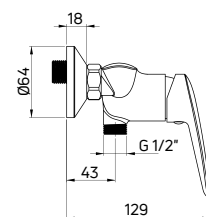

CORIANDER

Bateria natryskowa ścienna jednouchwytyowa

- Głowica ceramiczna 35 mm
- Klasa przepływu B - 19,8-25,2 l/min
- Grupa akustyczna II - do 30 dB

Shower tap wall-mounted, single-handle

- 35 mm ceramic cartridge
- Flow class B - 19,8-25,2 l/min
- Acoustic group II - up to 30 dB

KOD / CODE	EAN	WYKOŃCZENIE / FINISH
BCN 040M	5908212018262	chrom / chrome

CORIANDER

Bateria natryskowa podtynkowa jednouchwytyowa z przetłącznikiem natrysku

- Głowica ceramiczna 35 mm
- Klasa przepływu S - 15-19,8 l/min
- Grupa akustyczna II - do 30 dB
- Przetłącznik funkcji: ciśnieniowy z blokadą

Shower tap concealed, single-handle with shower diverter

- 35 mm ceramic cartridge
- Flow class S - 15-19,8 l/min
- Acoustic group II - up to 30 dB
- Function switch: pressure with lock

KOD / CODE	EAN	WYKOŃCZENIE / FINISH
BCN 044P	5908212048450	chrom / chrome