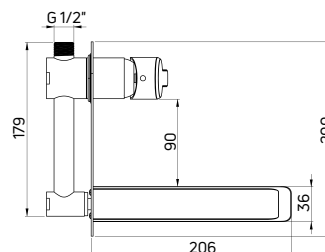

ARNIKA

Bateria umywalkowa podtynkowa jednouchwytkowa

- Głowica ceramiczna 35 mm
- Klasa przepływu Z - 4-9 l/min
- Grupa akustyczna I - do 20 dB
- Silikonowy aerator
- Mosiężna rozeta

Washbasin tap concealed, single-handle

- 35 mm ceramic cartridge
- Flow class Z - 4-9 l/min
- Acoustic group I - up to 20 dB
- Silicone aerator
- Brass rosette

KOD / CODE	EAN	WYKOŃCZENIE / FINISH
BQA N54L	5908212075531	● nero

ARNIKA

Bateria bidetowa stojąca jednouchwytkowa

- Głowica ceramiczna 35 mm
- Korek click-clack okrągły z przelewem
- Klasa przepływu Z - 4-9 l/min
- Grupa akustyczna I - do 20 dB
- Wężyki 45 cm

Bidet tap deck-mounted, single-handle

- 35 mm ceramic cartridge
- Click-clack plug, round with overflow
- Flow class Z - 4-9 l/min
- Acoustic group I - up to 20 dB
- 45 cm supply hoses

KOD / CODE	EAN	WYKOŃCZENIE / FINISH
BQA N31M	5908212074152	● nero

ARNIKA

Bateria bidetowa podtynkowa jednouchwytkowa ze słuchawką typu bidetta

- Głowica ceramiczna 35 mm
- Klasa przepływu Z - 4-9 l/min
- Grupa akustyczna II - do 30 dB
- Wąż natryskowy 150 cm
- Słuchawka typu bidetta z włącznikiem start-stop i funkcją COOL OUT (nie nagrzewa się podczas użytkowania)

Bidet tap concealed, single-handle with bidetta-type hand shower

- 35 mm ceramic cartridge
- Flow class Z - 4-9 l/min
- Acoustic group II - up to 30 dB
- 150 cm shower hose
- Bidetta-type hand shower with start-stop switch and COOL OUT function (does not heat up during use)

KOD / CODE	EAN	WYKOŃCZENIE / FINISH
BQA N34M	5908212095669	● nero