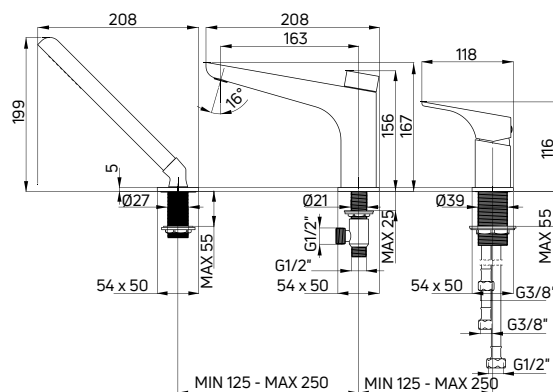

KOD / CODE	EAN	WYKOŃCZENIE / FINISH
BQH N13M	5908212074251	● nero