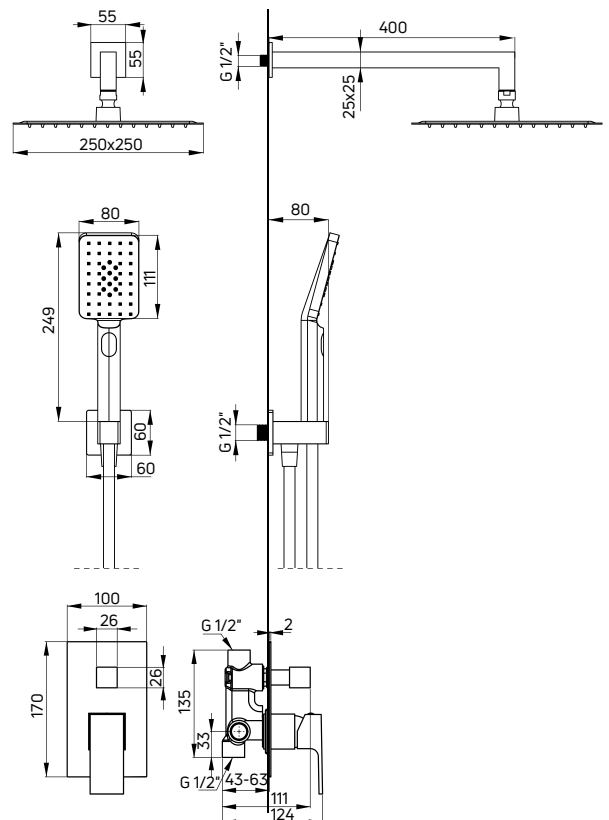

Shower set concealed

- Mixer tap with shower switch (BBZ N44P)
- Wall-mounted shower arm (NAC N46K)
- Steel overhead shower (NAC 209K)
- 3-function hand shower (NGA N51S)
- Shower hose, 150 cm (XNCH0PLD1)
- Connection with hand shower holder (NAC N53K)