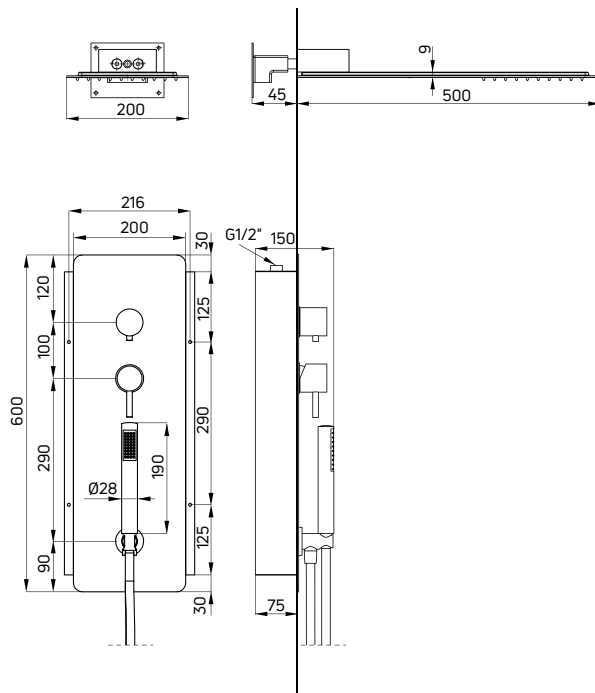

MULTIBOX

KOD / CODE	EAN	WYKOŃCZENIE / FINISH
NAC 09LM	5908212096345	chrom / chrome

Komplet natryskowy podtynkowy

- Bateria mieszczkowa (NAC 09CM)
- 2-funkcyjna, stalowa głowica natryskowa SLIM (NAC 096K)
- 4-krotny przelącznik funkcji z regulacją wypływu wody
- Słuchawka 1-funkcyjna
- Wąż stalowy rozciągliwy 150 cm
- Mechaniczny przelącznik natrysku

Shower set concealed

- Mixer tap (NAC 09CM)
- 2-function, steel overhead shower SLIM (NAC 096K)
- 4-way shower switch with water flow adjustment
- 1-function hand shower
- 150 cm steel, extensible shower hose
- Mechanical shower diverter