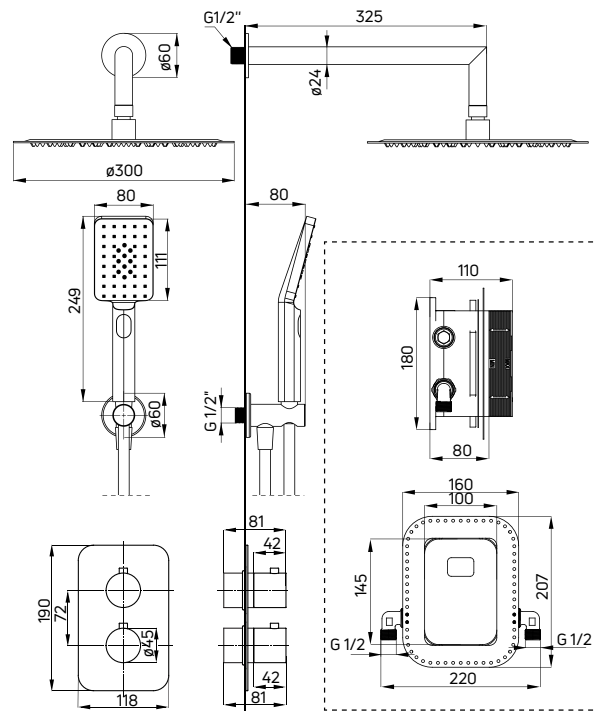

Shower set concealed with a thermostatic BOX

- Concealed thermostatic BOX with shower switch (BXY X44T)
- Thermostatic BOX component (BXY 0EBT)
- Wall-mounted shower arm (NAC 047K)
- Steel overhead shower (NAC 003K)
- 3-function hand shower
- Shower hose, 150 cm (NDA P51W)
- Connection with hand shower holder (NAC 051K)

click

ZAWIERA BOX PODTYNKOWY / CONCEALED BOX INCLUDED

KOD / CODE	EAN	WYKOŃCZENIE / FINISH
BXYZ0EBT	5908212084908	chrom / chrome