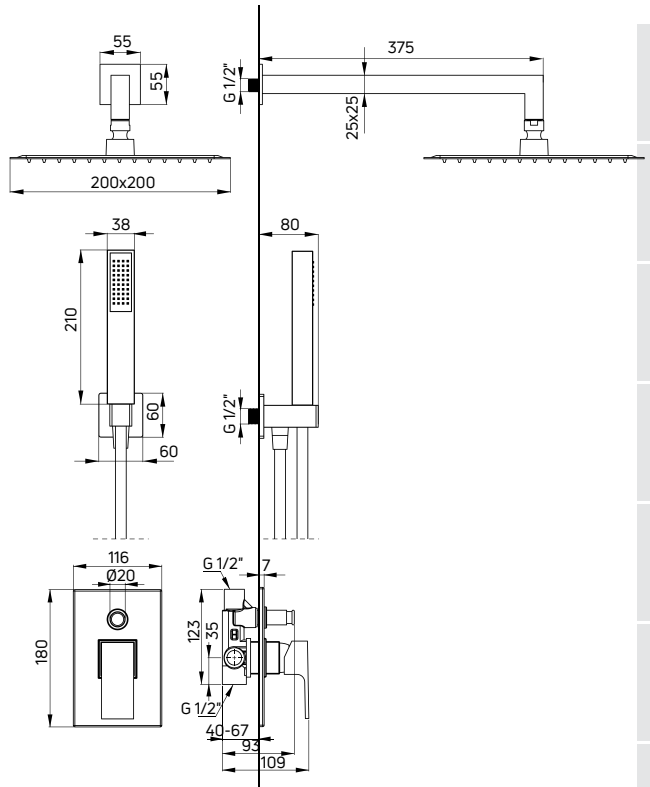

Shower set concealed

- Mixer tap with shower switch (BCZ 044P)
- Wall-mounted shower arm (NAC 046K)
- Steel overhead shower (NAC 005K)
- 1-function hand shower (NOQ 051S)
- Stainless steel extensible shower hose, 150 cm (NDA 151W)
- Connection with hand shower holder (NAC 052K)