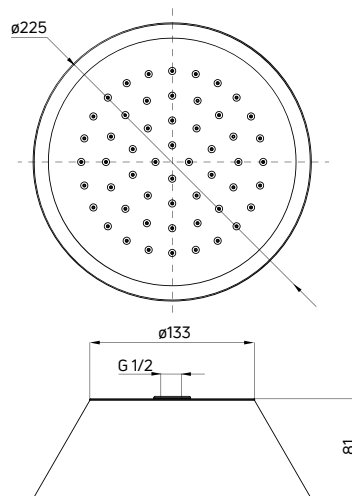

CASCADA

Głowica natryskowa

- Okrągła
- 1-funkcyjna
- Materiał: miedź
- Klasa przepływu B - 20-25 l/min

Overhead shower

- Round
- 1-function
- Material: brass
- Flow class B - 20-25 l/min

KOD / CODE	EAN	WYKOŃCZENIE / FINISH
NAC 095K	5908212081327	chrom / chrome

FLOKS

Głowica natryskowa

- Kwadratowa
- 1-funkcyjna
- Materiał: stal
- Klasa przepływu Z - 7,2-12 l/min

Overhead shower

- Square
- 1-function
- Material: steel
- Flow class Z - 7,2-12 l/min

KOD / CODE	EAN	WYKOŃCZENIE / FINISH
NAC 005K	5908212013403	chrom / chrome
NAC 605K	5908212057339	biały / white

FLOKS

Głowica natryskowa

- Kwadratowa
- 1-funkcyjna
- Materiał: stal
- Klasa przepływu Z - 7,2-12 l/min

Overhead shower

- Square
- 1-function
- Material: steel
- Flow class Z - 7,2-12 l/min

KOD / CODE	EAN	WYKOŃCZENIE / FINISH
NAC 002K	5908212006672	chrom / chrome