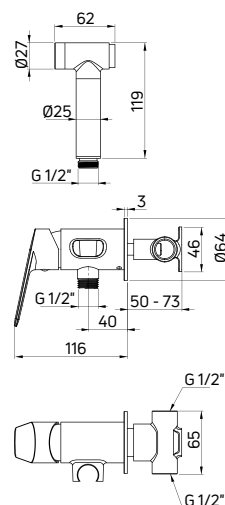

KOD / CODE	EAN	WYKOŃCZENIE / FINISH
BGJ N34M	5908212095652	● nero