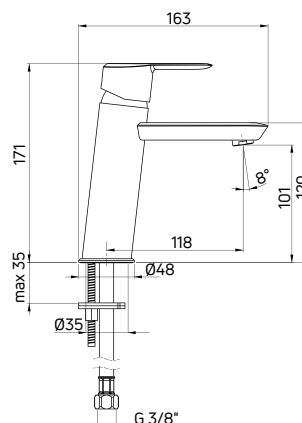

ARNIKA

Bateria umywalkowa stojąca jednouchwytyowa

- Głowica ceramiczna 35 mm
- Korek click-clack okrągły z przelewem
- Klasa przepływu Z - 4-9 l/min
- Grupa akustyczna I - do 20 dB
- Wężyki 45 cm
- Silikonowy aerator

Washbasin tap deck-mounted, single-handle

- 35 mm ceramic cartridge
- Click-clack plug, round with overflow
- Flow class Z - 4-9 l/min
- Acoustic group I - up to 20 dB
- 45 cm supply hoses
- Silicone aerator

KOD / CODE	EAN	WYKOŃCZENIE / FINISH
BQA D21M	5908212092064	● titanium

ARNIKA

Bateria umywalkowa stojąca jednouchwytyowa wysoka

- Głowica ceramiczna 35 mm
- Korek click-clack okrągły bez przelewu
- Obrotowa wylewka
- Klasa przepływu A - 9-15 l/min
- Grupa akustyczna I - do 20 dB
- Wężyki 45 cm
- Silikonowy aerator

Washbasin tap deck-mounted, single-handle, tall

- 35 mm ceramic cartridge
- Click-clack plug, round without overflow
- Swivel spout
- Flow class A - 9-15 l/min
- Acoustic group I - up to 20 dB
- 45 cm supply hoses, pre-installed
- Silicone aerator

KOD / CODE	EAN	WYKOŃCZENIE / FINISH
BQA D21K	5908212092057	● titanium

ARNIKA

Bateria umywalkowa stojąca jednouchwytyowa z wylewką U

- Głowica ceramiczna 35 mm
- Korek click-clack okrągły z przelewem
- Obrotowa wylewka
- Klasa przepływu S - 15-19,8 l/min
- Grupa akustyczna I - do 20 dB
- Wężyki 45 cm
- Silikonowy aerator

Washbasin tap deck-mounted, single-handle with U-shaped spout

- 35 mm ceramic cartridge
- Click-clack plug, round with overflow
- Swivel spout
- Flow class S - 15-19,8 l/min
- Acoustic group I - up to 20 dB
- 45 cm supply hoses
- Silicone aerator

KOD / CODE	EAN	WYKOŃCZENIE / FINISH
BQA D24M	5908212097700	● titanium