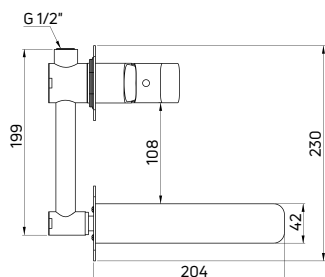

HIACYNT

Bateria umywalkowa podtynkowa jednouchwytkowa

- Głowica ceramiczna 35 mm
- Ruchomy aerator
- Klasa przepływu Z - 4-9 l/min
- Grupa akustyczna I - do 20 dB
- Mosiężna rozeta

Washbasin tap concealed, single-handle

- 35 mm ceramic cartridge
- Movable aerator
- Flow class Z - 4-9 l/min
- Acoustic group I - up to 20 dB
- Brass rosette

KOD / CODE	EAN	WYKOŃCZENIE / FINISH
BQH N54L	5908212078013	● nero

HIACYNT

Bateria bidetowa stojąca jednouchwytkowa

- Głowica ceramiczna 35 mm
- Korek click-clack okrągły z przelewem
- Klasa przepływu A - 9-15 l/min
- Grupa akustyczna I - do 20 dB
- Wężyki 45 cm

Bidet tap deck-mounted, single-handle

- 35 mm ceramic cartridge
- Click-clack plug, round with overflow
- Flow class A - 9-15 l/min
- Acoustic group I - up to 20 dB
- 45 cm supply hoses

KOD / CODE	EAN	WYKOŃCZENIE / FINISH
BQH N31M	5908212074244	● nero

HIACYNT

Bateria wannowa ścienna jednouchwytkowa

- Głowica ceramiczna 35 mm
- Ruchomy aerator
- Klasa przepływu S - 15-19,8 l/min
- Grupa akustyczna I - do 20 dB
- Przetątnik funkcji: ciśnieniowy z blokadą

Bath tap wall-mounted, single-handle

- 35 mm ceramic cartridge
- Movable aerator
- Flow class S - 15-19,8 l/min
- Acoustic group I - up to 20 dB
- Shower diverter: pressure with lock

KOD / CODE	EAN	WYKOŃCZENIE / FINISH
BQH N10M	5908212074220	● nero