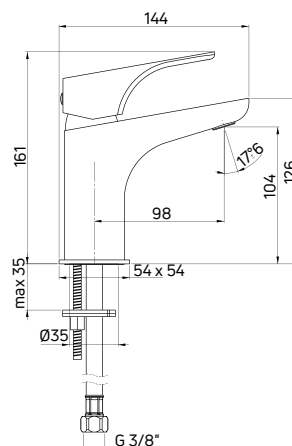

HIACYNT

ECO CLICK

Bateria umywalkowa stojąca jednouchwytywa

- Głowica ceramiczna 35 mm
- Ruchomy aerator
- Klasa przepływu Z - 4-9 l/min
- Grupa akustyczna I - do 20 dB
- Wężyki 45 cm

Washbasin tap deck-mounted, single-handle

- 35 mm ceramic cartridge
- Movable aerator
- Flow class Z - 4-9 l/min
- Acoustic group I - up to 20 dB
- 45 cm supply hoses

KOD / CODE	EAN	WYKOŃCZENIE / FINISH
BQH A20M	5908212086841	○ bianco

HIACYNT

ECO CLICK

Bateria umywalkowa stojąca jednouchwytywa podwyższona

- Głowica ceramiczna 35 mm
- Ruchomy aerator
- Klasa przepływu Z - 4-9 l/min
- Grupa akustyczna I - do 20 dB
- Wężyki 45 cm

Washbasin tap deck-mounted, single-handle, medium-height

- 35 mm ceramic cartridge
- Movable aerator
- Flow class Z - 4-9 l/min
- Acoustic group I - up to 20 dB
- 45 cm supply hoses

KOD / CODE	EAN	WYKOŃCZENIE / FINISH
BQH A20K	5908212086834	○ bianco

HIACYNT

Bateria umywalkowa podtynkowa jednouchwytywa

- Głowica ceramiczna 35 mm
- Ruchomy aerator
- Klasa przepływu Z - 4-9 l/min
- Grupa akustyczna I - do 20 dB
- Mosiężna rozeta

Washbasin tap concealed, single-handle

- 35 mm ceramic cartridge
- Movable aerator
- Flow class Z - 4-9 l/min
- Acoustic group I - up to 20 dB
- Brass rosette

KOD / CODE	EAN	WYKOŃCZENIE / FINISH
BQH A54L	5908212095447	○ bianco