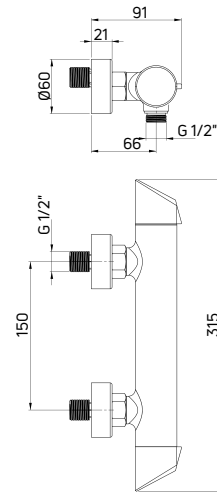

ARNIKA

Bateria natryskowa ścienna dwuuchwytowa

- Głowica ceramiczna 35 mm
- Klasa przepływu S - 15-19,8 l/min
- Grupa akustyczna I - do 20 dB
- Bateria wyposażona w zawory zwrotne

Shower tap wall-mounted, two-handle

- 35 mm ceramic cartridge
- Flow class S - 15-19,8 l/min
- Acoustic group I - up to 20 dB
- Backflow valves included

KOD / CODE	EAN	WYKOŃCZENIE / FINISH
BQA Z40M	5907650876274	złoty / gold

ARNIKA

Bateria natryskowa podtynkowa jednouchwytowa bez przełącznika natrysku

- Głowica ceramiczna 35 mm
- Klasa przepływu S - 15-19,8 l/min
- Grupa akustyczna I - do 20 dB
- Mosiężna rozeta

Shower tap concealed, single-handle without shower diverter

- 35 mm ceramic cartridge
- Flow class S - 15-19,8 l/min
- Acoustic group I - up to 20 dB
- Brass rosette

KOD / CODE	EAN	WYKOŃCZENIE / FINISH
BQA Z44L	5907650876281	złoty / gold

ARNIKA

Bateria natryskowa podtynkowa jednouchwytowa z przełącznikiem natrysku

- Głowica ceramiczna 35 mm
- Klasa przepływu S - 15-19,8 l/min
- Grupa akustyczna I - do 20 dB
- Mosiężna rozeta

Shower tap concealed, single-handle with shower diverter

- 35 mm ceramic cartridge
- Flow class S - 15-19,8 l/min
- Acoustic group I - up to 20 dB
- Brass rosette

KOD / CODE	EAN	WYKOŃCZENIE / FINISH
BQA Z44P	5907650876298	złoty / gold