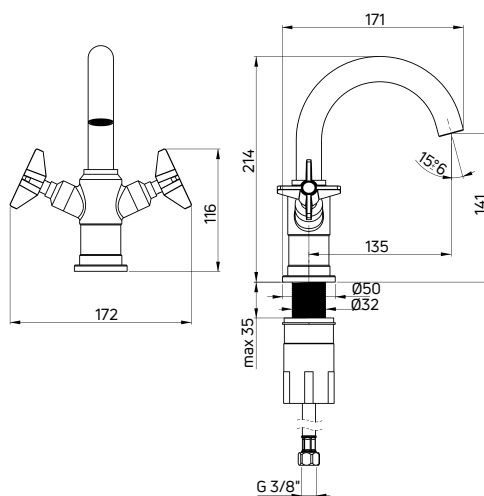

TEMISTO

Bateria umywalkowa stojąca dwuuchwytowa

- Głowica ceramiczna 90°
- Korek click-clack okrągły z przelewem
- Ruchomy aerator
- Obrotowa wylewka
- Klasa przepływu A - 9-15 l/min
- Grupa akustyczna I - do 20 dB
- Wężyki 45 cm

Washbasin tap deck-mounted, two-handle

- 90° ceramic cartridge
- Click-clack plug, round with overflow
- Movable aerator
- Swivel spout
- Flow class A - 9-15 l/min
- Acoustic group I - up to 20 dB
- 45 cm supply hoses

KOD / CODE	EAN	WYKOŃCZENIE / FINISH
BQT M21D	5908212076040	mosiądz / brass

TEMISTO

Bateria umywalkowa stojąca jednouchwytowa

- Głowica ceramiczna 25 mm
- Korek click-clack okrągły z przelewem
- Ruchomy aerator
- Obrotowa wylewka
- Klasa przepływu Z - 4-9 l/min
- Grupa akustyczna I - do 20 dB
- Wężyki 45 cm

Washbasin tap deck-mounted, single-handle

- 25 mm ceramic cartridge
- Click-clack plug, round with overflow
- Movable aerator
- Swivel spout
- Flow class Z - 4-9 l/min
- Acoustic group I - up to 20 dB
- 45 cm supply hoses

KOD / CODE	EAN	WYKOŃCZENIE / FINISH
BQT M21M	5907650874867	mosiądz / brass

TEMISTO

Bateria umywalkowa stojąca dwuuchwytowa wysoka

- Głowica ceramiczna 90°
- Korek click-clack okrągły bez przelewu
- Ruchomy aerator
- Obrotowa wylewka
- Klasa przepływu A - 9-15 l/min
- Grupa akustyczna I - do 20 dB
- Wężyki 45 cm

Washbasin tap deck-mounted, two-handle, tall

- 90° ceramic cartridge
- Click-clack plug, round without overflow
- Movable aerator
- Swivel spout
- Flow class A - 9-15 l/min
- Acoustic group I - up to 20 dB
- 45 cm supply hoses

KOD / CODE	EAN	WYKOŃCZENIE / FINISH
BQT M25D	5908212076057	mosiądz / brass