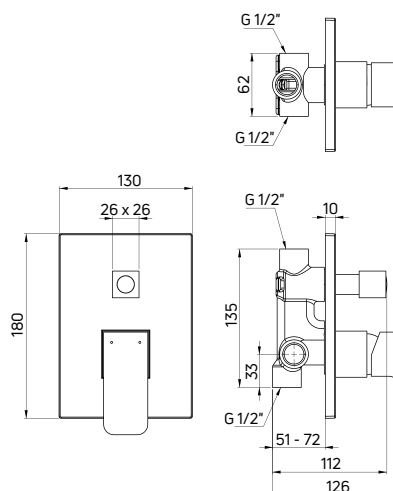

AZALIA

- Głowica ceramiczna 35 mm
- Klasa przepływu S - 15-19,8 l/min
- Grupa akustyczna I - do 20 dB

- 35 mm ceramic cartridge
- Flow class S - 15-19,8 l/min
- Acoustic group I - up to 20 dB

KOD / CODE	EAN	WYKOŃCZENIE / FINISH
BDA 044P	5908212017500	chrom / chrome