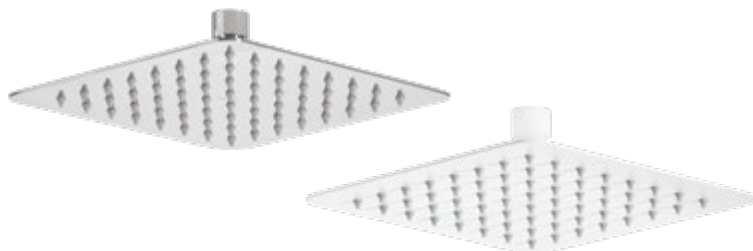

FLOKS

Głowica natryskowa

- Kwadratowa
- 1-funkcyjna
- Materiał: stal
- Klasa przepływu Z - 7,2-12 l/min

Overhead shower

- Square
- 1-function
- Material: steel
- Flow class Z - 7,2-12 l/min

KOD / CODE	EAN	WYKOŃCZENIE / FINISH
NAC 005K	5908212013403	chrom / chrome
NAC 605K	5908212057339	biały / white