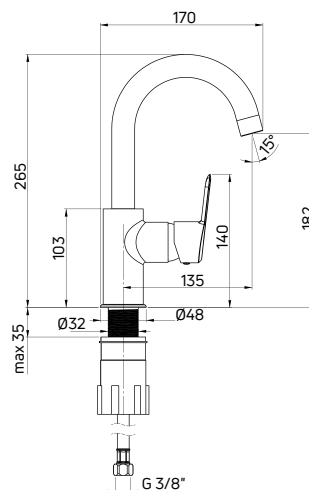

KOD / CODE	EAN	WYKOŃCZENIE / FINISH
BQA D24M	5908212097700	● titanium