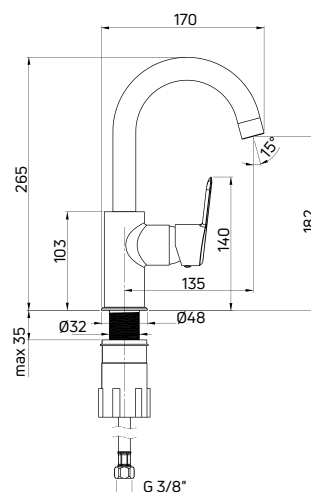

KOD / CODE	EAN	WYKOŃCZENIE / FINISH
BQA Z24M	5907650876311	złoty / gold