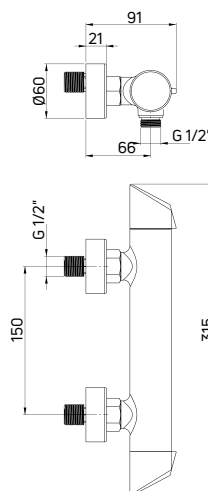

ARNIKA

Bateria wannowa ścienna dwuuchwytowa

- Głowica ceramiczna 35 mm
- Klasa przepływu S - 15-19,8 l/min
- Grupa akustyczna I - do 20 dB
- Bateria wyposażona w zawory zwrotne
- Silikonowy aerator

Bath tap wall-mounted, two-handle

- 35 mm ceramic cartridge
- Flow class S - 15-19,8 l/min
- Acoustic group I - up to 20 dB
- Backflow valves included
- Silicone aerator

KOD / CODE	EAN	WYKOŃCZENIE / FINISH
BQA 010M	5908212053263	chrom / chrome

ARNIKA

Bateria natryskowa ścienna dwuuchwytowa

- Głowica ceramiczna 35 mm
- Klasa przepływu S - 15-19,8 l/min
- Grupa akustyczna I - do 20 dB
- Bateria wyposażona w zawory zwrotne

Shower tap wall-mounted, two-handle

- 35 mm ceramic cartridge
- Flow class S - 15-19,8 l/min
- Acoustic group I - up to 20 dB
- Backflow valves included

KOD / CODE	EAN	WYKOŃCZENIE / FINISH
BQA 040M	5908212053270	chrom / chrome

ARNIKA

Element zewnętrzny do BOXa mieszczącego (BXY X44M)

- Mosiężna rozeta

External element for mixer BOX (BXY X44M)

- Brass rosette

KOD / CODE	EAN	WYKOŃCZENIE / FINISH
BXY 0QAM	5908212084625	chrom / chrome