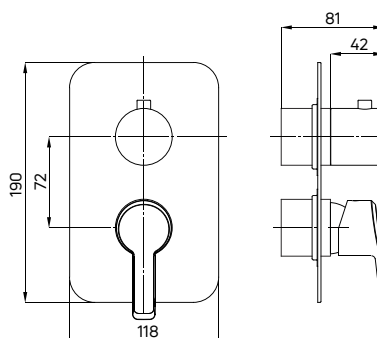

External element for mixer BOX (BXY X44M)

- Brass rosette

KOD / CODE	EAN	WYKOŃCZENIE / FINISH
BXY 0QAM	5908212084625	chrom / chrome