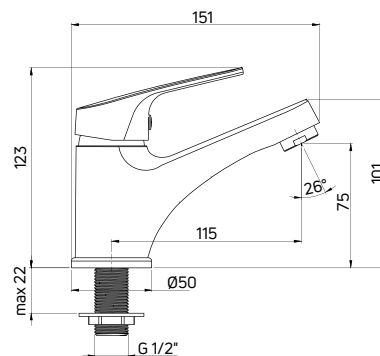

DEANTE

Bateria umywalkowa do zimnej wody lub mieszanej stojąca jednouchwytowa

- Głowica ceramiczna 35 mm
- Klasa przepływu A - 9-15 l/min
- Grupa akustyczna II - do 30 dB

Cold or mixed water washbasin tap deck-mounted, single-handle

- 35 mm ceramic cartridge
- Flow class A - 9-15 l/min
- Acoustic group II - up to 30 dB

KOD / CODE	EAN	WYKOŃCZENIE / FINISH
BEZ 020L	5907650873662	chrom / chrome