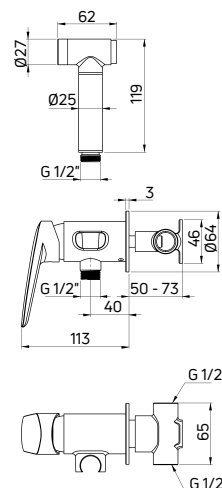

KOD / CODE	EAN	WYKOŃCZENIE / FINISH
BCN 034M	5908212097649	chrom / chrome