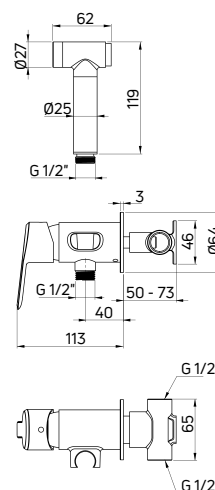

ARNIKA

Bateria bidetowa podtynkowa jednoręczna ze słuchawką typu bidetta

- Głowica ceramiczna 35 mm
- Klasa przepływu Z - 4-9 l/min
- Grupa akustyczna II - do 30 dB
- Bateria wyposażona w zawory zwrotne
- Wąż natryskowy 150 cm
- Słuchawka typu bidetta z włącznikiem start-stop i funkcją COOL OUT (nie nagrzewa się podczas użytkowania)

Bidet tap concealed, single-handle with bidetta-type hand shower

- 35 mm ceramic cartridge
- Flow class Z - 4-9 l/min
- Acoustic group II - up to 30 dB
- Backflow valves included
- 150 cm shower hose
- Bidetta-type hand shower with start-stop switch and COOL OUT function (does not heat up during use)