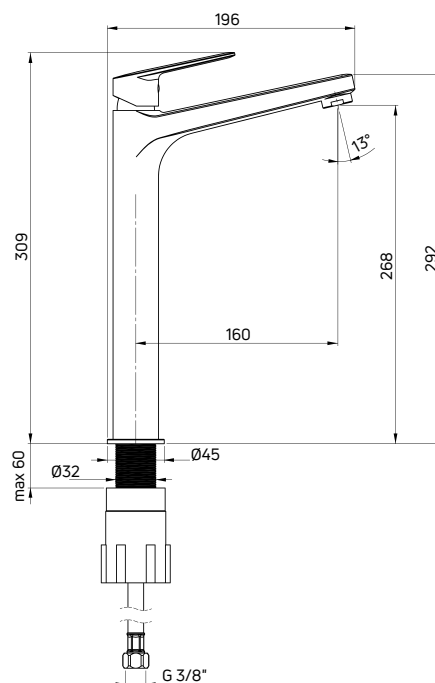

JASMIN

Bateria umywalkowa stojąca jednouchwytywa

- Głowica ceramiczna 25 mm
- Korek click-clack okrągły z przelewem
- Ruchomy, silikonowy aerator
- Klasa przepływu A - 9-15 l/min
- Grupa akustyczna II - do 30 dB
- Wężyki 45 cm

Washbasin tap deck-mounted, single-handle

- 25 mm ceramic cartridge
- Click-clack plug, round with overflow
- Movable, silicone aerator
- Flow class A - 9-15 l/min
- Acoustic group II - up to 30 dB
- 45 cm supply hoses

KOD / CODE	EAN	WYKOŃCZENIE / FINISH
BGJ 021M	5908212061091	chrom / chrome

JASMIN

Bateria umywalkowa stojąca jednouchwytywa wysoka

- Głowica ceramiczna 25 mm
- Korek click-clack okrągły bez przelewu
- Ruchomy, silikonowy aerator
- Klasa przepływu Z - 4-9 l/min
- Grupa akustyczna II - do 30 dB
- Wężyki 45 cm

Washbasin tap deck-mounted, single-handle, tall

- 25 mm ceramic cartridge
- Click-clack plug, round without overflow
- Movable, silicone aerator
- Flow class Z - 4-9 l/min
- Acoustic group II - up to 30 dB
- 45 cm supply hoses

KOD / CODE	EAN	WYKOŃCZENIE / FINISH
BGJ 021K	5908212061138	chrom / chrome

JASMIN

Bateria bidetowa stojąca jednouchwytywa

- Głowica ceramiczna 35 mm
- Korek click-clack okrągły z przelewem
- Klasa przepływu A - 9-15 l/min
- Grupa akustyczna II - do 30 dB
- Wężyki 45 cm

Bidet tap deck-mounted, single-handle

- 35 mm ceramic cartridge
- Click-clack plug, round with overflow
- Flow class A - 9-15 l/min
- Acoustic group II - up to 30 dB
- 45 cm supply hoses

KOD / CODE	EAN	WYKOŃCZENIE / FINISH
BGJ 031M	5908212061114	chrom / chrome