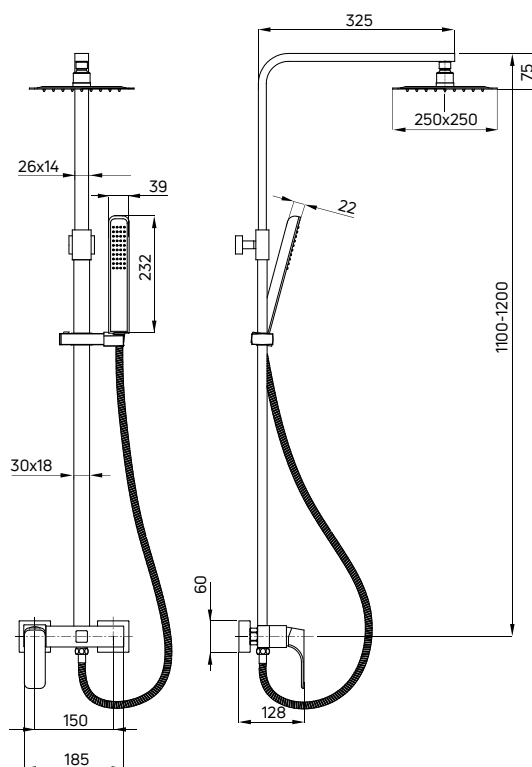

Shower column with mixer tap

- Brass sliding bar with adjustable height 1100-1200 mm
- Steel overhead shower
- 1-function hand shower
- Nero shower hose 150 cm
- 35 mm ceramic cartridge
- Adjustable height and slope angle of the hand shower