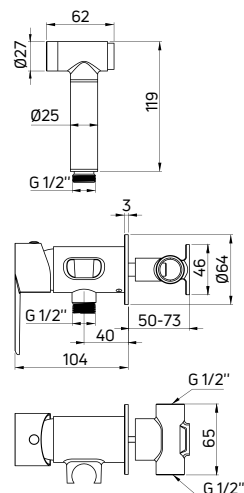

Bidet tap
concealed, single-handle
with bidetta-type hand shower

- 35 mm ceramic cartridge
- Flow class Z - 4-9 l/min
- Acoustic group II - up to 30 dB
- Backflow valves included
- 150 cm shower hose
- Bidetta-type hand shower with start-stop switch and COOL OUT function (does not heat up during use)

KOD / CODE	EAN	WYKOŃCZENIE / FINISH
BQG 034M	5907650879718	chrom / chrome