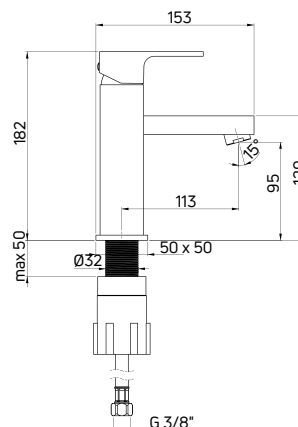

KOD / CODE	EAN	WYKOŃCZENIE / FINISH
BBZ N21M	5908212086704	● nero