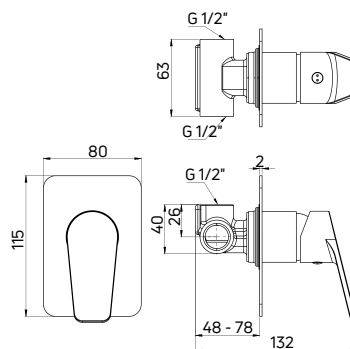

Shower tap concealed, single-handle without shower diverter

- 35 mm ceramic cartridge
- Flow class S - 15-19,8 l/min
- Acoustic group I - up to 20 dB
- Brass rosette