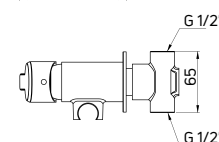

KOD / CODE	EAN	WYKOŃCZENIE / FINISH
BQA 034M	5908212075869	chrom / chrome