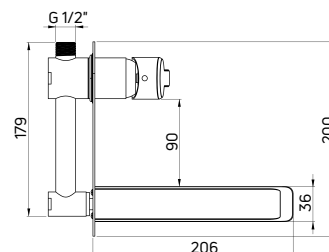

KOD / CODE	EAN	WYKOŃCZENIE / FINISH
BQA 054L	5908212075524	chrom / chrome