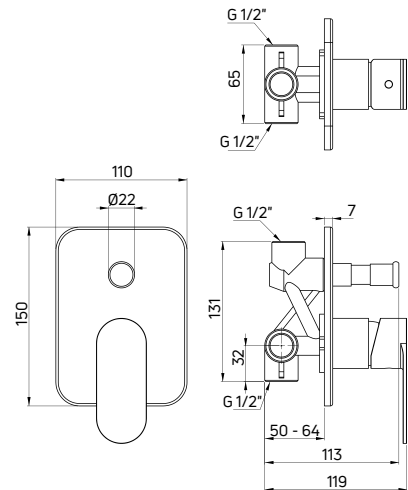

ALPINIA

Bateria natryskowa
podtynkowa jednouchwytywa
z przetącznikiem natrysku

- Głowica ceramiczna 35 mm
- Klasa przepływu S - 15-19,8 l/min
- Grupa akustyczna II - do 30 dB
- Przetącznik funkcji: ciśnieniowy z blokadą

Shower tap
concealed, single-handle with shower
diverter

- 35 mm ceramic cartridge
- Flow class S - 15-19,8 l/min
- Acoustic group II - up to 30 dB
- Shower diverter: pressure with lock

KOD / CODE	EAN	WYKOŃCZENIE / FINISH
BGA 044P	5908212085585	chrom / chrome