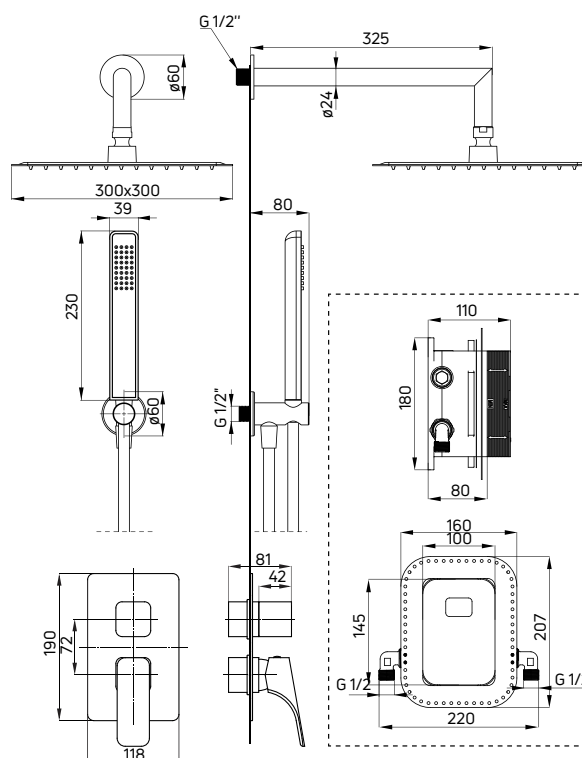

KOD / CODE	EAN	WYKOŃCZENIE / FINISH
BXYZ0QHM	5908212084861	chrom / chrome