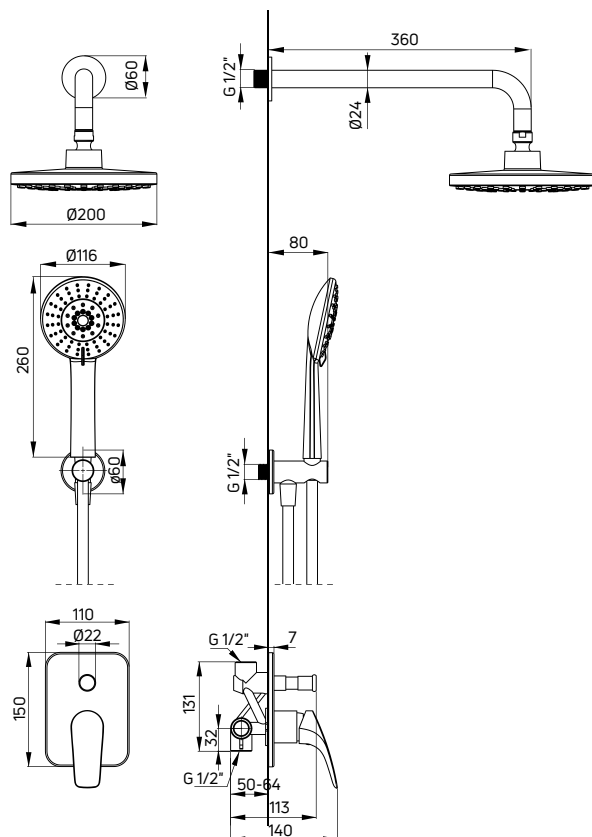

AVIS

Bateria natryskowa
podtynkowa jednouchwytywa
z przełącznikiem natrysku

- Głowica ceramiczna 35 mm
- Klasa przepływu S - 15-19,8 l/min
- Grupa akustyczna I - do 20 dB
- Przełącznik funkcji: ciśnieniowy z blokadą

Shower tap
concealed, single-handle with shower
diverter

- 35 mm ceramic cartridge
- Flow class S - 15-19,8 l/min
- Acoustic group I - up to 20 dB
- Function switch: pressure with lock

KOD / CODE	EAN	WYKOŃCZENIE / FINISH
BGV 044P	5908212099810	chrom / chrome

AVIS

Komplet natryskowy
podtynkowy

- Bateria mieszcząca z przełącznikiem natrysku (BGV 044P)
- Wylewka ścienna natryskowa (NAC 047K)
- 2-funkcyjna głowica natryskowa (NAC 03EK)
- 5-funkcyjna słuchawka natryskowa
- Wąż natryskowy stalowy rozciągliwy, 150 cm (NDA 051W)
- Przyłącze z uchwytem na słuchawkę (NAC 051K)

Shower set
concealed

- Mixer tap with shower switch (BGV 044P)
- Wall-mounted shower arm (NAC 047K)
- 2-function overhead shower (NAC 03EK)
- 5-function hand shower
- Stainless steel extensible shower hose, 150 cm (NDA 051W)
- Connection with hand shower holder (NAC 051K)

2x

KOD / CODE	EAN	WYKOŃCZENIE / FINISH
NAC 09KP	5908212085646	chrom / chrome