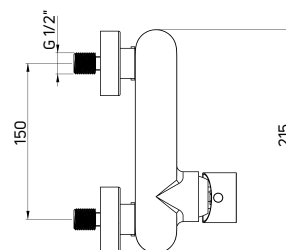

AGAWA

Bateria wannowa 3-otworowa mieszcząca jednouchwytywa

- Głowica ceramiczna 35 mm
- Ruchomy aerator
- Klasa przepływu S - 15-19,8 l/min
- Grupa akustyczna I - do 20 dB
- Przetłącznik funkcji typu Click

Bath tap 3-hole, single-handle

- 35 mm ceramic cartridge
- Movable aerator
- Flow class S - 15-19,8 l/min
- Acoustic group I - up to 20 dB
- Click type function switch

KOD / CODE	EAN	WYKOŃCZENIE / FINISH
BQG 013M	05908212083482	chrom / chrome

AGAWA

Bateria natryskowa ścienna jednouchwytywa

- Głowica ceramiczna 35 mm
- Klasa przepływu S - 15-19,8 l/min
- Grupa akustyczna I - do 20 dB

Shower tap wall-mounted, single-handle

- 35 mm ceramic cartridge
- Flow class S - 15-19,8 l/min
- Acoustic group I - up to 20 dB

KOD / CODE	EAN	WYKOŃCZENIE / FINISH
BQG 040M	05908212083512	chrom / chrome

AGAWA

Bateria natryskowa podtynkowa jednouchwytywa z przetłącznikiem natrysku

- Głowica ceramiczna 35 mm
- Klasa przepływu A - 9,1-15 l/min
- Grupa akustyczna I - do 20 dB
- Mosiężna rozeta
- Przetłącznik funkcji typu Click

Shower tap concealed, single-handle with shower diverter

- 35 mm ceramic cartridge
- Flow class S - A - 9,1-15 l/min
- Acoustic group I - up to 20 dB
- Brass rosette
- Click type function switch

KOD / CODE	EAN	WYKOŃCZENIE / FINISH
BQG 045P	05907650873556	chrom / chrome