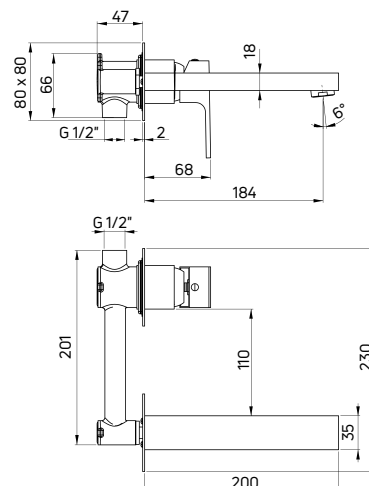

KOD / CODE	EAN	WYKOŃCZENIE / FINISH
BBZ N54L	5908212099964	● nero