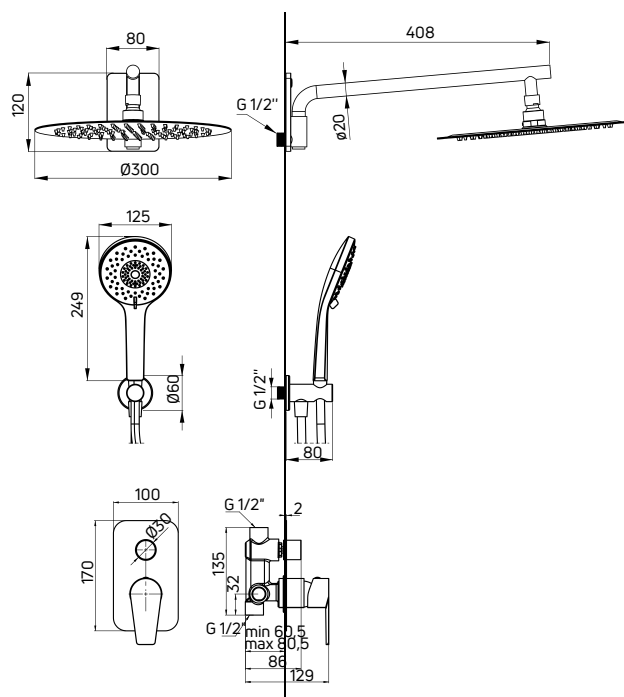

KOD / CODE	EAN	WYKOŃCZENIE / FINISH
NAC 09NP	05908212055014	chrom / chrome