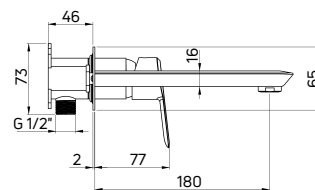

KOD / CODE	EAN	WYKOŃCZENIE / FINISH
BQA 054L	5908212075524	chrom / chrome