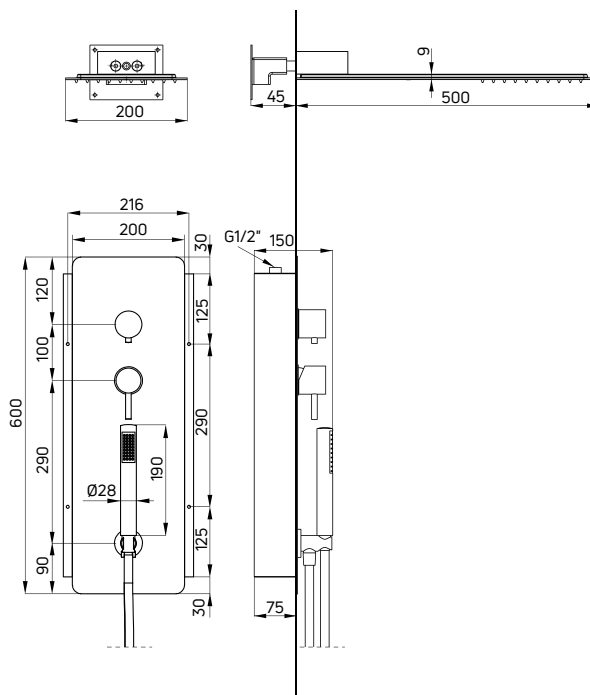

Shower set concealed

- Mixer tap (NAC 09CM)
- 2-function, steel overhead shower SLIM (NAC 096K)
- 4-way shower switch with water flow adjustment
- 1-function hand shower
- 150 cm steel, extensible shower hose
- Mechanical shower diverter