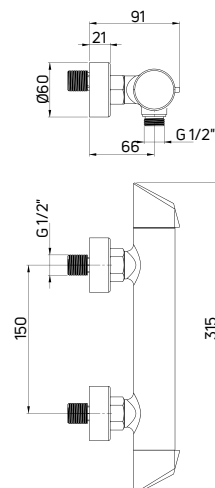

KOD / CODE	EAN	WYKOŃCZENIE / FINISH
BQA D40M	5908212092088	titanium