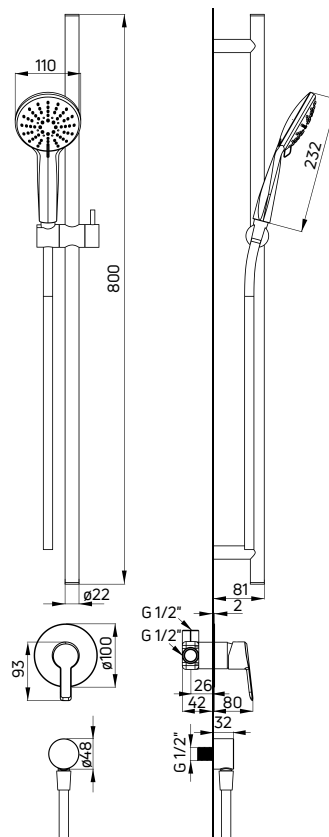

ARNIKA

ZAWIERA
ELEMENT
PODTYNKOWY
/ CONCEALED
ELEMENT
INCLUDED

KOD / CODE	EAN	WYKOŃCZENIE / FINISH
NAC 09IP	5908212085622	chrom / chrome

Komplet natryskowy podtynkowy

- Bateria mieszaczowa bez przełącznika natrysku (BQA 044L)
- 3-funkcyjny zestaw natryskowy (NGK 051K)
- Przyłącze do węża (NAC 054K)

Shower set concealed

- Mixing shower tap without shower switch (BQA 044L)
- 3-function shower set (NGK 051K)
- Hose connector (NAC 054K)

! SZCZEGÓŁOWE INFORMACJE O POSZCZEGÓLNYCH ELEMENTACH ZNAJDUJĄ SIĘ W ROZDZIALE **PRODUKTY UZUPEŁNIAJĄCE**

DETAILED INFORMATION ON INDIVIDUAL ELEMENTS CAN BE FOUND IN **THE COMPLEMENTARY PRODUCTS CHAPTER**

ARNIKA

ZAWIERA
ELEMENT
PODTYNKOWY
/ CONCEALED
ELEMENT
INCLUDED

KOD / CODE	EAN	WYKOŃCZENIE / FINISH
NAC N9FP	5908212085639	nero

Komplet natryskowy podtynkowy

- Bateria mieszaczowa bez przełącznika natrysku (BQA N44L)
- 1-funkcyjny zestaw natryskowy (NCC B51K)
- Przyłącze do węża (NAC N54K)

Shower set concealed

- Mixing shower tap without shower switch (BQA N44L)
- 3-function shower set (NCC B51K)
- Hose connector (NAC N54K)