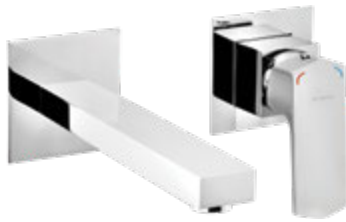

MARUNA

Bateria umywalkowa
podtynkowa jednouchwytywa

- Głowica ceramiczna 35 mm
- Ruchomy aerator
- Klasa przepływu Z - 4-9 l/min
- Grupa akustyczna I - do 20 dB
- Mosiężna rozeta

Washbasin tap
concealed, single-handle

- 35 mm ceramic cartridge
- Movable aerator
- Flow class Z - 4-9 l/min
- Acoustic group I - up to 20 dB
- Brass rosette