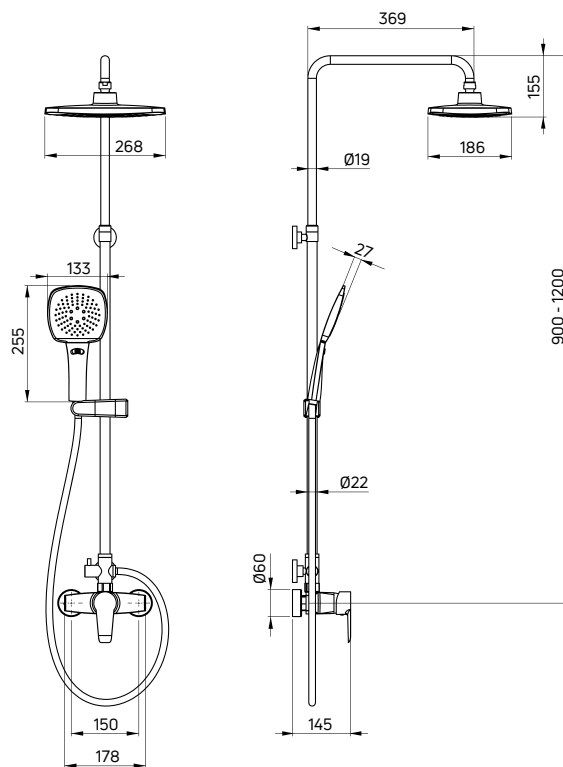

Shower column with mixer tap

- Sliding bar with adjustable height 900-1200 mm
- Chrome-plated overhead shower, 2-function
- 3-function hand shower
- Steel shower hose 150 cm
- 40 mm ceramic cartridge
- Adjustable height and slope angle of the hand shower

KOD / CODE	EAN	WYKOŃCZENIE / FINISH
NAC 01EM	5908212053409	chrom / chrome