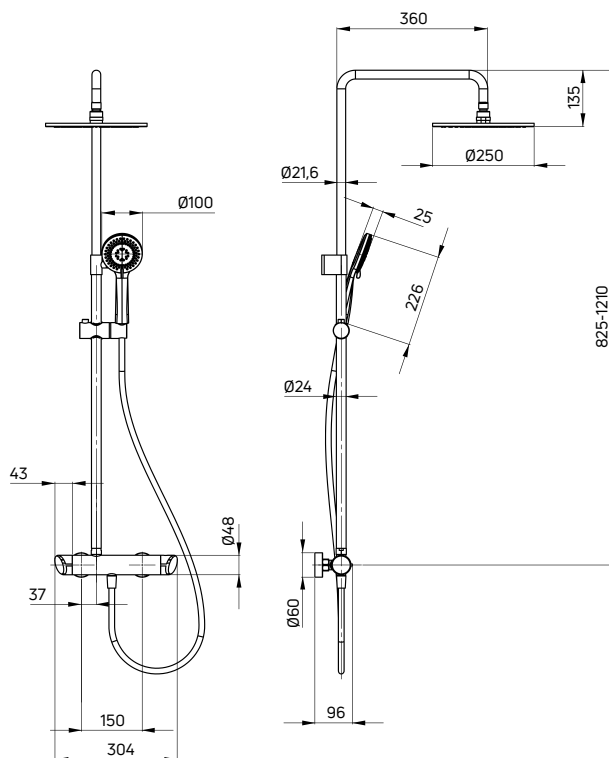

Shower column with mixer tap

- Brass sliding bar with adjustable height 825-1210 mm
- Brass overhead shower
- 3-function hand shower
- Steel shower hose 150 cm
- Ceramic cartridge 35 mm
- Adjustable height and slope angle of the hand shower
- Asymmetrical position of the shower bar in relation to the mixer
- Convenient knobs instead of a standard handle

KOD / CODE	EAN	WYKOŃCZENIE / FINISH
NAC Z1QK	5907650877325	złoty / gold