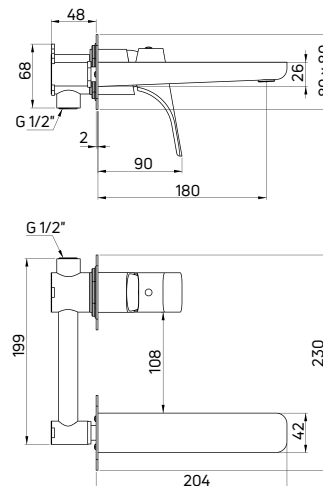

KOD / CODE	EAN	WYKOŃCZENIE / FINISH
BQH 054L	5908212075708	chrom / chrome