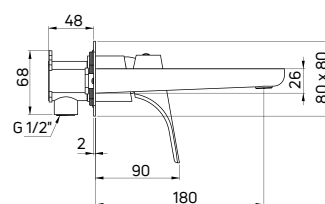

HIACYNT

Bateria umywalkowa podtynkowa jednouchwytkowa

- Głowica ceramiczna 35 mm
- Ruchomy aerator
- Klasa przepływu Z - 4-9 l/min
- Grupa akustyczna I - do 20 dB
- Mosiężna rozeta

Washbasin tap concealed, single-handle

- 35 mm ceramic cartridge
- Movable aerator
- Flow class Z - 4-9 l/min
- Acoustic group I - up to 20 dB
- Brass rosette

KOD / CODE	EAN	WYKOŃCZENIE / FINISH
BQH N54L	5908212078013	● nero

HIACYNT

Bateria bidetowa stojąca jednouchwytkowa

- Głowica ceramiczna 35 mm
- Korek click-clack okrągły z przelewem
- Klasa przepływu A - 9-15 l/min
- Grupa akustyczna I - do 20 dB
- Wężyki 45 cm

Bidet tap deck-mounted, single-handle

- 35 mm ceramic cartridge
- Click-clack plug, round with overflow
- Flow class A - 9-15 l/min
- Acoustic group I - up to 20 dB
- 45 cm supply hoses

KOD / CODE	EAN	WYKOŃCZENIE / FINISH
BQH N31M	5908212074244	● nero

HIACYNT

Bateria wannowa ścienna jednouchwytkowa

- Głowica ceramiczna 35 mm
- Ruchomy aerator
- Klasa przepływu S - 15-19,8 l/min
- Grupa akustyczna I - do 20 dB
- Przetątnik funkcji: ciśnieniowy z blokadą

Bath tap wall-mounted, single-handle

- 35 mm ceramic cartridge
- Movable aerator
- Flow class S - 15-19,8 l/min
- Acoustic group I - up to 20 dB
- Shower diverter: pressure with lock

KOD / CODE	EAN	WYKOŃCZENIE / FINISH
BQH N10M	5908212074220	● nero