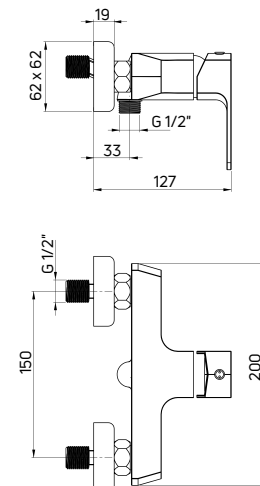

KOD / CODE	EAN	WYKOŃCZENIE / FINISH
BGM 040M	5908212055557	chrom / chrome