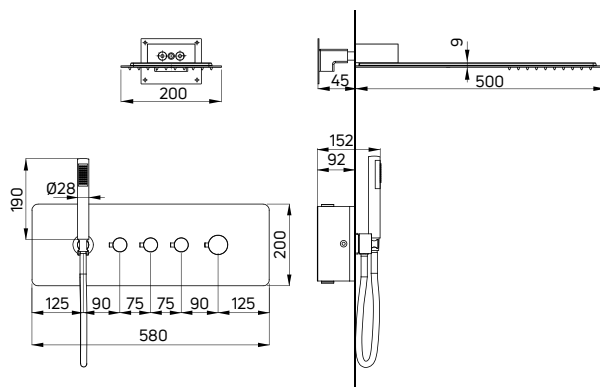

Shower set concealed

- Thermostatic tap (NAC 09CT)
- 2-function, steel overhead shower SLIM (NAC 096K)
- 3-way shower switch with water flow adjustment
- 1-function hand shower
- 150 cm steel, extensible shower hose
- Mechanical shower diverter