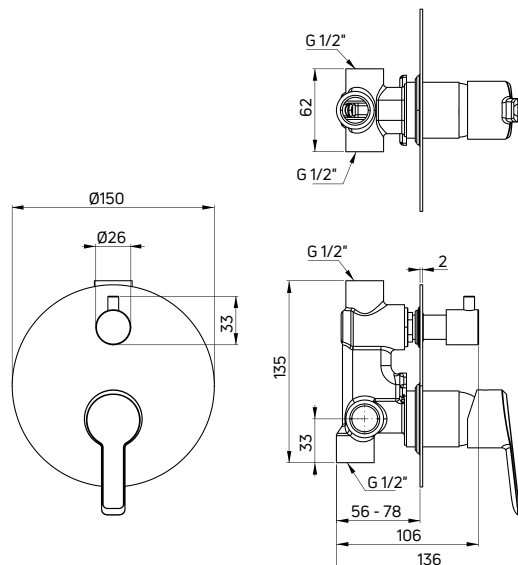

Shower tap
concealed, single-handle with shower
diverter

- 35 mm ceramic cartridge
- Flow class S - 15-19,8 l/min
- Acoustic group I - up to 20 dB
- Brass rosette

KOD / CODE	EAN	WYKOŃCZENIE / FINISH
BQA N44P	5908212074282	● nero