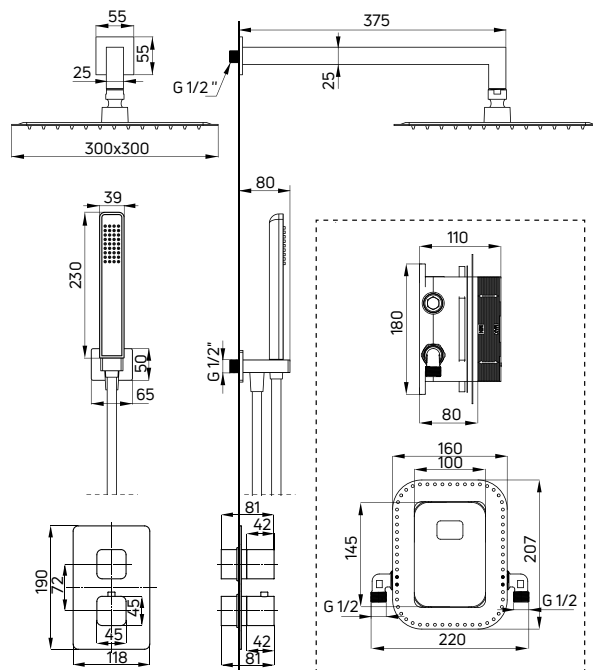

ZAWIERA
BOX
PODTYNKOWY
/ CONCEALED
BOX
INCLUDED

KOD / CODE	EAN	WYKOŃCZENIE / FINISH
BXYZNECT	5908212080771	● nero

Komplet natryskowy z BOXem termostatycznym

- BOX podtynkowy termostatyczny z przełącznikiem natrysku (BXY X44T)
- Element natynkowy do BOXa termostatycznego (BXY NECT)
- Wylewka ścienna natryskowa (NAC N46K)
- Stalowa głowica natryskowa (NAC 209K)
- 1-funkcyjna słuchawka natryskowa (XDCH2SLZ1)
- Wąż natryskowy, 150 cm (XNCH0PLD1)
- Przytączę z uchwytem na słuchawkę (NAC N53K)

Shower set concealed with a thermostatic BOX

- Concealed thermostatic BOX with shower switch (BXY X44T)
- Thermostatic BOX component (BXY NECT)
- Wall-mounted shower arm (NAC N46K)
- Steel overhead shower (NAC 209K)
- 1-function hand shower (XDCH2SLZ1)
- Shower hose, 150 cm (XNCH0PLD1)
- Connection with hand shower holder (NAC N53K)

! SZCZEGÓLNE INFORMACJE O POSZCZEGÓLNYCH ELEMENTACH ZNAJDUJĄ SIĘ W ROZDZIALE PRODUKTY UZUPEŁNIAJĄCE

DETAILED INFORMATION ON INDIVIDUAL ELEMENTS CAN BE FOUND IN THE COMPLEMENTARY PRODUCTS CHAPTER

Komplet natryskowy z BOXem termostatycznym

- BOX podtynkowy termostatyczny z przełącznikiem natrysku (BXY X44T)
- Element natynkowy do BOXa termostatycznego (BXY AECT)
- Wylewka ścienna natryskowa (NAC A40K)
- Stalowa głowica natryskowa (NAC 605K)
- 1-funkcyjna słuchawka natryskowa (NQH A51S)
- Wąż natryskowy, 150 cm (NDA A51W)
- Przytączę z uchwytem na słuchawkę (NAC A51K)

Shower set concealed with a thermostatic BOX

- Concealed thermostatic BOX with shower switch (BXY X44T)
- Thermostatic BOX component (BXY AECT)
- Wall-mounted shower arm (NAC A40K)
- Steel overhead shower (NAC 605K)
- 1-function hand shower (NQH A51S)
- Shower hose, 150 cm (NDA A51W)
- Connection with hand shower holder (NAC A51K)