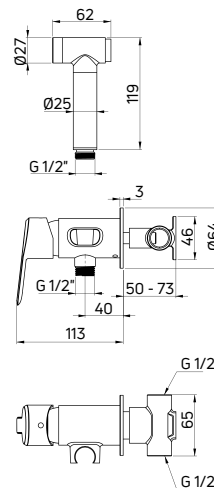

KOD / CODE	EAN	WYKOŃCZENIE / FINISH
BQA Z34M	5907650879503	złoty / gold