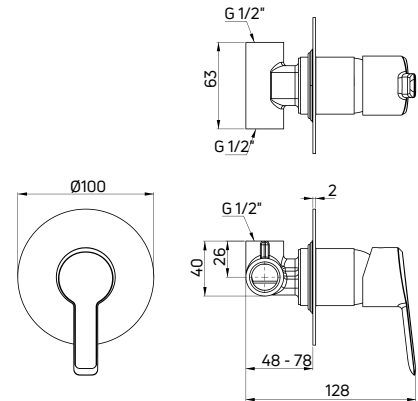

Element zewnętrzny
do BOXa termostaticznego
(BXY X44T)

- Mosiężna rozeta

External element
for thermostatic BOX
(BXY X44T)

- Brass rosette

KOD / CODE	EAN	WYKOŃCZENIE / FINISH
BXY 0EBT	5908212079393	chrom / chrome

ARNIKA

Bateria natryskowa
podtynkowa jednouchwytywa bez
przetęcznika natrysku

- Głowica ceramiczna 35 mm
- Klasa przepływu S - 15-19,8 l/min
- Grupa akustyczna I - do 20 dB
- Mosiężna rozeta

Shower tap
concealed, single-handle without
shower diverter

- 35 mm ceramic cartridge
- Flow class S - 15-19,8 l/min
- Acoustic group I - up to 20 dB
- Brass rosette

KOD / CODE	EAN	WYKOŃCZENIE / FINISH
BQA 044L	5908212074268	chrom / chrome

ARNIKA

Bateria natryskowa
podtynkowa jednouchwytywa
z przetęcznikiem natrysku

- Głowica ceramiczna 35 mm
- Klasa przepływu S - 15-19,8 l/min
- Grupa akustyczna I - do 20 dB
- Mosiężna rozeta

Shower tap
concealed, single-handle with shower
diverter

- 35 mm ceramic cartridge
- Flow class S - 15-19,8 l/min
- Acoustic group I - up to 20 dB
- Brass rosette

KOD / CODE	EAN	WYKOŃCZENIE / FINISH
BQA 044P	5908212074275	chrom / chrome