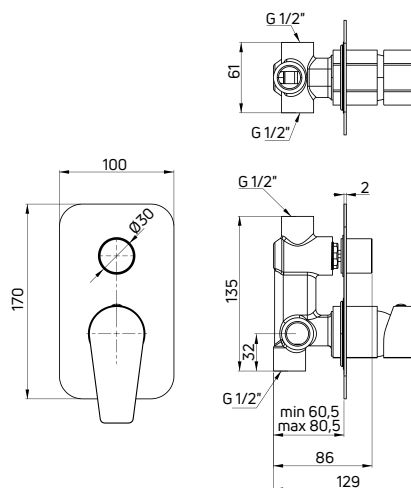

AGAWA

Bateria wannowa 3-otworowa mieszcząca jednouchwytywa

- Głowica ceramiczna 35 mm
- Ruchomy aerator
- Klasa przepływu S - 15-19,8 l/min
- Grupa akustyczna I - do 20 dB
- Przetłącznik funkcji typu Click

Bath tap 3-hole, single-handle

- 35 mm ceramic cartridge
- Movable aerator
- Flow class S - 15-19,8 l/min
- Acoustic group I - up to 20 dB
- Click type function switch

KOD / CODE	EAN	WYKOŃCZENIE / FINISH
BQG 013M	05908212083482	chrom / chrome

AGAWA

Bateria natryskowa ścienna jednouchwytywa

- Głowica ceramiczna 35 mm
- Klasa przepływu S - 15-19,8 l/min
- Grupa akustyczna I - do 20 dB

Shower tap wall-mounted, single-handle

- 35 mm ceramic cartridge
- Flow class S - 15-19,8 l/min
- Acoustic group I - up to 20 dB

KOD / CODE	EAN	WYKOŃCZENIE / FINISH
BQG 040M	05908212083512	chrom / chrome

AGAWA

Bateria natryskowa podtynkowa jednouchwytywa z przetłącznikiem natrysku

- Głowica ceramiczna 35 mm
- Klasa przepływu A - 9,1-15 l/min
- Grupa akustyczna I - do 20 dB
- Mosiężna rozeta
- Przetłącznik funkcji typu Click

Shower tap concealed, single-handle with shower diverter

- 35 mm ceramic cartridge
- Flow class S - A - 9,1-15 l/min
- Acoustic group I - up to 20 dB
- Brass rosette
- Click type function switch

KOD / CODE	EAN	WYKOŃCZENIE / FINISH
BQG 045P	05907650873556	chrom / chrome