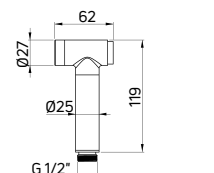

KOD / CODE	EAN	WYKOŃCZENIE / FINISH
BQA N34M	5908212095669	● nero