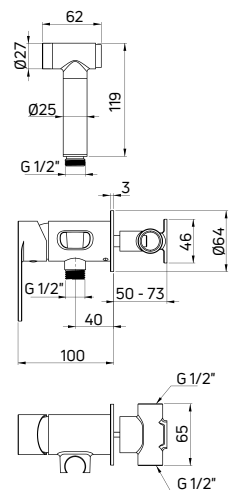

ALPINIA

Bateria bidetowa stojąca jednouchwytywa

- Głowica ceramiczna 35 mm
- Korek click-clack okrągły z przelewem
- Klasa przepływu A - 9-15 l/min
- Grupa akustyczna I - do 20 dB
- Wężyki 45 cm

Bidet tap deck-mounted, single-handle

- 35 mm ceramic cartridge
- Click-clack plug, round with overflow
- Flow class A - 9-15 l/min
- Acoustic group I - up to 20 dB
- 45 cm supply hoses

KOD / CODE	EAN	WYKOŃCZENIE / FINISH
BGA 031M	5908212053539	chrom / chrome

ALPINIA

Bateria bidetowa podtynkowa jednouchwytywa ze słuchawką typu bidetta

- Głowica ceramiczna 35 mm
- Klasa przepływu Z - 4-9 l/min
- Grupa akustyczna II - do 30 dB
- Bateria wyposażona w zawory zwrotne
- Wąż natryskowy 150 cm
- Słuchawka typu bidetta z włącznikiem start-stop i funkcją COOL OUT (nie nagrzewa się podczas użytkowania)

Bidet tap concealed, single-handle with bidetta-type hand shower

- 35 mm ceramic cartridge
- Flow class Z - 4-9 l/min
- Acoustic group II - up to 30 dB
- Backflow valves included
- 150 cm shower hose
- Bidetta-type hand shower with start-stop switch and COOL OUT function (does not heat up during use)

KOD / CODE	EAN	WYKOŃCZENIE / FINISH
BGA 034M	5908212073810	chrom / chrome

ALPINIA

Bateria wannowa ścienna jednouchwytywa

- Głowica ceramiczna 35 mm
- Klasa przepływu S - 15-19,8 l/min
- Grupa akustyczna I - do 20 dB
- Przetątnik funkcji: ciśnieniowy z blokadą

Bath tap wall-mounted, single-handle

- 35 mm ceramic cartridge
- Flow class S - 15-19,8 l/min
- Acoustic group I - up to 20 dB
- Shower diverter: pressure with lock

KOD / CODE	EAN	WYKOŃCZENIE / FINISH
BGA 010M	5908212053492	chrom / chrome