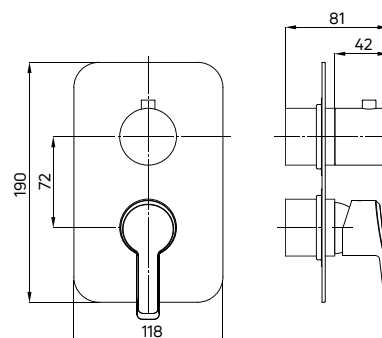

External element
for mixer BOX
(BXY X44M)

- Brass rosette

KOD / CODE	EAN	WYKOŃCZENIE / FINISH
BXY NQAM	5908212084663	● nero