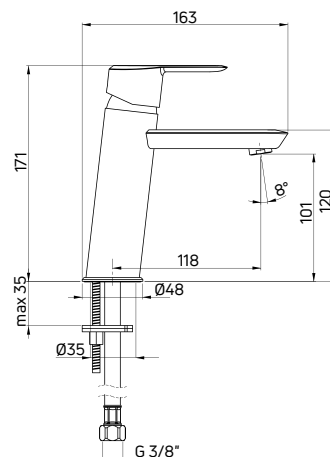

ARNIKA

Bateria umywalkowa stojąca jednouchwytywa z ECO-aeratorem 4,5 l/min

- Głowica ceramiczna 35 mm
- Korek click-clack okrągły z przelewem
- Klasa przepływu Z - 4-9 l/min
- Grupa akustyczna I - do 20 dB
- Wężyki 45 cm

Washbasin tap deck-mounted, single-handle with ECO-aerator 4,5 l/min

- 35 mm ceramic cartridge
- Click-clack plug, round with overflow
- Flow class Z - 4-9 l/min
- Acoustic group I - up to 20 dB
- 45 cm supply hoses

Przepływ przy zastosowaniu aeratorów / Flow with the use of aerators

KOD / CODE	EAN	WYKOŃCZENIE / FINISH
BQAE021M	5908212074312	chrom / chrome

AZALIA

Bateria umywalkowa stojąca jednouchwytywa z ECO-aeratorem 4,5 l/min

- Głowica ceramiczna 35 mm
- Korek click-clack okrągły z przelewem
- Klasa przepływu Z - 4-9 l/min
- Grupa akustyczna I - do 20 dB
- Wężyki 45 cm

Washbasin tap deck-mounted, single-handle ECO-aerator 4,5 l/min

- 35 mm ceramic cartridge
- Click-clack plug, round with overflow
- Flow class Z - 4-9 l/min
- Acoustic group I - up to 20 dB
- 45 cm supply hoses

Przepływ przy zastosowaniu aeratorów / Flow with the use of aerators

Alternatywny aerator zmniejszający przepływ / Alternative aerator to reduce flow

KOD / CODE	EAN	PRODUKT / PRODUCT
ABA24PS1	5908212060698	AERATOR 1,9 L/MIN

KOD / CODE	EAN	WYKOŃCZENIE / FINISH
BDAE021M	5908212074343	chrom / chrome