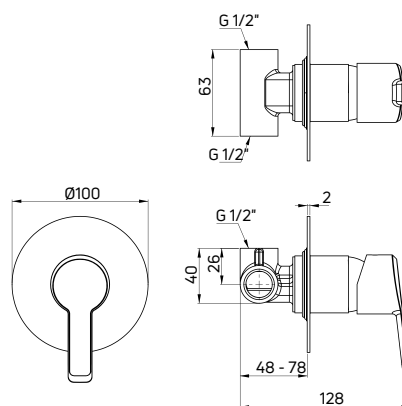

KOD / CODE	EAN	WYKOŃCZENIE / FINISH
BQA D44L	5908212092095	● titanium