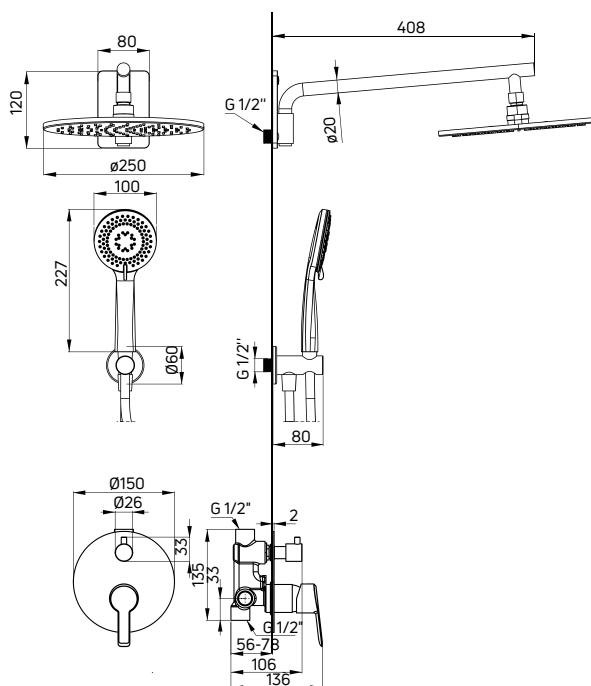

KOD / CODE	EAN	WYKOŃCZENIE / FINISH
NAC Z9QP	5907650877295	złoty / gold