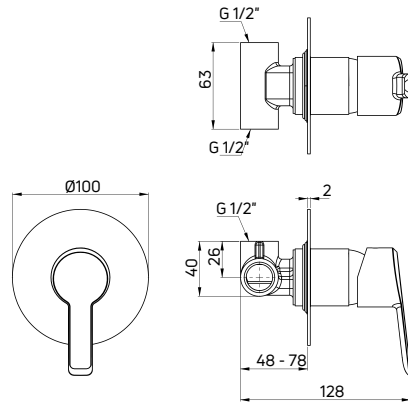

- Mosiężna rozeta

- Brass rosette

KOD / CODE	EAN	WYKOŃCZENIE / FINISH
BXY NEBT	5908212079478	● nero

ARNIKA

- Głowica ceramiczna 35 mm
- Klasa przepływu S - 15-19,8 l/min
- Grupa akustyczna I - do 20 dB
- Mosiężna rozeta

- 35 mm ceramic cartridge
- Flow class S - 15-19,8 l/min
- Acoustic group I - up to 20 dB
- Brass rosette

KOD / CODE	EAN	WYKOŃCZENIE / FINISH
BQA N44L	5908212075258	● nero

ARNIKA

- Głowica ceramiczna 35 mm
- Klasa przepływu S - 15-19,8 l/min
- Grupa akustyczna I - do 20 dB
- Mosiężna rozeta

- 35 mm ceramic cartridge
- Flow class S - 15-19,8 l/min
- Acoustic group I - up to 20 dB
- Brass rosette

KOD / CODE	EAN	WYKOŃCZENIE / FINISH
BQA N44P	5908212074282	● nero