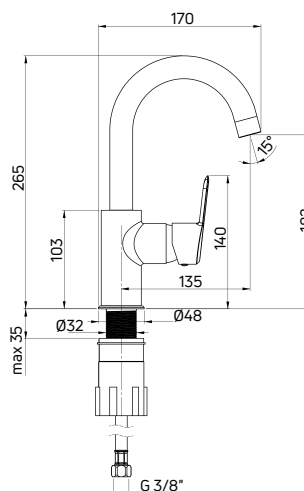

KOD / CODE	EAN	WYKOŃCZENIE / FINISH
BQA N24M	5908212097694	● nero