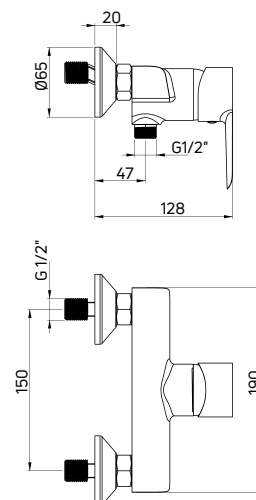

KOD / CODE	EAN	WYKOŃCZENIE / FINISH
BFC 040M	5908212083703	chrom / chrome