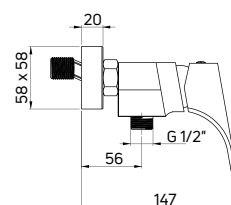

KOD / CODE	EAN	WYKOŃCZENIE / FINISH
BQH N40M	5908212074237	● nero