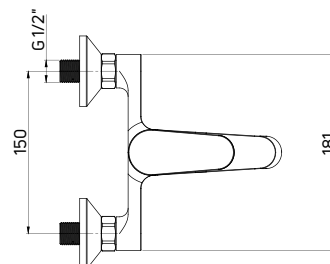

KOD / CODE	EAN	WYKOŃCZENIE / FINISH
BGC 010M	5908212053591	chrom / chrome