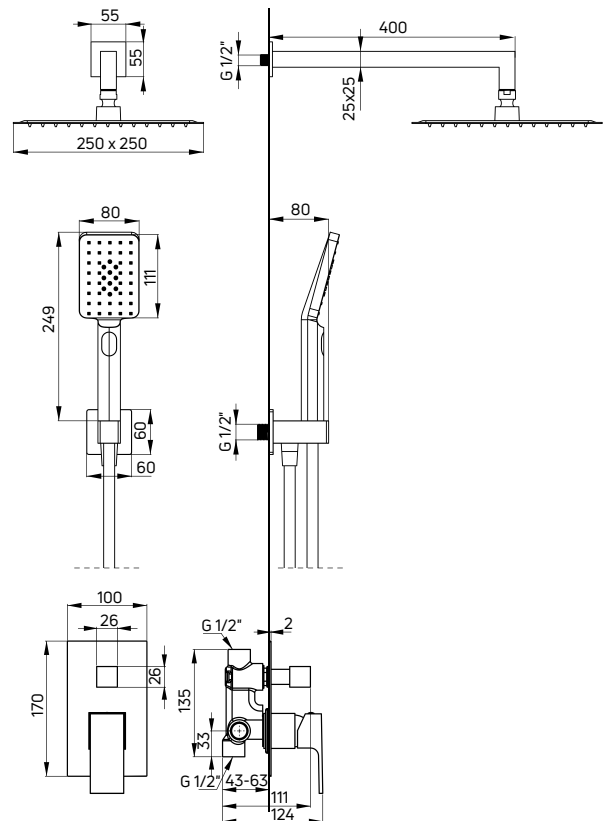

Shower set concealed

- Mixer tap with shower switch (BBZ 044P)
- Wall-mounted shower arm (NAC 049K)
- Steel overhead shower (NAC 002K)
- 3-function hand shower (NGA 051S)
- Shower hose, 150 cm (NDA P51W)
- Connection with hand shower holder (NAC 052K)