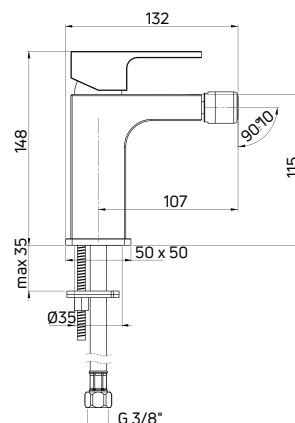

Bidet tap deck-mounted, single-handle

- 35 mm ceramic cartridge
- Click-clack plug, round with overflow
- Flow class A - 9-15 l/min
- Acoustic group I - up to 20 dB
- 45 cm supply hoses

KOD / CODE	EAN	WYKOŃCZENIE / FINISH
BDA 031M	5908212004319	chrom / chrome