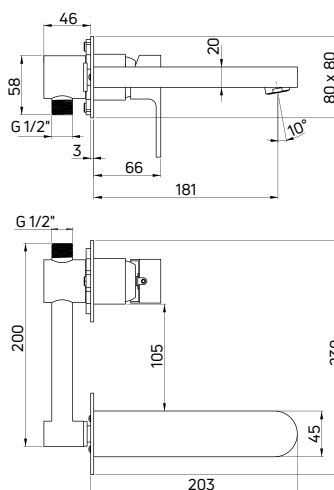

AZALIA

Bateria umywalkowa stojąca jednouchwytywa

- Głowica ceramiczna 35 mm
- Korek click-clack okrągły z przelewem
- Klasa przepływu A - 9-15 l/min
- Grupa akustyczna I - do 20 dB
- Wężyki 45 cm

Washbasin tap deck-mounted, single-handle

- 35 mm ceramic cartridge
- Click-clack plug, round with overflow
- Flow class A - 9-15 l/min
- Acoustic group I - up to 20 dB
- 45 cm supply hoses

KOD / CODE	EAN	WYKOŃCZENIE / FINISH
BDA 021M	5908212004272	chrom / chrome

AZALIA

Bateria umywalkowa podtynkowa jednouchwytywa

- Głowica ceramiczna 35 mm
- Klasa przepływu Z - 4-9 l/min
- Grupa akustyczna I - do 20 dB
- Mosiężna rozeta

Washbasin tap concealed, single-handle

- 35 mm ceramic cartridge
- Flow class Z - 4-9 l/min
- Acoustic group I - up to 20 dB
- Brass rosette

KOD / CODE	EAN	WYKOŃCZENIE / FINISH
BDA 054L	5908212045428	chrom / chrome

AZALIA

Bateria bidetowa stojąca jednouchwytywa

- Głowica ceramiczna 35 mm
- Korek click-clack okrągły z przelewem
- Klasa przepływu A - 9-15 l/min
- Grupa akustyczna I - do 20 dB
- Wężyki 45 cm

Bidet tap deck-mounted, single-handle

- 35 mm ceramic cartridge
- Click-clack plug, round with overflow
- Flow class A - 9-15 l/min
- Acoustic group I - up to 20 dB
- 45 cm supply hoses

KOD / CODE	EAN	WYKOŃCZENIE / FINISH
BDA 031M	5908212004319	chrom / chrome