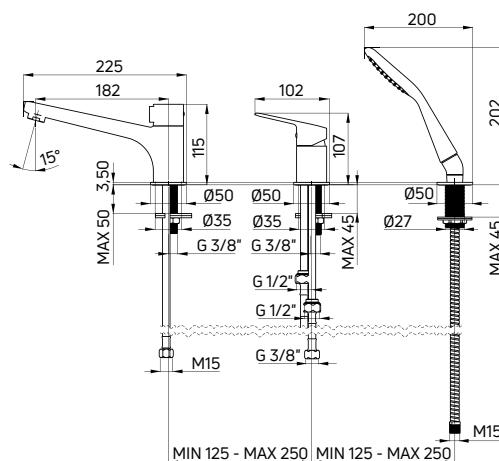

KOD / CODE	EAN	WYKOŃCZENIE / FINISH
BGJ N13M	5908212096840	● nero