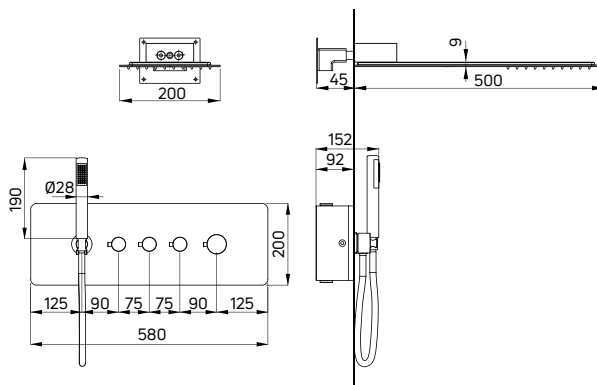

Shower set concealed

- Thermostatic tap (NAC 09CT)
- 2-function, steel overhead shower SLIM (NAC 096K)
- 3-way shower switch with water flow adjustment
- 1-function hand shower
- 150 cm steel, extensible shower hose
- Mechanical shower diverter