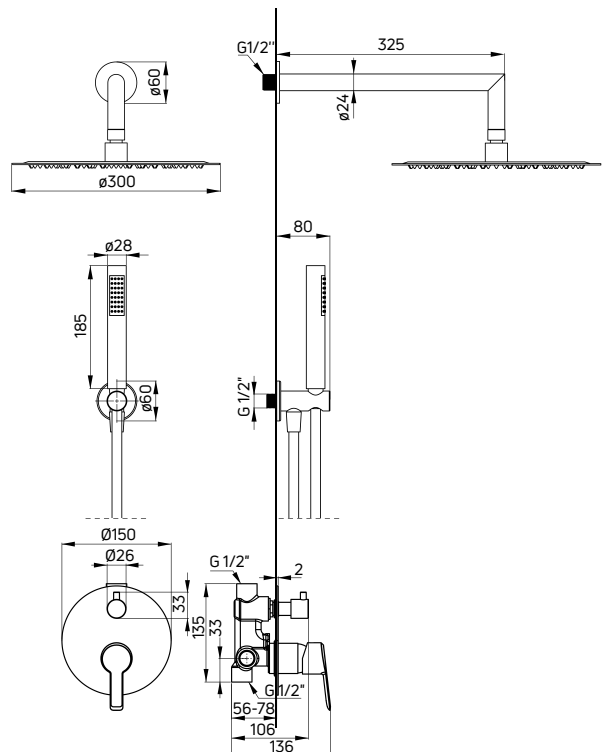

ARNIKA

Komplet natryskowy podtynkowy

- Bateria mieszaczowa z przetącznikiem natrysku (BQA 044P)
- Wylewka ścienna natryskowa (NAC 047K)
- Stalowa głowica natryskowa (NAC 003K)
- 1-funkcyjna słuchawka natryskowa (NOR 051S)
- Wąż natryskowy, 150 cm (NDA P51W)
- Przytącze z uchwytem na słuchawkę (NAC 051K)

Shower set concealed

- Mixer tap with shower switch (BQA 044P)
- Wall-mounted shower arm (NAC 047K)
- Steel overhead shower (NAC 003K)
- 1-function hand shower (NOR 051S)
- Shower hose, 150 cm (NDA P51W)
- Connection with hand shower holder (NAC 051K)

KOD / CODE	EAN	WYKOŃCZENIE / FINISH
NAC 09QP	5908212084694	chrom / chrome

! SZCZEGÓLNE INFORMACJE O POSZCZEGÓLNYCH ELEMENTACH ZNAJDUJĄ SIĘ W ROZDZIALE **PRODUKTY UZUPEŁNIJĄCE**

DETAILED INFORMATION ON INDIVIDUAL ELEMENTS CAN BE FOUND IN **THE COMPLEMENTARY PRODUCTS CHAPTER**

ARNIKA

Komplet natryskowy podtynkowy

- Bateria mieszaczowa z przetącznikiem natrysku (BQA N44P)
- Wylewka ścienna natryskowa (NAC N47K)
- Stalowa głowica natryskowa (NAC 203K)
- 1-funkcyjna słuchawka natryskowa (XNC16SLP1)
- Wąż natryskowy, 150 cm (XNCH0PLD1)
- Przytącze z uchwytem na słuchawkę (NAC N51K)

Shower set concealed

- Mixer tap with shower switch (BQA N44P)
- Wall-mounted shower arm (NAC N47K)
- Steel overhead shower (NAC 203K)
- 1-function hand shower (XNC16SLP1)
- Shower hose, 150 cm (XNCH0PLD1)
- Connection with hand shower holder (NAC N51K)

KOD / CODE	EAN	WYKOŃCZENIE / FINISH
NAC N9QP	5908212081273	nero