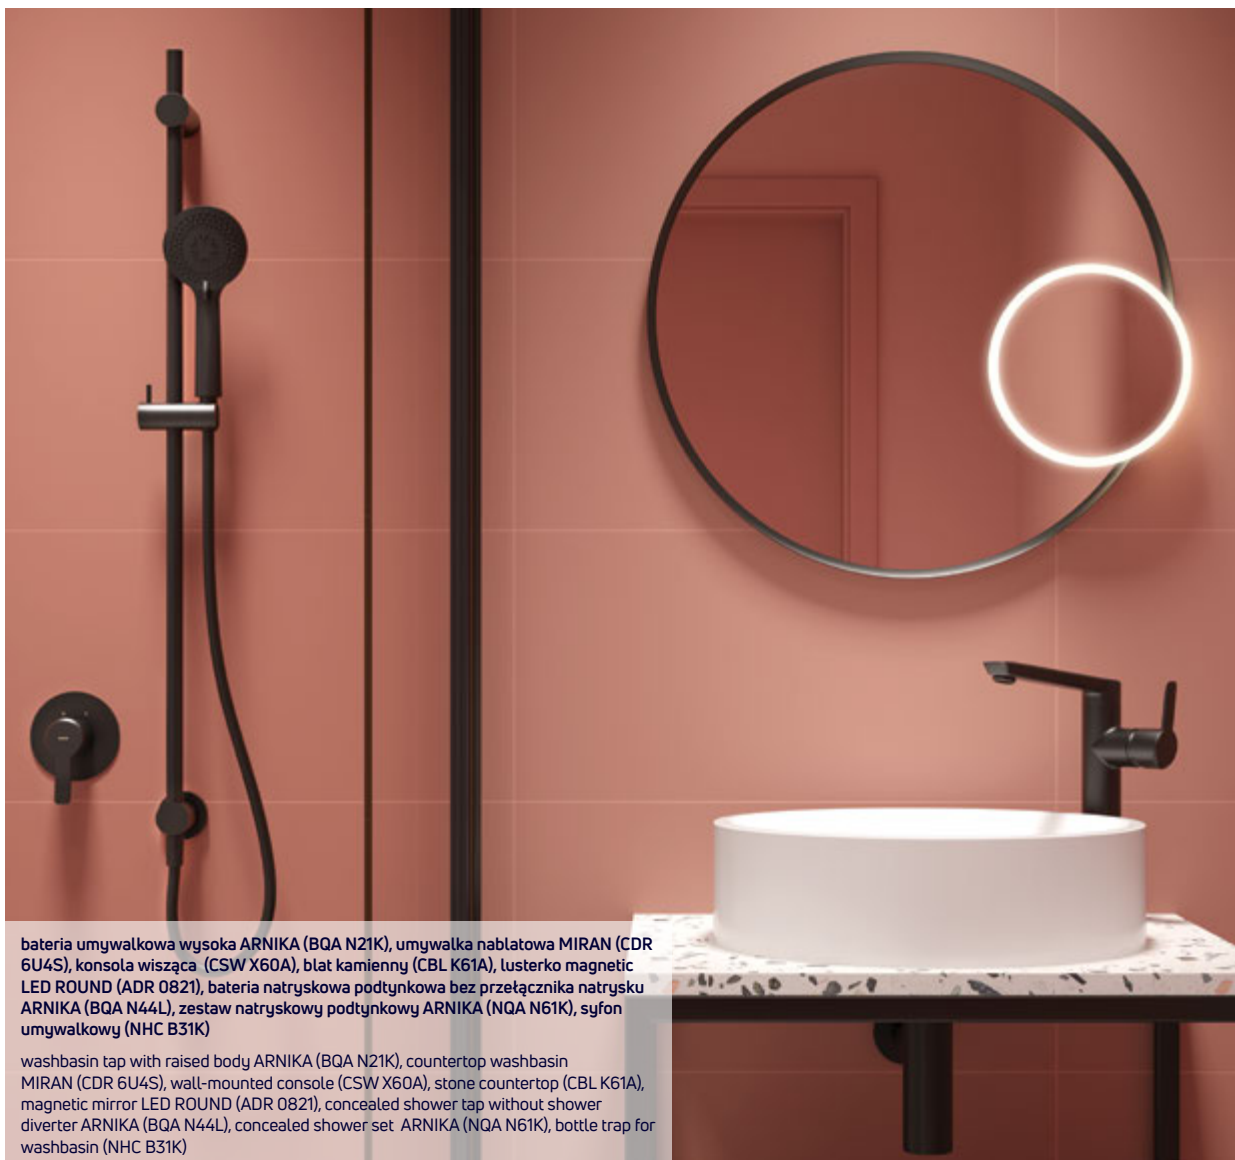

bateria umywalkowa wysoka ARNIKA (BQA N21K), umywalka nablátowa MIRAN (CDR 6U4S), konsola wisząca (CSW X60A), blat kamienny (CBL K61A), lusterko magnetic LED ROUND (ADR 0821), bateria natryskowa podtynkowa bez przełącznika natrysku ARNIKA (BQA N44L), zestaw natryskowy podtynkowy ARNIKA (NQA N61K), syfon umywalkowy (NHC B31K)

washbasin tap with raised body ARNIKA (BQA N21K), countertop washbasin MIRAN (CDR 6U4S), wall-mounted console (CSW X60A), stone countertop (CBL K61A), magnetic mirror LED ROUND (ADR 0821), concealed shower tap without shower diverter ARNIKA (BQA N44L), concealed shower set ARNIKA (NQA N61K), bottle trap for washbasin (NHC B31K)