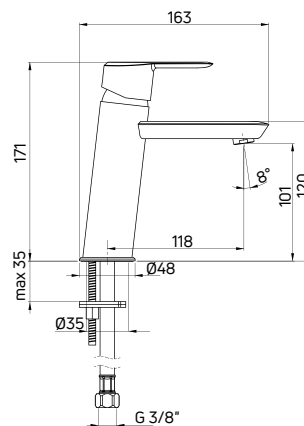

KOD / CODE	EAN	WYKOŃCZENIE / FINISH
BQA N21M	5908212074145	● nero