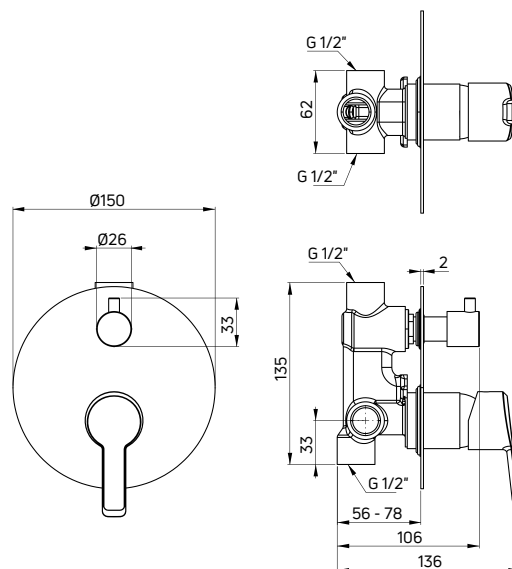

Shower tap
 concealed, single-handle with shower
 diverter

- 35 mm ceramic cartridge
- Flow class S - 15-19,8 l/min
- Acoustic group I - up to 20 dB
- Brass rosette

KOD / CODE	EAN	WYKOŃCZENIE / FINISH
BQA D44P	5908212092101	● titanium