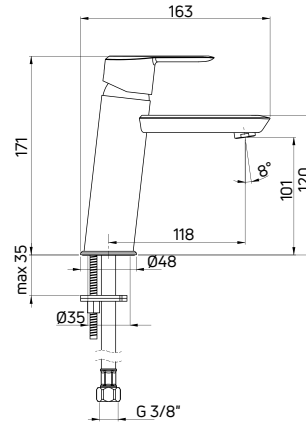

ARNIKA

Bateria umywalkowa stojąca jednouchwytywa

- Głowica ceramiczna 35 mm
- Korek click-clack okrągły z przelewem
- Klasa przepływu Z - 4-9 l/min
- Grupa akustyczna I - do 20 dB
- Wężyki 45 cm
- Silikonowy aerator

Washbasin tap deck-mounted, single-handle

- 35 mm ceramic cartridge
- Click-clack plug, round with overflow
- Flow class Z - 4-9 l/min
- Acoustic group I - up to 20 dB
- 45 cm supply hoses
- Silicone aerator