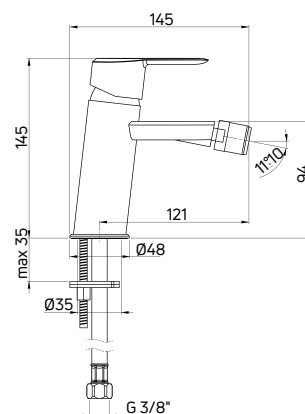

KOD / CODE	EAN	WYKOŃCZENIE / FINISH
BQA 031M	5908212053256	chrom / chrome

ARNIKA

Bateria bidetowa
podtynkowa jednouchwytowa
ze słuchawką typu bidetta

- Głowica ceramiczna 35 mm
- Klasa przepływu Z - 4-9 l/min
- Grupa akustyczna II - do 30 dB
- Bateria wyposażona w zawory zwrotne
- Wąż natryskowy 150 cm
- Słuchawka typu bidetta z włącznikiem start-stop i funkcją COOL OUT (nie nagrzewa się podczas użytkowania)

Bidet tap
concealed, single-handle
with bidetta-type hand shower

- 35 mm ceramic cartridge
- Flow class Z - 4-9 l/min
- Acoustic group II - up to 30 dB
- Backflow valves included
- 150 cm shower hose
- Bidetta-type hand shower with start-stop and COOL OUT function (does not heat up during use)

KOD / CODE	EAN	WYKOŃCZENIE / FINISH
BQA 034M	5908212075869	chrom / chrome