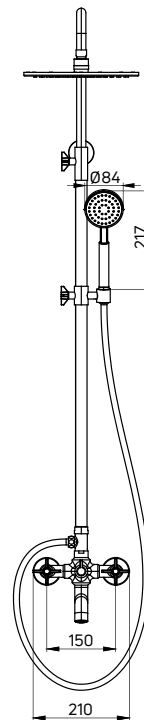

KOD / CODE	EAN	WYKOŃCZENIE / FINISH
NAC 01QT	5908212084281	chrom / chrome