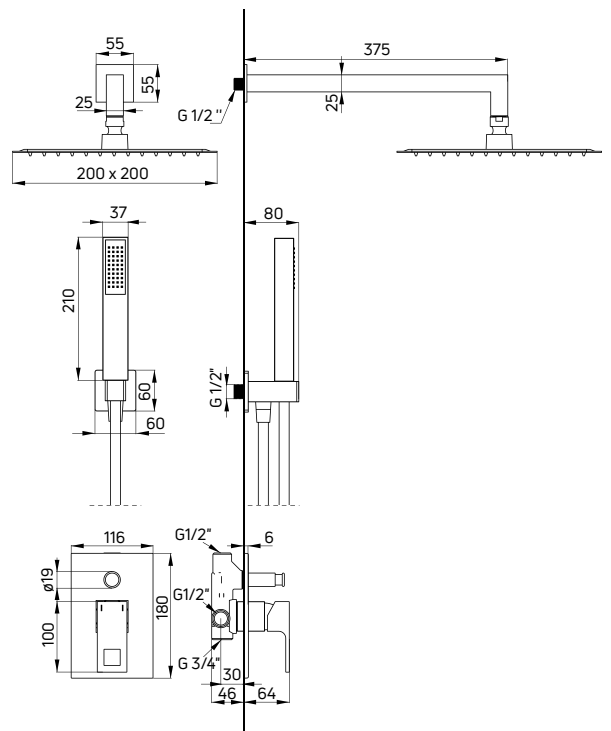

Shower set concealed

- Mixer tap with shower switch (BCZ 044P)
- Wall-mounted shower arm (NAC 046K)
- Steel overhead shower (NAC 005K)
- 1-function hand shower (NOQ 051S)
- Stainless steel extensible shower hose, 150 cm (NDA 151W)
- Connection with hand shower holder (NAC 052K)