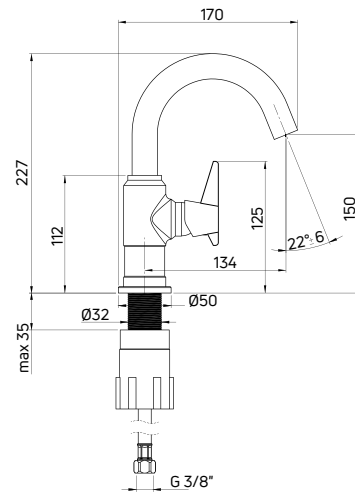

TEMISTO

Bateria umywalkowa stojąca dwuuchwytowa

- Głowica ceramiczna 90°
- Korek click-clack okrągły z przelewem
- Ruchomy aerator
- Obrotowa wylewka
- Klasa przepływu A - 9-15 l/min
- Grupa akustyczna I - do 20 dB
- Wężyki 45 cm

Washbasin tap deck-mounted, two-handle

- 90° ceramic cartridge
- Click-clack plug, round with overflow
- Movable aerator
- Swivel spout
- Flow class A - 9-15 l/min
- Acoustic group I - up to 20 dB
- 45 cm supply hoses

KOD / CODE	EAN	WYKOŃCZENIE / FINISH
BQT N21D	5908212075982	● nero

TEMISTO

Bateria umywalkowa stojąca jednouchwytowa

- Głowica ceramiczna 25 mm
- Korek click-clack okrągły z przelewem
- Ruchomy aerator
- Obrotowa wylewka
- Klasa przepływu Z - 4-9 l/min
- Grupa akustyczna I - do 20 dB
- Wężyki 45 cm

Washbasin tap deck-mounted, single-handle

- 25 mm ceramic cartridge
- Click-clack plug, round with overflow
- Movable aerator
- Swivel spout
- Flow class Z - 4-9 l/min
- Acoustic group I - up to 20 dB
- 45 cm supply hoses

KOD / CODE	EAN	WYKOŃCZENIE / FINISH
BQT N21M	5907650874799	● chrom / chrome

TEMISTO

Bateria umywalkowa stojąca dwuuchwytowa wysoka

- Głowica ceramiczna 90°
- Korek click-clack okrągły bez przelewu
- Ruchomy aerator
- Obrotowa wylewka
- Klasa przepływu A - 9-15 l/min
- Grupa akustyczna I - do 20 dB
- Wężyki 45 cm

Washbasin tap deck-mounted, two-handle, tall

- 90° ceramic cartridge
- Click-clack plug, round without overflow
- Movable aerator
- Swivel spout
- Flow class A - 9-15 l/min
- Acoustic group I - up to 20 dB
- 45 cm supply hoses

KOD / CODE	EAN	WYKOŃCZENIE / FINISH
BQT N25D	5908212075999	● nero