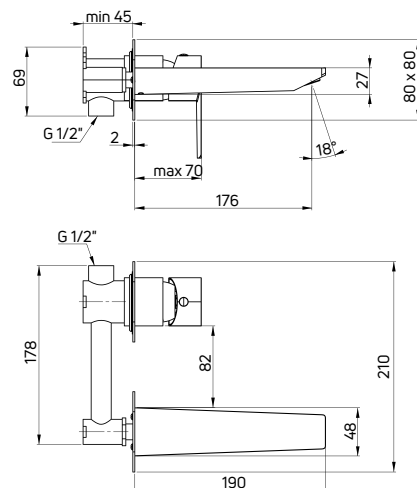

KOD / CODE	EAN	WYKOŃCZENIE / FINISH
BQG 054L	5908212083529	chrom / chrome