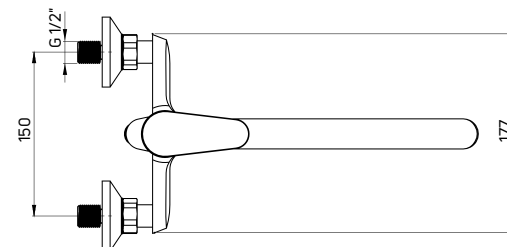

KOD / CODE	EAN	WYKOŃCZENIE / FINISH
BGC 056M	5908212087220	chrom / chrome