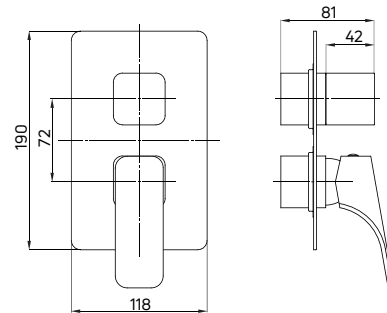

HIACYNT

Bateria natryskowa ścienna jednouchwytywa

- Głowica ceramiczna 35 mm
- Klasa przepływu B - 19,8-25,2 l/min
- Grupa akustyczna I - do 20 dB

Shower tap wall-mounted, single-handle

- 35 mm ceramic cartridge
- Flow class B - 19,8-25,2 l/min
- Acoustic group I - up to 20 dB

KOD / CODE	EAN	WYKOŃCZENIE / FINISH
BQH 040M	5908212031032	chrom / chrome

HIACYNT

Element zewnętrzny do BOXa mieszaczowego (BXY X44M)

- Mosiężna rozeta

External element for mixer BOX (BXY X44M)

- Brass rosette

KOD / CODE	EAN	WYKOŃCZENIE / FINISH
BXY 0QHM	5908212084632	chrom / chrome

Element zewnętrzny do BOXa termostatycznego (BXY X44T)

- Mosiężna rozeta

External element for thermostatic BOX (BXY X44T)

- Brass rosette

KOD / CODE	EAN	WYKOŃCZENIE / FINISH
BXY 0ECT	5908212079409	chrom / chrome