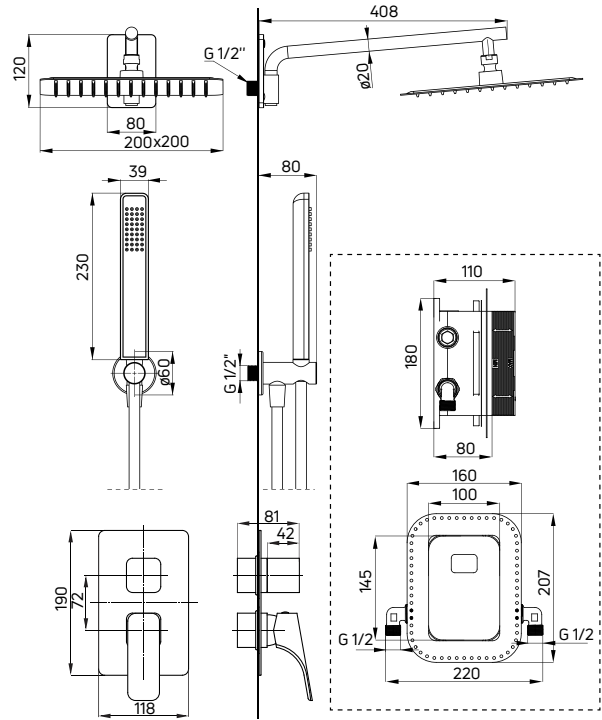

HIACYNT

Komplet natryskowy z BOXem mieszczącym

- BOX podtynkowy mieszczący z przełącznikiem natrysku (BXY X44M)
- Element natynkowy do BOXa mieszczącego (BXY AQHM)
- Wylewka ścienna natryskowa (NAC A40K)
- Stalowa głowica natryskowa (NAC 605K)
- 1-funkcyjna słuchawka natryskowa (NQH A51S)
- Wąż natryskowy, 150 cm (NDA A51W)
- Przyłącze z uchwytem na słuchawkę (NAC A51K)

Shower set concealed with a mixing BOX

- Concealed mixing BOX with shower switch (BXY X44M)
- Mixing BOX component (BXY AQHM)
- Wall-mounted shower arm (NAC A40K)
- Steel overhead shower (NAC 605K)
- 1-function hand shower (NQH A51S)
- Shower hose, 150 cm (NDA P51W)
- Connection with hand shower holder (NAC A51K)

ZAWIERA BOX PODTYNKOWY / CONCEALED BOX INCLUDED

KOD / CODE	EAN	WYKOŃCZENIE / FINISH
BXYZAQHM	5908212097137	○ bianco

Komplet natryskowy z BOXem termostaticznym

- BOX podtynkowy termostaticzny z przełącznikiem natrysku (BXY X44T)
- Element natynkowy do BOXa termostaticznego (BXY AECT)
- Wylewka ścienna natryskowa (NAC A40K)
- Stalowa głowica natryskowa (NAC 605K)
- 1-funkcyjna słuchawka natryskowa (NQH A51S)
- Wąż natryskowy, 150 cm (NDA A51W)
- Przyłącze z uchwytem na słuchawkę (NAC A51K)

Shower set concealed with a thermostatic BOX

- Concealed thermostatic BOX with shower switch (BXY X44T)
- Thermostatic BOX component (BXY AECT)
- Wall-mounted shower arm (NAC A40K)
- Steel overhead shower (NAC 605K)
- 1-function hand shower (NQH A51S)
- Shower hose, 150 cm (NDA A51W)
- Connection with hand shower holder (NAC A51K)

ZAWIERA BOX PODTYNKOWY / CONCEALED BOX INCLUDED

KOD / CODE	EAN	WYKOŃCZENIE / FINISH
BXYZAECT	5908212097144	○ bianco