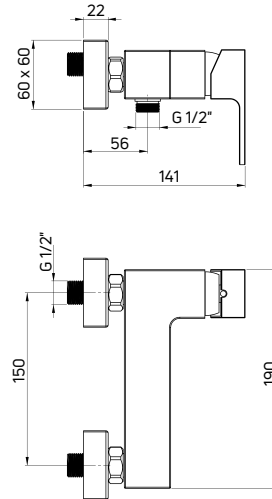

AZALIA

Bateria natryskowa ścienna jednouchwytywa z 2-stopniową ECO-głowicą

- Głowica ceramiczna 35 mm
- Klasa przepływu B - 19,8-25,2 l/min
- Grupa akustyczna I - do 20 dB

Shower tap wall-mounted, single-handle with 2-step ECO-cartridge

- 35 mm ceramic cartridge
- Flow class B - 19,8-25,2 l/min
- Acoustic group I - up to 20 dB

Przepływ dla głowicy II stopniowej / Flow of the 2-step cartridge

KOD / CODE	EAN	WYKOŃCZENIE / FINISH
BDAE040M	5908212084052	chrom / chrome

CHABER

Bateria umywalkowa stojąca jednouchwytywa z ECO-aeratorem 4,5 l/min

- Głowica ceramiczna 35 mm
- Korek click-clack okrągły z przelewem
- Klasa przepływu Z - 4-9 l/min
- Grupa akustyczna II - do 30 dB
- Wężyki 45 cm

Washbasin tap deck-mounted, single-handle with ECO-aerator 4,5 l/min

- 35 mm ceramic cartridge
- Click-clack plug, round with overflow
- Flow class Z - 4-9 l/min
- Acoustic group II - up to 30 dB
- 45 cm supply hoses

Przepływ przy zastosowaniu aeratorów / Flow with the use of aerators

Alternatywny aerator zmniejszający przepływ / Alternative aerator to reduce flow

KOD / CODE	EAN	PRODUKT / PRODUCT
ABA24PS1	5908212060698	AERATOR 1,9 L/MIN

KOD / CODE	EAN	WYKOŃCZENIE / FINISH
BGCE021M	5908212074329	chrom / chrome