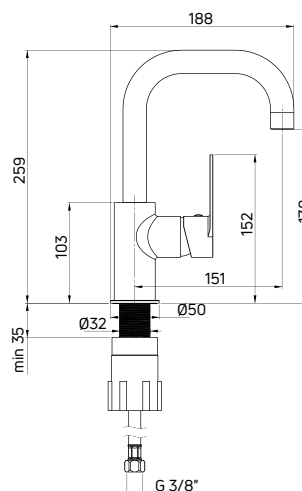

KOD / CODE	EAN	WYKOŃCZENIE / FINISH
BGA 024M	5908212068380	chrom / chrome