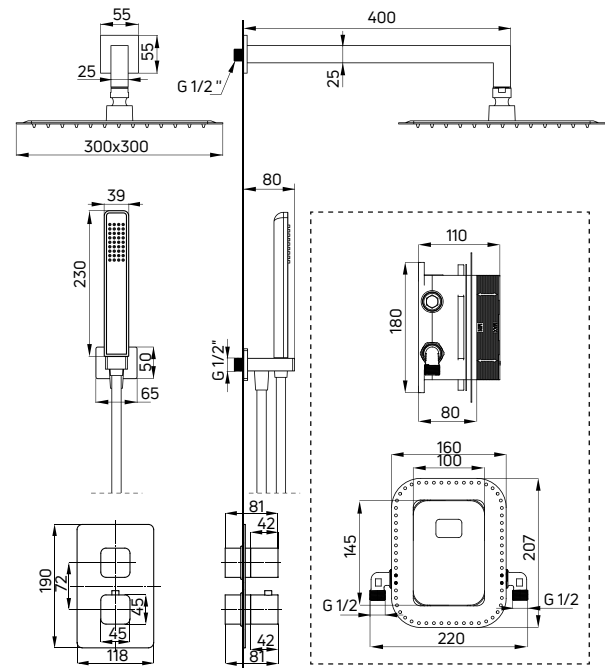

KOD / CODE	EAN	WYKOŃCZENIE / FINISH
BXY0ECT	5908212085950	chrom / chrome