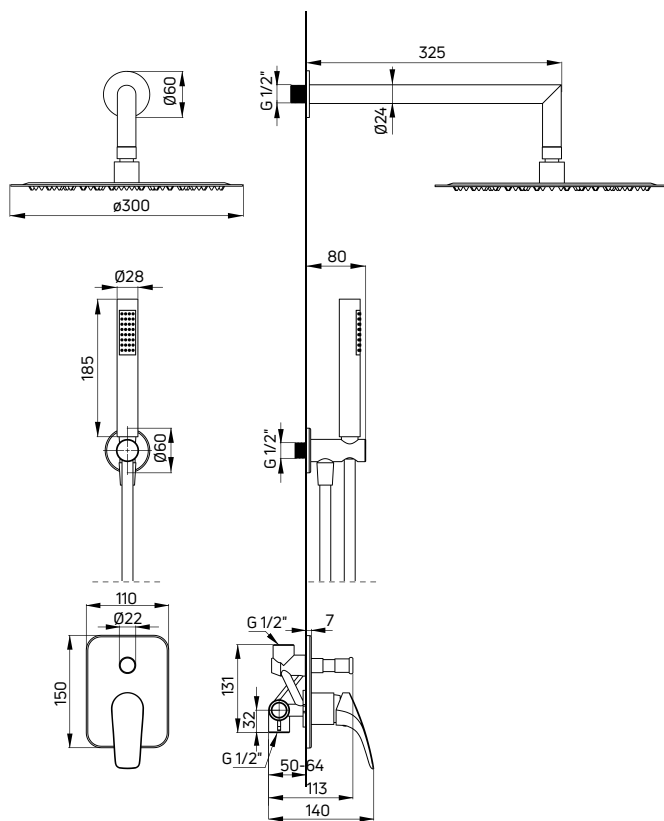

Shower set concealed

- Mixer tap with shower switch (BCY 044P)
- Wall-mounted shower arm (NAC 047K)
- Steel overhead shower (NAC 003K)
- 3-function hand shower (NOR 051S)
- Shower hose, 150 cm (NDA 151W)
- Connection with hand shower holder (NAC 051K)