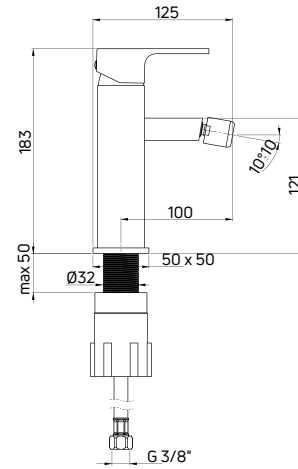

ANEMON BIS

Bateria bidetowa stojąca jednouchwytywa

- Głowica ceramiczna 35 mm
- Korek click-clack kwadratowy z przelewem
- Klasa przepływu S - 15-19,8 l/min
- Grupa akustyczna I - do 20 dB
- Wężyki 45 cm

Bidet tap deck-mounted, single-handle

- 35 mm ceramic cartridge
- Click-clack plug, square with overflow
- Flow class S - 15-19,8 l/min
- Acoustic group I - up to 20 dB
- 45 cm supply hoses

KOD / CODE	EAN	WYKOŃCZENIE / FINISH
BCZ 031M	5908212019191	chrom / chrome