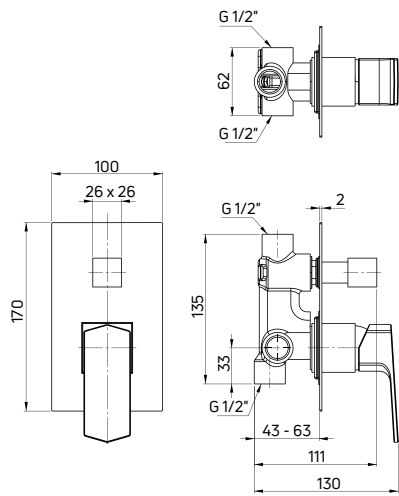

MARUNA

CERAMICZNY,
MECHANICZNY
PRZEŁĄCZNIK
FUNKCJI
/ MECHANICAL
CERAMIC SHOWER
DIVERTER

ZAWIERA
ELEMENT
PODTYNKOWY
/ CONCEALED
ELEMENT
INCLUDED

Bateria natryskowa podtynkowa jednoręczna z przełącznikiem natrysku

- Głowica ceramiczna 35 mm
- Klasa przepływu S - 15-19,8 l/min
- Grupa akustyczna I - do 20 dB
- Mosiężna rozeta

Shower tap concealed, single-handle with shower diverter

- 35 mm ceramic cartridge
- Flow class S - 15-19,8 l/min
- Acoustic group I - up to 20 dB
- Brass rosette