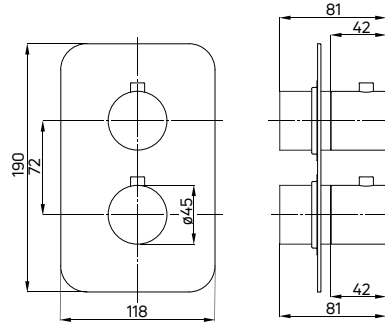

- Mosiężna rozeta

- Brass rosette