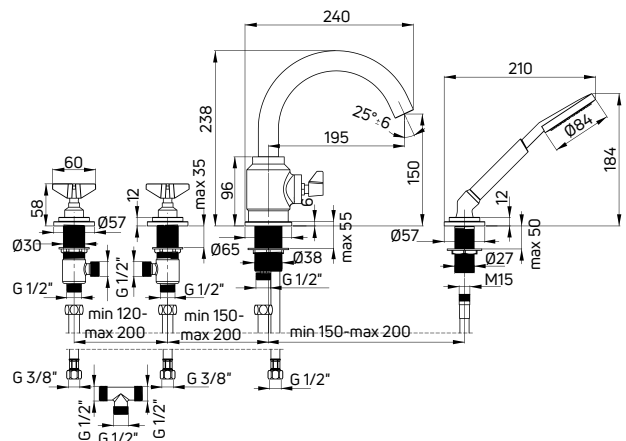

KOD / CODE	EAN	WYKOŃCZENIE / FINISH
BQT N14D	5908212075975	● nero