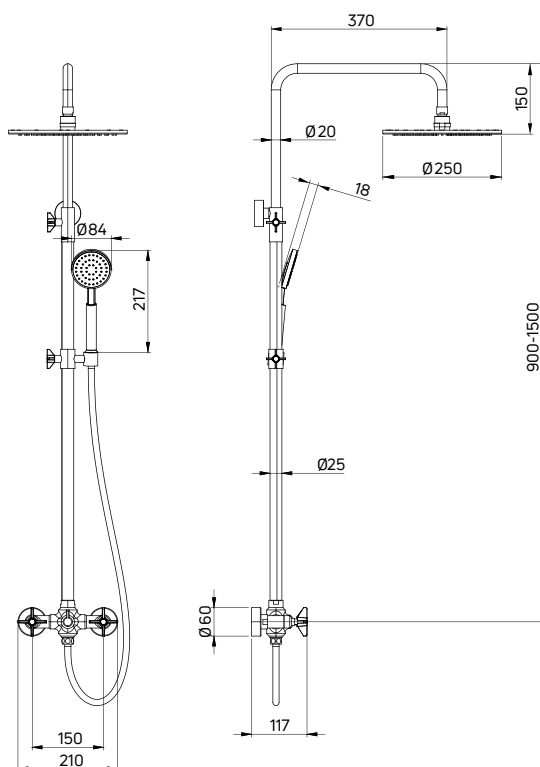

KOD / CODE	EAN	WYKOŃCZENIE / FINISH
NAC N4QT	5908212084328	● nero