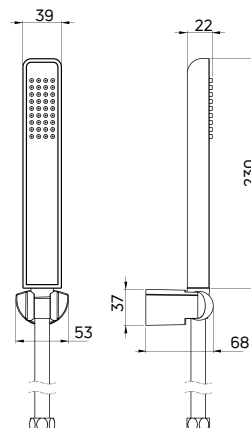

Shower set with fixed bracket

- 1-function hand shower
- Steel shower hose 175 cm
- Adjustable slope angle of the hand shower
- Flow class A - 12-15 l/min

KOD / CODE	EAN	WYKOŃCZENIE / FINISH
NQH 041K	5908212037089	chrom / chrome