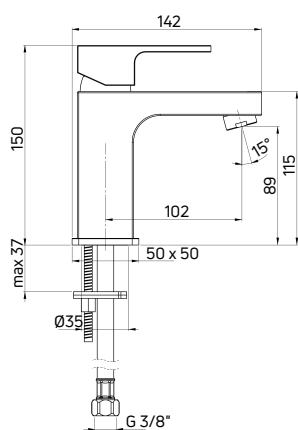

ARNIKA

Bateria umywalkowa stojąca jednouchwytywa z ECO-aeratorem 4,5 l/min

- Głowica ceramiczna 35 mm
- Korek click-clack okrągły z przelewem
- Klasa przepływu Z - 4-9 l/min
- Grupa akustyczna I - do 20 dB
- Wężyki 45 cm

Washbasin tap deck-mounted, single-handle with ECO-aerator 4,5 l/min

- 35 mm ceramic cartridge
- Click-clack plug, round with overflow
- Flow class Z - 4-9 l/min
- Acoustic group I - up to 20 dB
- 45 cm supply hoses

Przepływ przy zastosowaniu aeratorów / Flow with the use of aerators

KOD / CODE	EAN	WYKOŃCZENIE / FINISH
BQAE021M	5908212074312	chrom / chrome

AZALIA

Bateria umywalkowa stojąca jednouchwytywa z ECO-aeratorem 4,5 l/min

- Głowica ceramiczna 35 mm
- Korek click-clack okrągły z przelewem
- Klasa przepływu Z - 4-9 l/min
- Grupa akustyczna I - do 20 dB
- Wężyki 45 cm

Washbasin tap deck-mounted, single-handle ECO-aerator 4,5 l/min

- 35 mm ceramic cartridge
- Click-clack plug, round with overflow
- Flow class Z - 4-9 l/min
- Acoustic group I - up to 20 dB
- 45 cm supply hoses

Przepływ przy zastosowaniu aeratorów / Flow with the use of aerators

Alternatywny aerator zmniejszający przepływ / Alternative aerator to reduce flow

KOD / CODE	EAN	PRODUKT / PRODUCT
ABA24PS1	5908212060698	AERATOR 1,9 L/MIN

KOD / CODE	EAN	WYKOŃCZENIE / FINISH
BDAE021M	5908212074343	chrom / chrome