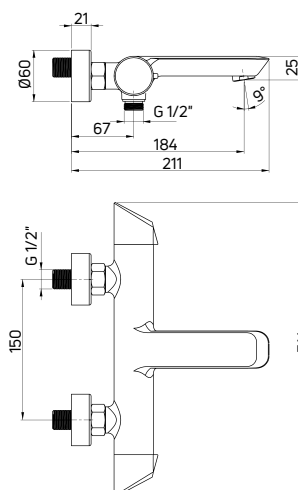

KOD / CODE	EAN	WYKOŃCZENIE / FINISH
BQA N10M	5908212074138	● nero