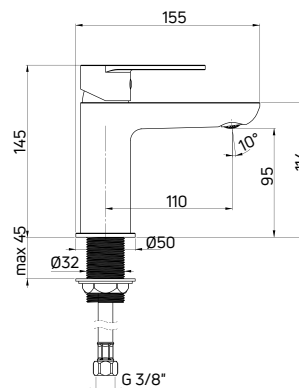

ALPINIA

Bateria umywalkowa stojąca jednouchwytywa

- Głowica ceramiczna 35 mm
- Klasa przepływu Z - 4-9 l/min
- Grupa akustyczna I - do 20 dB
- Wężyki 45 cm

Washbasin tap deck-mounted, single-handle

- 35 mm ceramic cartridge
- Flow class Z - 4-9 l/min
- Acoustic group I - up to 20 dB
- 45 cm supply hoses