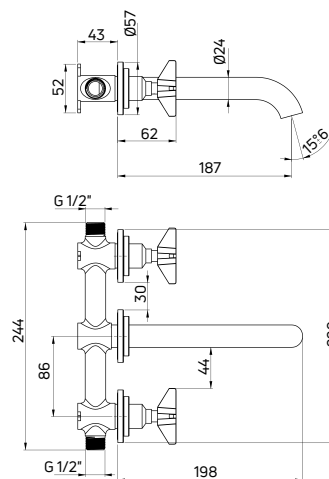

TEMISTO

Bateria umywalkowa
stojąca jednouchwytywa wysoka

- Głowica ceramiczna 25 mm
- Korek click-clack okrągły bez przelewu
- Ruchomy aerator
- Obrotowa wylewka
- Klasa przepływu Z - 4-9 l/min
- Grupa akustyczna I - do 20 dB
- Wężyki 45 cm

Washbasin tap
deck-mounted, single-handle, tall

- 25 mm ceramic cartridge
- Click-clack plug, round without overflow
- Movable aerator
- Swivel spout
- Flow class Z - 4-9 l/min
- Acoustic group I - up to 20 dB
- 45 cm supply hoses

KOD / CODE	EAN	WYKOŃCZENIE / FINISH
BQT N21K	5907650874782	● nero

TEMISTO

Bateria umywalkowa
podtynkowa dwuuchwytywa

- Głowica ceramiczna 90°
- Ruchomy aerator
- Klasa przepływu A - 9-15 l/min
- Grupa akustyczna I - do 20 dB

Washbasin tap
concealed, two-handle

- 90° ceramic cartridge
- Movable aerator
- Flow class A - 9-15 l/min
- Acoustic group I - up to 20 dB

KOD / CODE	EAN	WYKOŃCZENIE / FINISH
BQT N54D	5907650874850	● nero