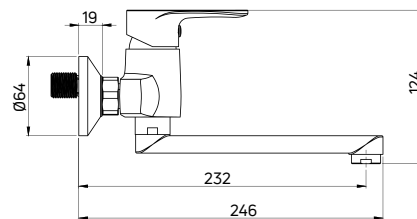

KOD / CODE	EAN	WYKOŃCZENIE / FINISH
BGC 050M	5908212087190	chrom / chrome