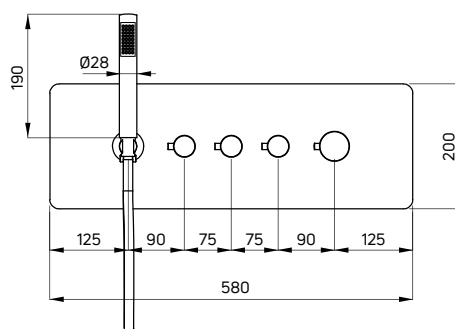

KOD / CODE	EAN	WYKOŃCZENIE / FINISH
NAC 09CT	5908212025925	chrom / chrome