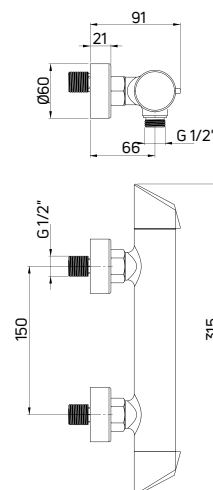

KOD / CODE	EAN	WYKOŃCZENIE / FINISH
BQA N40M	5908212074169	● nero