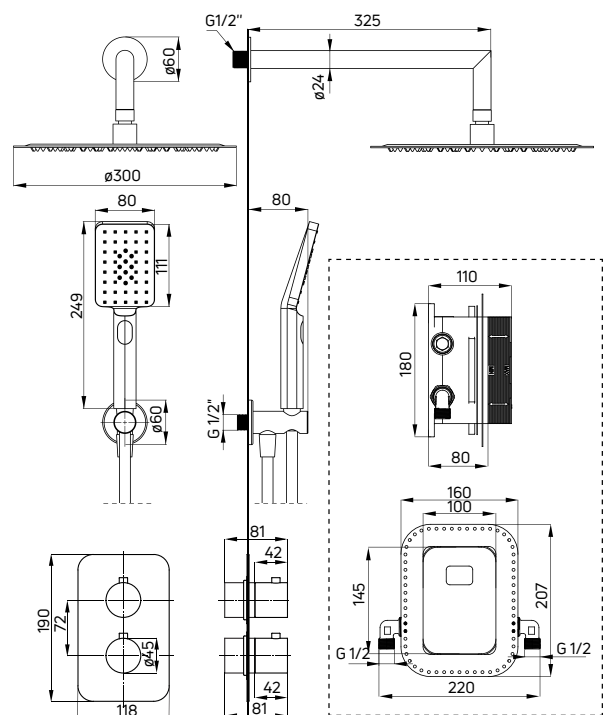

Shower set concealed with a thermostatic BOX

- Concealed thermostatic BOX with shower switch (BXY X44T)
- Thermostatic BOX component (BXY NEBT)
- Wall-mounted shower arm (NAC N47K)
- Steel overhead shower (NAC 203K)
- 3-function hand shower
- Shower hose, 150 cm (XNCH0PLD1)
- Connection with hand shower holder (NAC N51K)