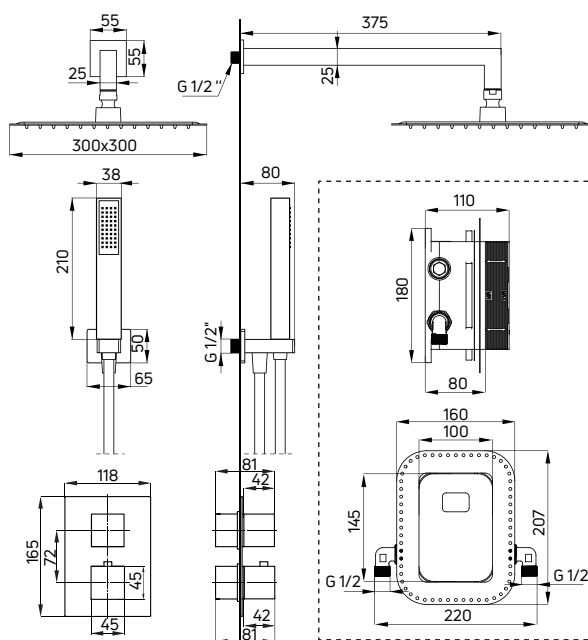

KOD / CODE EAN WYKOŃCZENIE / FINISH

BXYZ0EAT 5908212084885 chrom / chrome