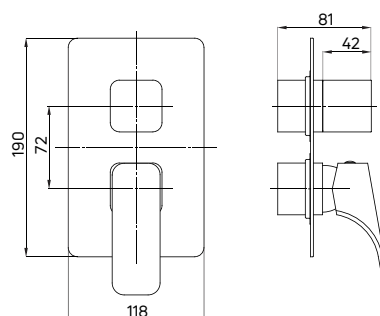

HIACYNT

Bateria natryskowa ścienna jednouchwytywa

- Głowica ceramiczna 35 mm
- Klasa przepływu B - 19,8-25,2 l/min
- Grupa akustyczna I - do 20 dB

Shower tap wall-mounted, single-handle

- 35 mm ceramic cartridge
- Flow class B - 19,8-25,2 l/min
- Acoustic group I - up to 20 dB

KOD / CODE	EAN	WYKOŃCZENIE / FINISH
BQH A40M	5908212085004	○ bianco

HIACYNT

Element zewnętrzny do BOXa mieszaczowego (BXY X44M)

- Mosiężna rozeta

External element for mixer BOX (BXY X44M)

- Brass rosette

KOD / CODE	EAN	WYKOŃCZENIE / FINISH
BXY AQHM	5908212094907	○ bianco

Element zewnętrzny do BOXa termostatycznego (BXY X44T)

- Mosiężna rozeta

External element for thermostatic BOX (BXY X44T)

- Brass rosette

KOD / CODE	EAN	WYKOŃCZENIE / FINISH
BXY AECT	5908212086872	○ bianco