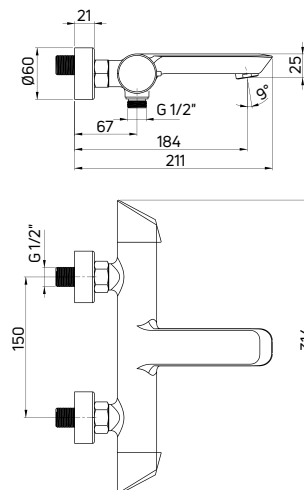

ARNIKA

Bateria bidetowa podtynkowa jednoręczna ze słuchawką typu bidetta

- Głowica ceramiczna 35 mm
- Klasa przepływu Z - 4-9 l/min
- Grupa akustyczna II - do 30 dB
- Bateria wyposażona w zawory zwrotne
- Wąż natryskowy 150 cm
- Słuchawka typu bidetta z włącznikiem start-stop i funkcją COOL OUT (nie nagrzewa się podczas użytkowania)

Bidet tap concealed, single-handle with bidetta-type hand shower

- 35 mm ceramic cartridge
- Flow class Z - 4-9 l/min
- Acoustic group II - up to 30 dB
- Backflow valves included
- 150 cm shower hose
- Bidetta-type hand shower with start-stop switch and COOL OUT function (does not heat up during use)

KOD / CODE	EAN	WYKOŃCZENIE / FINISH
BQA D34M	5908212098097	titanium

ARNIKA

Bateria wannowa ścienna dwuręczna

- Głowica ceramiczna 35 mm
- Klasa przepływu S - 15-19,8 l/min
- Grupa akustyczna I - do 20 dB
- Bateria wyposażona w zawory zwrotne
- Silikonowy aerator

Bath tap wall-mounted, two-handle

- 35 mm ceramic cartridge
- Flow class S - 15-19,8 l/min
- Acoustic group I - up to 20 dB
- Backflow valves included
- Silicone aerator

KOD / CODE	EAN	WYKOŃCZENIE / FINISH
BQA D10M	5908212092040	titanium

ARNIKA

Bateria natryskowa ścienna dwuręczna

- Głowica ceramiczna 35 mm
- Klasa przepływu S - 15-19,8 l/min
- Grupa akustyczna I - do 20 dB
- Bateria wyposażona w zawory zwrotne

Shower tap wall-mounted, two-handle

- 35 mm ceramic cartridge
- Flow class S - 15-19,8 l/min
- Acoustic group I - up to 20 dB
- Backflow valves included

KOD / CODE	EAN	WYKOŃCZENIE / FINISH
BQA D40M	5908212092088	titanium