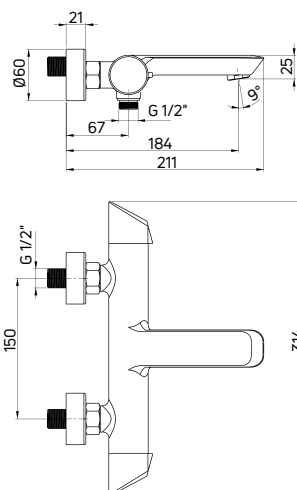

ARNIKA

Bateria wannowa ścienna dwuuchwytowa

- Głowica ceramiczna 35 mm
- Klasa przepływu S - 15-19,8 l/min
- Grupa akustyczna I - do 20 dB
- Bateria wyposażona w zawory zwrotne
- Silikonowy aerator

Bath tap wall-mounted, two-handle

- 35 mm ceramic cartridge
- Flow class S - 15-19,8 l/min
- Acoustic group I - up to 20 dB
- Backflow valves included
- Silicone aerator

KOD / CODE	EAN	WYKOŃCZENIE / FINISH
BQA 010M	5908212053263	chrom / chrome

ARNIKA

Bateria natryskowa ścienna dwuuchwytowa

- Głowica ceramiczna 35 mm
- Klasa przepływu S - 15-19,8 l/min
- Grupa akustyczna I - do 20 dB
- Bateria wyposażona w zawory zwrotne

Shower tap wall-mounted, two-handle

- 35 mm ceramic cartridge
- Flow class S - 15-19,8 l/min
- Acoustic group I - up to 20 dB
- Backflow valves included

KOD / CODE	EAN	WYKOŃCZENIE / FINISH
BQA 040M	5908212053270	chrom / chrome

ARNIKA

Element zewnętrzny do BOXa mieszczącego (BXY X44M)

- Mosiężna rozeta

External element for mixer BOX (BXY X44M)

- Brass rosette

KOD / CODE	EAN	WYKOŃCZENIE / FINISH
BXY 0QAM	5908212084625	chrom / chrome