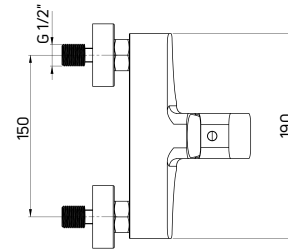

HIACYNT

Bateria natryskowa ścienna jednouchwytywa

- Głowica ceramiczna 35 mm
- Klasa przepływu B - 19,8-25,2 l/min
- Grupa akustyczna I - do 20 dB

Shower tap wall-mounted, single-handle

- 35 mm ceramic cartridge
- Flow class B - 19,8-25,2 l/min
- Acoustic group I - up to 20 dB

KOD / CODE	EAN	WYKOŃCZENIE / FINISH
BQH 040M	5908212031032	chrom / chrome

HIACYNT

Element zewnętrzny do BOXa mieszaczowego (BXY X44M)

- Mosiężna rozeta

External element for mixer BOX (BXY X44M)

- Brass rosette

KOD / CODE	EAN	WYKOŃCZENIE / FINISH
BXY 0QHM	5908212084632	chrom / chrome

Element zewnętrzny do BOXa termostatycznego (BXY X44T)

- Mosiężna rozeta

External element for thermostatic BOX (BXY X44T)

- Brass rosette

KOD / CODE	EAN	WYKOŃCZENIE / FINISH
BXY 0ECT	5908212079409	chrom / chrome