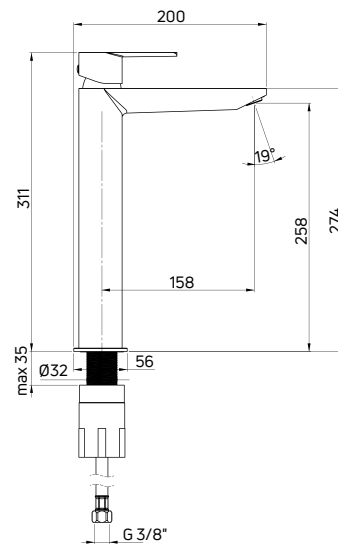

AGAWA

Bateria umywalkowa stojąca jednouchwytywa

- Głowica ceramiczna 35 mm
- Ruchomy aerator
- Klasa przepływu Z - 4-9 l/min
- Grupa akustyczna I - do 20 dB
- Wężyki 45 cm

Washbasin tap deck-mounted, single-handle

- 35 mm ceramic cartridge
- Movable aerator
- Flow class Z - 4-9 l/min
- Acoustic group I - up to 20 dB
- 45 cm supply hoses

KOD / CODE	EAN	WYKOŃCZENIE / FINISH
BQG 020M	05907650873679	chrom / chrome

AGAWA

Bateria umywalkowa stojąca jednouchwytywa wysoka

- Głowica ceramiczna 35 mm
- Ruchomy aerator
- Klasa przepływu Z - 4-9 l/min
- Grupa akustyczna I - do 20 dB
- Wężyki 45 cm

Washbasin tap deck-mounted, single-handle, tall

- 35 mm ceramic cartridge
- Movable aerator
- Flow class Z - 4-9 l/min
- Acoustic group I - up to 20 dB
- 45 cm supply hoses

KOD / CODE	EAN	WYKOŃCZENIE / FINISH
BQG 020K	05907650873686	chrom / chrome

AGAWA

Bateria umywalkowa podtynkowa jednouchwytywa

- Głowica ceramiczna 35 mm
- Ruchomy aerator
- Klasa przepływu Z - 4-9 l/min
- Grupa akustyczna I - do 20 dB
- Mosiężna rozeta

Washbasin tap concealed, single-handle

- 35 mm ceramic cartridge
- Movable aerator
- Flow class Z - 4-9 l/min
- Acoustic group I - up to 20 dB
- Brass rosette

KOD / CODE	EAN	WYKOŃCZENIE / FINISH
BQG 054L	5908212083529	chrom / chrome