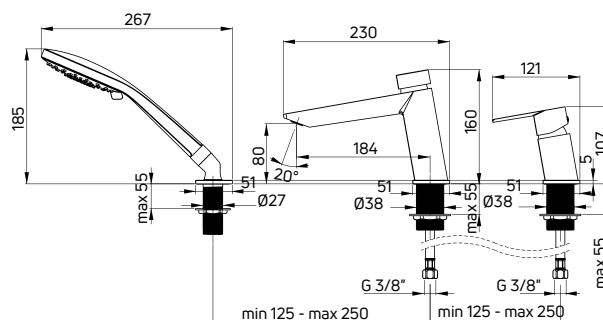

AGAWA

Bateria wannowa 3-otworowa mieszcząca jednouchwytywa

- Głowica ceramiczna 35 mm
- Ruchomy aerator
- Klasa przepływu S - 15-19,8 l/min
- Grupa akustyczna I - do 20 dB
- Przetłącznik funkcji typu Click

Bath tap 3-hole, single-handle

- 35 mm ceramic cartridge
- Movable aerator
- Flow class S - 15-19,8 l/min
- Acoustic group I - up to 20 dB
- Click type function switch

KOD / CODE	EAN	WYKOŃCZENIE / FINISH
BQG 013M	05908212083482	chrom / chrome

AGAWA

Bateria natryskowa ścienna jednouchwytywa

- Głowica ceramiczna 35 mm
- Klasa przepływu S - 15-19,8 l/min
- Grupa akustyczna I - do 20 dB

Shower tap wall-mounted, single-handle

- 35 mm ceramic cartridge
- Flow class S - 15-19,8 l/min
- Acoustic group I - up to 20 dB

KOD / CODE	EAN	WYKOŃCZENIE / FINISH
BQG 040M	05908212083512	chrom / chrome

AGAWA

Bateria natryskowa podtynkowa jednouchwytywa z przetłącznikiem natrysku

- Głowica ceramiczna 35 mm
- Klasa przepływu A - 9,1-15 l/min
- Grupa akustyczna I - do 20 dB
- Mosiężna rozeta
- Przetłącznik funkcji typu Click

Shower tap concealed, single-handle with shower diverter

- 35 mm ceramic cartridge
- Flow class S - A - 9,1-15 l/min
- Acoustic group I - up to 20 dB
- Brass rosette
- Click type function switch

KOD / CODE	EAN	WYKOŃCZENIE / FINISH
BQG 045P	05907650873556	chrom / chrome