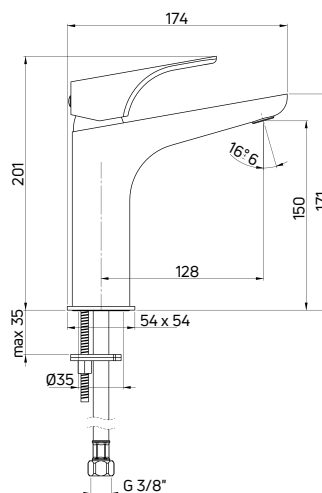

HIACYNT

ECO CLICK

Bateria umywalkowa stojąca jednouchwytywa

- Głowica ceramiczna 35 mm
- Ruchomy aerator
- Klasa przepływu Z - 4-9 l/min
- Grupa akustyczna I - do 20 dB
- Wężyki 45 cm

Washbasin tap deck-mounted, single-handle

- 35 mm ceramic cartridge
- Movable aerator
- Flow class Z - 4-9 l/min
- Acoustic group I - up to 20 dB
- 45 cm supply hoses

KOD / CODE	EAN	WYKOŃCZENIE / FINISH
BQH A20M	5908212086841	○ bianco

HIACYNT

ECO CLICK

Bateria umywalkowa stojąca jednouchwytywa podwyższona

- Głowica ceramiczna 35 mm
- Ruchomy aerator
- Klasa przepływu Z - 4-9 l/min
- Grupa akustyczna I - do 20 dB
- Wężyki 45 cm

Washbasin tap deck-mounted, single-handle, medium-height

- 35 mm ceramic cartridge
- Movable aerator
- Flow class Z - 4-9 l/min
- Acoustic group I - up to 20 dB
- 45 cm supply hoses

KOD / CODE	EAN	WYKOŃCZENIE / FINISH
BQH A20K	5908212086834	○ bianco

HIACYNT

Bateria umywalkowa podtynkowa jednouchwytywa

- Głowica ceramiczna 35 mm
- Ruchomy aerator
- Klasa przepływu Z - 4-9 l/min
- Grupa akustyczna I - do 20 dB
- Mosiężna rozeta

Washbasin tap concealed, single-handle

- 35 mm ceramic cartridge
- Movable aerator
- Flow class Z - 4-9 l/min
- Acoustic group I - up to 20 dB
- Brass rosette

KOD / CODE	EAN	WYKOŃCZENIE / FINISH
BQH A54L	5908212095447	○ bianco