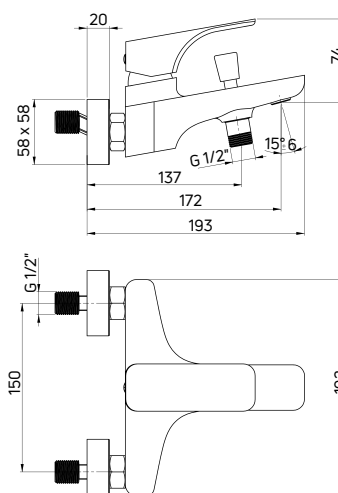

KOD / CODE	EAN	WYKOŃCZENIE / FINISH
BQH A10M	5908212084953	○ bianco