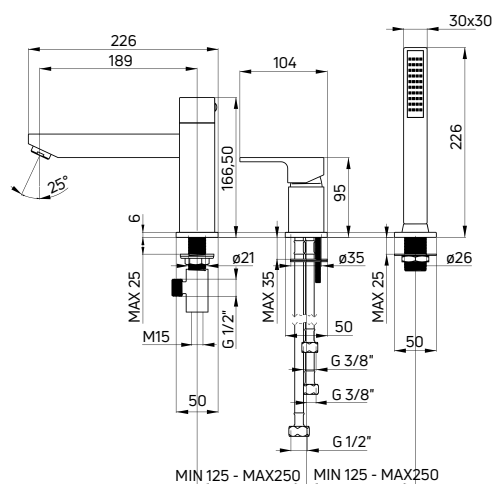

KOD / CODE	EAN	WYKOŃCZENIE / FINISH
BCZ 013M	5908212034125	chrom / chrome