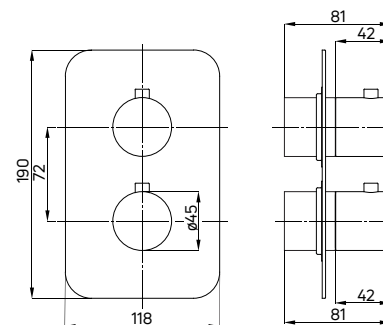

External element for thermostatic BOX (BXY X44T)

- Brass rosette

KOD / CODE	EAN	WYKOŃCZENIE / FINISH
BXY 0EBT	5908212079393	chrom / chrome