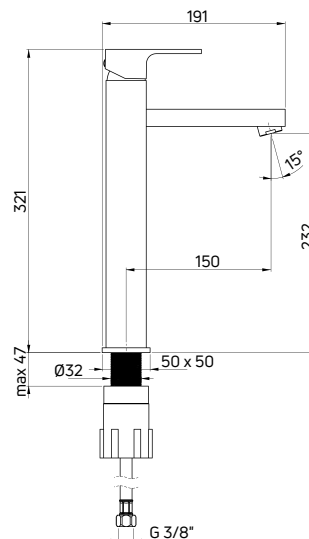

ANEMON BIS

Bateria umywalkowa stojąca jednouchwytywa

- Głowica ceramiczna 35 mm
- Korek click-clack kwadratowy z przelewem
- Klasa przepływu Z - 4-9 l/min
- Grupa akustyczna I - do 20 dB
- Wężyki 45 cm

Washbasin tap deck-mounted, single-handle

- 35 mm ceramic cartridge
- Click-clack plug, square with overflow
- Flow class Z - 4-9 l/min
- Acoustic group I - up to 20 dB
- 45 cm supply hoses

KOD / CODE	EAN	WYKOŃCZENIE / FINISH
BCZ 021M	5908212019184	chrom / chrome

ANEMON BIS

Bateria umywalkowa stojąca jednouchwytywa wysoka

- Głowica ceramiczna 35 mm
- Korek click-clack kwadratowy bez przelewu
- Klasa przepływu Z - 4-9 l/min
- Grupa akustyczna I - do 20 dB
- Wężyki 45 cm

Washbasin tap deck-mounted, single-handle, tall

- 35 mm ceramic cartridge
- Click-clack plug, square without overflow
- Flow class Z - 4-9 l/min
- Acoustic group I - up to 20 dB
- 45 cm supply hoses

KOD / CODE	EAN	WYKOŃCZENIE / FINISH
BCZ 021K	5908212063262	chrom / chrome

ANEMON BIS

Bateria umywalkowa podtynkowa jednouchwytywa

- Głowica ceramiczna 35 mm
- Klasa przepływu Z - 4-9 l/min
- Grupa akustyczna I - do 20 dB
- Mosiężna rozeta

Washbasin tap concealed, single-handle

- 35 mm ceramic cartridge
- Flow class Z - 4-9 l/min
- Acoustic group I - up to 20 dB
- Brass rosette

KOD / CODE	EAN	WYKOŃCZENIE / FINISH
BCZ 054L	5908212099957	chrom / chrome