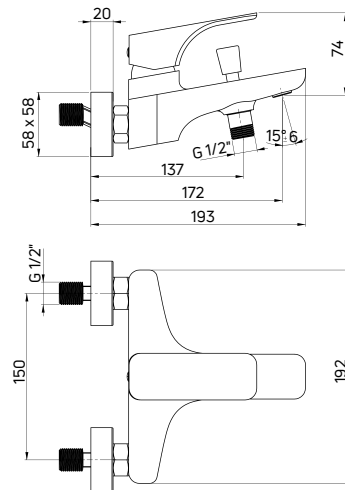

KOD / CODE	EAN	WYKOŃCZENIE / FINISH
BQH 010M	5908212031025	chrom / chrome