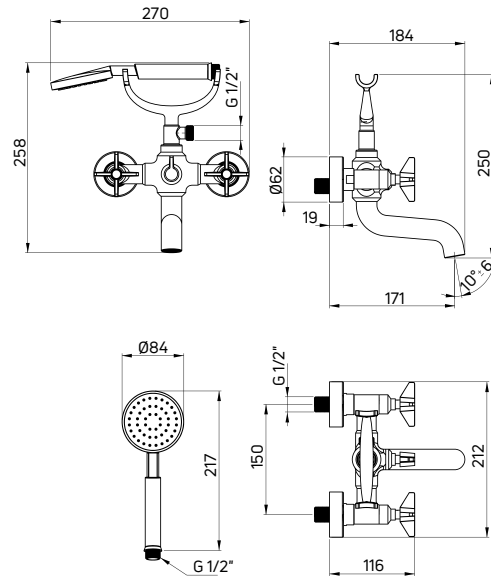

TEMISTO

Bateria bidetowa stojąca dwuuchwytowa

- Głowica ceramiczna 90°
- Korek click-clack okrągły z przelewem
- Obrotowa wylewka
- Klasa przepływu Z - 4-9 l/min
- Grupa akustyczna I - do 20 dB
- Wężyki 45 cm

Bidet tap deck-mounted, two-handle

- 90° ceramic cartridge
- Click-clack plug, round with overflow
- Swivel spout
- Flow class Z - 4-9 l/min
- Acoustic group I - up to 20 dB
- 45 cm supply hoses

KOD / CODE	EAN	WYKOŃCZENIE / FINISH
BQT N31D	5908212076002	● nero

TEMISTO

Bateria wannowa ścienna dwuuchwytowa z kompletem natryskowym

- Głowica ceramiczna 90°
- Ruchomy aerator
- Klasa przepływu S - 15-19,8 l/min
- Grupa akustyczna I - do 20 dB
- Wąż natryskowy 150 cm

Bath tap wall-mounted, two-handle with shower set

- 90° ceramic cartridge
- Movable aerator
- Flow class S - 15-19,8 l/min
- Acoustic group I - up to 20 dB
- 150 cm shower hose

KOD / CODE	EAN	WYKOŃCZENIE / FINISH
BQT N11D	5908212075968	● nero

TEMISTO

Bateria wannowa 4-otworowa dwuuchwytowa z kompletem natryskowym

- Głowica ceramiczna 90°
- Ruchomy aerator
- Klasa przepływu S - 15-19,8 l/min
- Grupa akustyczna I - do 20 dB
- Wąż natryskowy 150 cm

Bath tap 4-hole, two-handle with shower set

- 90° ceramic cartridge
- Movable aerator
- Flow class S - 15-19,8 l/min
- Acoustic group I - up to 20 dB
- 150 cm shower hose

KOD / CODE	EAN	WYKOŃCZENIE / FINISH
BQT N14D	5908212075975	● nero