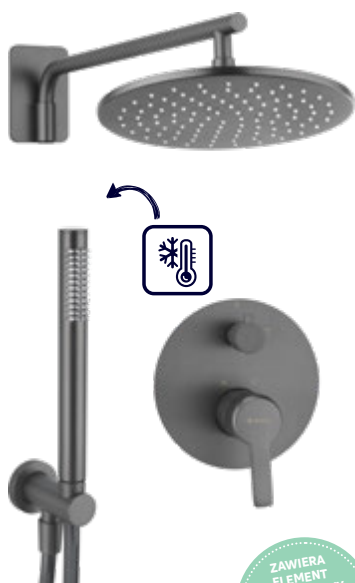

ARNIKA

ZAWIERA ELEMENT PODTYNKOWY / CONCEALED ELEMENT INCLUDED

Komplet natryskowy podtynkowy

- Bateria mieszczkowa z przełącznikiem natrysku (BQA D44P)
- Wylewka ścienna natryskowa (NAC D40K)
- Mosiężna głowica natryskowa (NAC D00K)
- 1-funkcyjna mosiężna słuchawka natryskowa (NOR D51S) z funkcją COOL OUT (nie nagrzewa się podczas użytkowania)
- Wąż natryskowy, 150 cm (NDA D51W)
- Przyłącze z uchwytem na słuchawkę (NAC D51K)

Shower set concealed

- Mixer tap with shower switch (BQA D44P)
- Wall-mounted shower arm (NAC D40K)
- Brass overhead shower (NAC D00K)
- 1-function brass hand shower (NOR D51S) with COOL OUT function (does not heat up during use)
- Shower hose, 150 cm (NDA D51W)
- Connection with hand shower holder (NAC D51K)