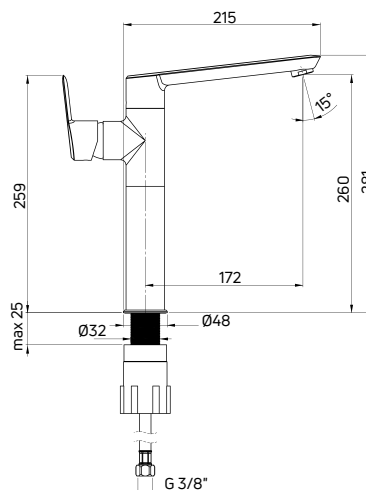

KOD / CODE	EAN	WYKOŃCZENIE / FINISH
BQA N21K	5908212085479	● nero