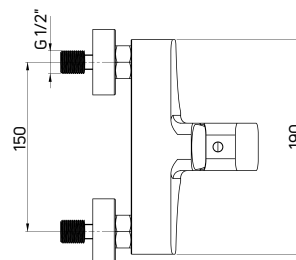

HIACYNT

Bateria natryskowa ścienna jednouchwytywa

- Głowica ceramiczna 35 mm
- Klasa przepływu B - 19,8-25,2 l/min
- Grupa akustyczna I - do 20 dB

Shower tap wall-mounted, single-handle

- 35 mm ceramic cartridge
- Flow class B - 19,8-25,2 l/min
- Acoustic group I - up to 20 dB

KOD / CODE	EAN	WYKOŃCZENIE / FINISH
BQH A40M	5908212085004	○ bianco

HIACYNT

Element zewnętrzny do BOXa mieszaczowego (BXY X44M)

- Mosiężna rozeta

External element for mixer BOX (BXY X44M)

- Brass rosette

KOD / CODE	EAN	WYKOŃCZENIE / FINISH
BXY AQHM	5908212094907	○ bianco

Element zewnętrzny do BOXa termostatycznego (BXY X44T)

- Mosiężna rozeta

External element for thermostatic BOX (BXY X44T)

- Brass rosette

KOD / CODE	EAN	WYKOŃCZENIE / FINISH
BXY AECT	5908212086872	○ bianco