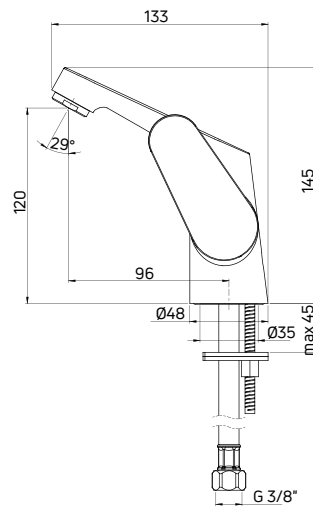

CHABER

Bateria umywalkowa stojąca jednouchwytyowa

- Głowica ceramiczna 35 mm
- Klasa przepływu A - 9-15 l/min
- Grupa akustyczna I - do 20 dB
- Wężyki 45 cm

Washbasin tap deck-mounted, single-handle

- 35 mm ceramic cartridge
- Flow class A - 9-15 l/min
- Acoustic group I - up to 20 dB
- 45 cm supply hoses

KOD / CODE	EAN	WYKOŃCZENIE / FINISH	
BGC 020M	5908212054482	chrom / chrome	
BGC 021M	5908212053607	chrom / chrome	Korek click-clack okrągły z przelewem Click-clack plug, round with overflow

CHABER

Bateria umywalkowa stojąca jednouchwytyowa z boczną dźwignią

- Głowica ceramiczna 35 mm
- Korek click-clack okrągły z przelewem
- Klasa przepływu A - 9-15 l/min
- Grupa akustyczna I - do 20 dB
- Wężyki 45 cm

Washbasin tap deck-mounted, single-handle with a side handle

- 35 mm ceramic cartridge
- Click-clack plug, round with overflow
- Flow class A - 9-15 l/min
- Acoustic group I - up to 20 dB
- 45 cm supply hoses

KOD / CODE	EAN	WYKOŃCZENIE / FINISH	
BGC 021N	5908212053614	chrom / chrome	

CHABER

Bateria umywalkowa stojąca jednouchwytyowa z obrotową wylewką

- Głowica ceramiczna 35 mm
- Klasa przepływu A - 9-15 l/min
- Grupa akustyczna II - do 30 dB
- Wężyki 45 cm

Washbasin tap deck-mounted, single-handle with swivel spout

- 35 mm ceramic cartridge
- Flow class A - 9-15 l/min
- Acoustic group II - up to 30 dB
- 45 cm supply hoses

KOD / CODE	EAN	WYKOŃCZENIE / FINISH	
BGC 026M	5908212087183	chrom / chrome