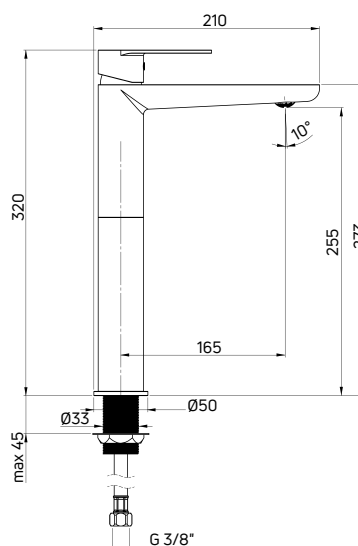

ALPINIA

Bateria umywalkowa stojąca jednouchwytywa z ECO-aeratorem 4,5 l/min

- Głowica ceramiczna 35 mm
- Korek click-clack okrągły z przelewem
- Klasa przepływu Z - 4-9 l/min
- Grupa akustyczna I - do 20 dB
- Wężyki 45 cm

Washbasin tap deck-mounted, single-handle with ECO-aerator 4,5 l/min

- 35 mm ceramic cartridge
- Click-clack plug, round with overflow
- Flow class Z - 4-9 l/min
- Acoustic group I - up to 20 dB
- 45 cm supply hoses

Alternatywny aerator zmniejszający przepływ / Alternative aerator to reduce flow

KOD / CODE	EAN	PRODUKT / PRODUCT
ABA24PS1	5908212060698	AERATOR 1,9 L/MIN

KOD / CODE	EAN	WYKOŃCZENIE / FINISH
BGAE021M	5908212086339	chrom / chrome

Przepływ przy zastosowaniu aeratorów / Flow with the use of aerators

ALPINIA

Bateria umywalkowa stojąca jednouchwytywa wysoka z ECO-aeratorem 4,5 l/min

- Głowica ceramiczna 35 mm
- Korek click-clack okrągły bez przelewu
- Klasa przepływu Z - 4-9 l/min
- Grupa akustyczna I - do 20 dB
- Wężyki 65 cm

Washbasin tap deck-mounted, single-handle, tall with ECO-aerator 4,5 l/min

- 35 mm ceramic cartridge
- Click-clack plug, round without overflow
- Flow class Z - 4-9 l/min
- Acoustic group I - up to 20 dB
- 65 cm supply hoses

Alternatywny aerator zmniejszający przepływ / Alternative aerator to reduce flow

KOD / CODE	EAN	PRODUKT / PRODUCT
ABA24PS1	5908212060698	AERATOR 1,9 L/MIN

KOD / CODE	EAN	WYKOŃCZENIE / FINISH
BGAE021K	5908212086360	chrom / chrome

Przepływ przy zastosowaniu aeratorów / Flow with the use of aerators