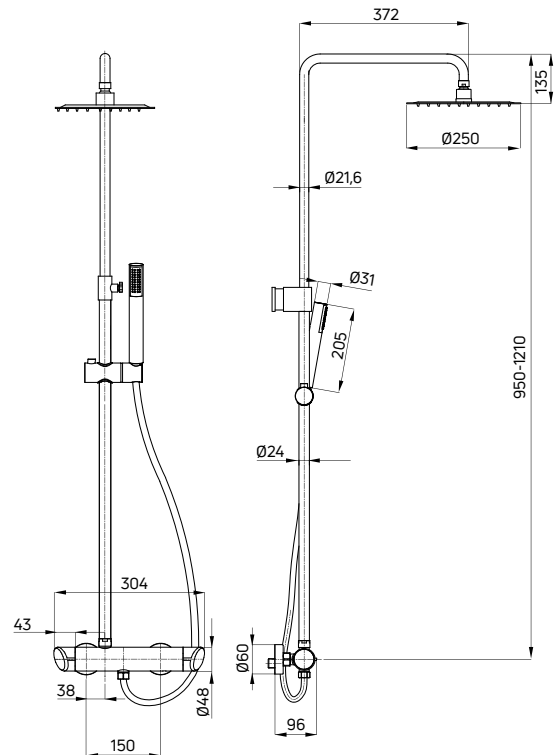

ARNIKA

Deszczownia z baterią natryskową

- Drążek o regulowanej wysokości 950-1210 mm
- Stalowa głowica natryskowa
- 1-funkcyjna słuchawka natryskowa
- Wąż natryskowy Nero 150 cm
- Ceramiczna głowica baterii 35 mm
- Regulacja wysokości i kąta nachylenia słuchawki
- Asymetryczne ustawienie drążka względem baterii
- Wygodne pokrętki zamiast standardowej dźwigni

Shower column with mixer tap

- Sliding bar with adjustable height 950-1210 mm
- Steel overhead shower
- 1-function hand shower
- Nero shower hose 150 cm
- Ceramic cartridge 35 mm
- Adjustable height and slope angle of the hand shower
- Asymmetrical position of the shower bar in relation to the mixer
- Convenient knobs instead of a standard handle

KOD / CODE	EAN	WYKOŃCZENIE / FINISH
NAC N1QK	5908212076415	● nero

Komplet natryskowy z BOXem termostaticznym

- BOX podtynkowy termostaticzny (BXY X44T)
- Element natynkowy do BOXa termostaticznego (BXY NEBT)
- Wylewka ścienna natryskowa (NAC N47K)
- Stalowa głowica natryskowa (NAC 203K)
- 3-funkcyjna słuchawka natryskowa (NGA N51S)
- Wąż natryskowy, 150 cm (XNCH0PLD1)
- Przyłącze z uchwytem na słuchawkę (NAC N51K)

Shower set concealed with a thermostatic BOX

- Concealed thermostatic BOX with shower switch (BXY X44T)
- Thermostatic BOX component (BXY NEBT)
- Wall-mounted shower arm (NAC N47K)
- Steel overhead shower (NAC 203K)
- 3-function hand shower
- Shower hose, 150 cm (XNCH0PLD1)
- Connection with hand shower holder (NAC N51K)

KOD / CODE	EAN	WYKOŃCZENIE / FINISH
BXYZNEBT	5908212084915	● nero