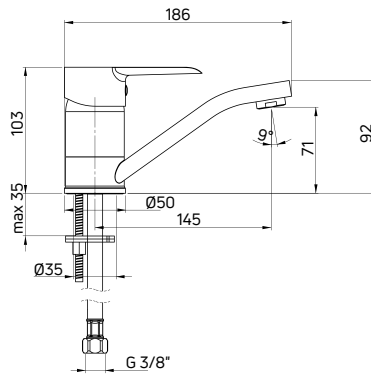

CORIO

Bateria umywalkowa stojąca jednouchwytywa

- Głowica ceramiczna 40 mm
- Klasa przepływu Z - 4-9 l/min
- Grupa akustyczna I - do 20 dB
- Wężyki 45 cm

Washbasin tap deck-mounted, single-handle

- 40 mm ceramic cartridge
- Flow class Z - 4-9 l/min
- Acoustic group I - up to 20 dB
- 45 cm supply hoses

KOD / CODE	EAN	WYKOŃCZENIE / FINISH
BFC 020M	5908212083680	chrom / chrome

CORIO

Bateria umywalkowa stojąca jednouchwytywa z obrotową wylewką

- Głowica ceramiczna 40 mm
- Klasa przepływu A - 9-15 l/min
- Grupa akustyczna I - do 20 dB
- Wężyki 45 cm

Washbasin tap deck-mounted, single-handle with a swivel spout

- 40 mm ceramic cartridge
- Flow class A - 9-15 l/min
- Acoustic group I - up to 20 dB
- 45 cm supply hoses

KOD / CODE	EAN	WYKOŃCZENIE / FINISH
BFC 026M	5908212083697	chrom / chrome

CORIO

Bateria umywalkowa ścienna jednouchwytywa

- Głowica ceramiczna 40 mm
- Klasa przepływu A - 9-15 l/min
- Grupa akustyczna I - do 20 dB

Washbasin tap wall-mounted, single-handle

- 40 mm ceramic cartridge
- Flow class A - 9-15 l/min
- Acoustic group I - up to 20 dB

KOD / CODE	EAN	WYKOŃCZENIE / FINISH
BFC 050M	5908212083710	chrom / chrome