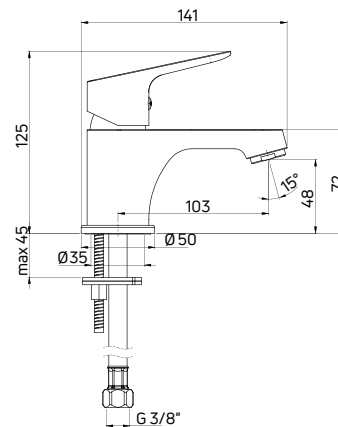

AZALIA

Bateria natryskowa ścienna jednouchwytywa z 2-stopniową ECO-głowicą

- Głowica ceramiczna 35 mm
- Klasa przepływu B - 19,8-25,2 l/min
- Grupa akustyczna I - do 20 dB

Shower tap wall-mounted, single-handle with 2-step ECO-cartridge

- 35 mm ceramic cartridge
- Flow class B - 19,8-25,2 l/min
- Acoustic group I - up to 20 dB

Przepływ dla głowicy II stopniowej / Flow of the 2-step cartridge

KOD / CODE	EAN	WYKOŃCZENIE / FINISH
BDAE040M	5908212084052	chrom / chrome

CHABER

Bateria umywalkowa stojąca jednouchwytywa z ECO-aeratorem 4,5 l/min

- Głowica ceramiczna 35 mm
- Korek click-clack okrągły z przelewem
- Klasa przepływu Z - 4-9 l/min
- Grupa akustyczna II - do 30 dB
- Wężyki 45 cm

Washbasin tap deck-mounted, single-handle with ECO-aerator 4,5 l/min

- 35 mm ceramic cartridge
- Click-clack plug, round with overflow
- Flow class Z - 4-9 l/min
- Acoustic group II - up to 30 dB
- 45 cm supply hoses

Przepływ przy zastosowaniu aeratorów / Flow with the use of aerators

Alternatywny aerator zmniejszający przepływ / Alternative aerator to reduce flow

KOD / CODE	EAN	PRODUKT / PRODUCT
ABA24PS1	5908212060698	AERATOR 1,9 L/MIN

KOD / CODE	EAN	WYKOŃCZENIE / FINISH
BGCE021M	5908212074329	chrom / chrome