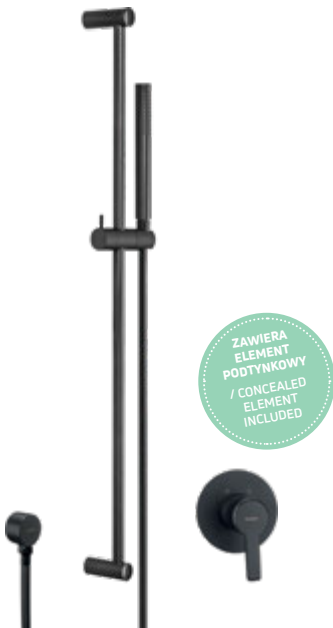

ARNIKA

ZAWIERA
ELEMENT
POTYŃKOWY
/ CONCEALED
ELEMENT
INCLUDED

**Komplet natryskowy
podtynkowy**

- Bateria mieszaczowa bez przetłącznika natrysku (BQA N44L)
- 1-funkcyjny zestaw natryskowy (NCC B51K)
- Przyłącze do węża (NAC N54K)

**Shower set
concealed**

- Mixing shower tap without shower switch (BQA N44L)
- 3-function shower set (NCC B51K)
- Hose connector (NAC N54K)