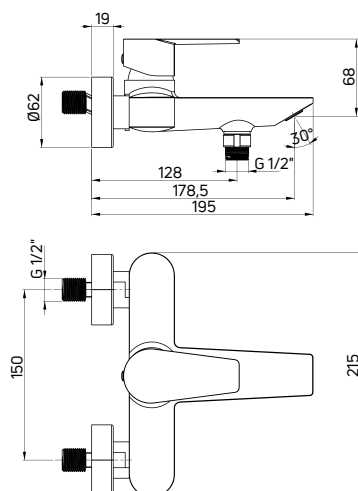

KOD / CODE	EAN	WYKOŃCZENIE / FINISH
BQG 010M	05908212083475	chrom / chrome