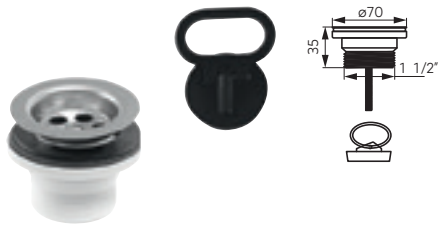

DRAIN VALVES

Description

Trigger for sink G6/4

- steel strainer
- plug included

Colour

chrome

Index

449.P