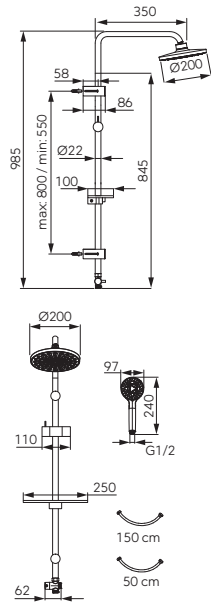

Rondo Lux Black sliding shower set with rainfall

black

NP23-BL

1. Rainfall shower:
2. 985 mm sliding metal bar
   - adjustable spacing distance between holders - possibility of mounting in existing wall openings
   - shower head plate - Ø 200 mm
   - ball-joint - adjustable angle of overhead shower plate
   - practical, flat shelf for cosmetics with adjustable mounting

1. Shower:
2. shower handle - Ø 100 mm
   - 3-function shower handle
   - streams: rain, massage, mixed
   - Ferro Easy Clean System - easy limescale removal
   - PVC shower hose 150 cm
   - 50 cm PVC connecting hose with G1/2 nut - universal connection to any bath tub or shower faucet

1. Shower switch:
2. metal switch with ceramic insert