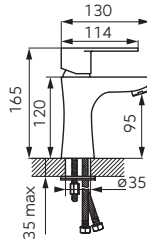

Algeo standing washbasin mixer • ceramic cartridge • single hole assembly • G5/4 automatic drain plug • M24x1 flow regulator • G3/8 - M10x1 flexible connections	chrome	BAG2-LA
Maximal flow rate for dynamic pressure		
Stream: spray		
1,50 bar (21 psi) → 1,1 l/min (0,28 gpm US)		
3,00 bar (43 psi) → 1,2 l/min (0,30 gpm US)		
4,14 bar (60 psi) → 1,3 l/min (0,33 gpm US)