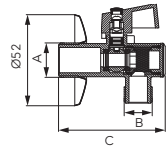

Ball valve with filter with rosette and metal knob

- nominal pressure: 1.0 MPa (10 bar)
- max. working temperature: 100 °C

A	B	C [mm]	connection dimensions	Index
G1/2	G3/8	63	1/2"x3/8"	Z1238KF
G1/2	G1/2	63	1/2"x1/2"	Z1212KF
G1/2	G3/4	63	1/2"x3/4"	Z1234KF