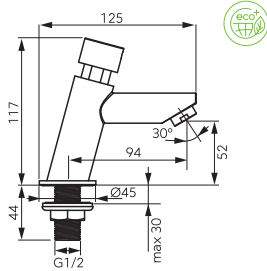

Description	Colour	Index
Prestige Pro automatic shut-off washbasin mixer with water flow control • flow time factory setting: 15 s. • outflow time: adjustable from 10 - 20 s • min. water flow at dynamic pressure of 0.3 MPa (3 bar): 11 l/min. • max. water temperature: 90°C • recommended water temperature: 65°C • recommended dynamic pressure range: 0,1 MPa ≤ P ≤ 0,5 MPa • max. static pressure: 1 MPa (10 bar) • flow time at dynamic pressure 0.3 MPa (3 bar): Regulated 15 ± 5 s • starting force (button push): up to 65 N • water inlet connection 1 x G1/2 MT • for cold or pre-mixed water; recommended mixers: MM10 - 3/8" mechanical mixer MT15B - 1/2" thermostatic mixer	chrome	Z501