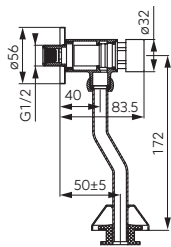

Prestige urinal valve with time flow control • flow time factory setting: ~8 s (for dynamic pressure 1 bar) • outflow time: adjustable from 1 - 15 s (for dynamic pressure 1 bar) • flow rate factory setting: ~0.9 l/cycle • water outflow: adjustable from 0.1 - 2.0 l/cycle (for dynamic pressure 1 bar) • max. water temperature: 25°C • recommended dynamic pressure: 0.1 - 0.4 MPa (1 - 4 bar) • water inlet connection: 1 x G1/2 MT	chrome	Z211