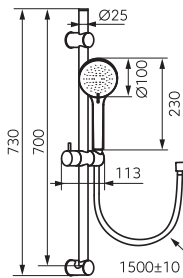

Rillo

sliding shower set

- 700 mm sliding metal bar
- adjustable slide bar mount holders in range 50-67 cm
- top mount adjustment – possibility of mounting in existing wall openings
- 3-function shower handle
- streams: rain, massage, mixed
- Ø 100 mm
- Ferro Easy Clean System - easy limescale removal
- PVC shower hose 150 cm
- shower hose with conical tip

Colour bright gold

Index **N365G**

NEW

Available in Q1 2023