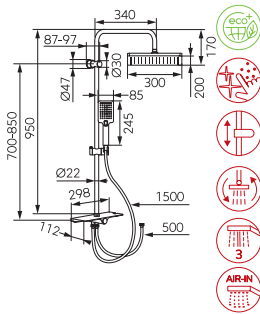

Kanto VerdeLine rainfall with shower set

black matt

NP94VL-BL

NEW

1. Rainfall shower:
2. Ferro Air-in System - aeration of water stream
   - water flow in overhead plate -5.9 l/min (for pressure 3 bar) - water consumption reduction even up to 50%
   - Ferro Easy Clean System - easy limescale removal
   - 950 mm sliding metal bar
   - regulated mounting height
   - rectangular overhead shower plate, 300 mm x 200 mm
   - ball-joint - adjustable angle of overhead shower plate

1. Shower:
2. Ferro Air-in System - aeration of water stream
   - water flow in hand shower -5.5 l/min (for pressure 3 bar) - water consumption reduction even up to 50%
   - Ferro Easy Clean System - easy limescale removal
   - shower handle with click function switch
   - 3-function rectangular shower handle
   - streams: rain, massage, mixed
   - sliding handle with adjustable shower handle angle
   - PVC shower hose 150 cm, black

1. Shower switch:
2. brass switch with ceramic click button for changing spray function of overhead shower plate