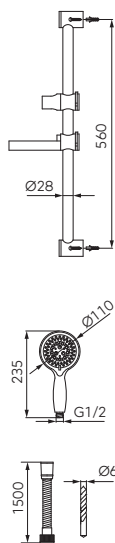

Emo sliding shower set • 5-function shower handle • streams: rain, massage, mixed, light, mist • shower handle – Ø 80 mm • 570 mm sliding metal bar • Ferro Easy Clean System - easy limescale removal • 150 cm shower hose in metal braid • shower hose with conical tip • chrome soap dish included with set	chrome	N140B