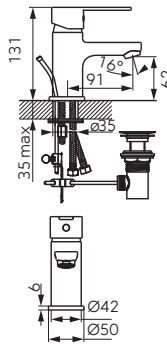

Description	Colour	Index
Savio standing washbasin mixer • ceramic cartridge • single hole assembly • G5/4 automatic drain plug • aerator M24x1 • G3/8 - M10x1 flexible connections	chrome	BSV2-LB
Maximal flow rate for dynamic pressure		
Stream: laminar - aerated		
1,50 bar (21 psi) → 2,6 l/min (0,69 gpm US)		
3,00 bar (43 psi) → 2,6 l/min (0,68 gpm US)		
4,14 bar (60 psi) → 2,8 l/min (0,74 gpm US)