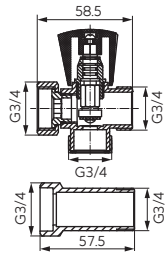

ANGLE VALVES

Description

Washing machine connection valve

Z250

- with 3/4 extension
- nominal pressure: 1.0 MPa (10 bar)
- maximum working temperature: 100°C