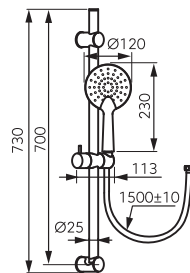

Phila Black

sliding shower set

- Auto Clean System - automatic removal of limescale from shower handle nozzles
- adjustable bar mount spacing - top mount adjustment
- 730 mm sliding metal bar
- 1-mode shower handle
- spray mode: rain
- 150 cm PVC shower hose
- conical hose tip

Colour black mat

Index **N375BL-B**