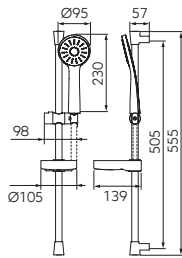

Bellis sliding shower set • 1-function shower handle • stream: rain • shower handle – Ø 95 mm • Ferro Easy Clean System - easy limescale removal • 555 mm sliding metal bar • 150 cm shower hose in brass braid • shower hose with conical tip • transparent soap dish included with set	chrome	N180B