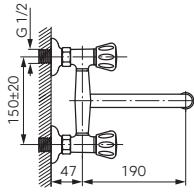

STANDARD

Description	Colour	Index
Wall-mounted sink mixer • moving faucet heads • wall-mounting • M22x1 flow regulator • swivel spout • G1/2 eccentric connection spacing 150 ± 20 mm	chrome	BST5