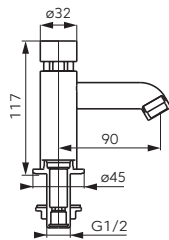

Description	Colour	Index

Prestige
automatic shut-off washbasin mixer
with cold or mixed water flow control

chrome

Z201

- flow time factory setting: ~15 s (for dynamic pressure 3 bar)
- outflow time: adjustable from 10 - 20 s (for dynamic pressure 3 bar)
- flow rate: ~7 l/min (for dynamic pressure 3 bar)
- max. water temperature: 90°C
- recommended water temperature: < 65°C
- recommended dynamic pressure: 0.1 - 0.5 MPa (1 - 5 bar)
- max. static pressure: 1 MPa (10 bar / 145 PSI)
- water inlet connection: 1 x 1/2" MT
- for cold or pre-mixed water; recommended mixers: MM10 - 3/8" mechanical mixer, MT15B - 1/2" thermostatic mixer