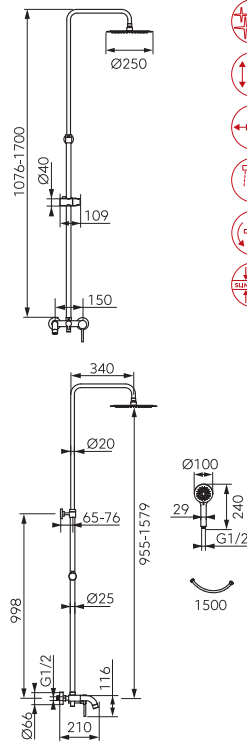

Fiesta rainfall shower system and bath mixer

Colour: chrome Index: NP79-BFI13U

1. Rainfall shower:
2. rainfall steel head SLIM – Ø 250 mm
   - regulated length of metal bar 1076 - 1700 mm
   - regulated height rainfall head - adjusting the height of the set to your height
   - regulated distance of rainfall from wall allowing easy mounting
   - ball-joint - adjustable angle of overhead shower plate
   - Ferro Easy Clean System - easy limescale removal
3. Shower:
4. shower handle diameter 100 mm
   - 3-function shower handle streams: rain, massage, mixed
   - Ferro Easy Clean System - easy limescale removal
   - 150 cm PVC shower hose
5. Bath mixer:
6. ceramic cartridge
   - ceramic switch with metal holder, 3 function: rainfall/ shower / bath tub
   - wall-mounting
   - G1/2 eccentric connection spacing 150 ± 20 mm
   - rainfall connection - upper fitting
   - G1/2 shower connection - bottom fitting