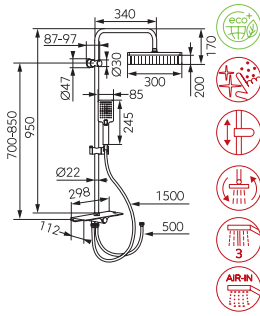

Description	Colour	Index
-------------	--------	-------

Algeo rainfall shower system and mixer

chrome **NP71-BAG7U**

- Rainfall shower:
- metal bar 1100 mm
 - regulated mounting height
 - regulated distance of rainfall from wall allowing easy mounting
 - shower head plate - Ø 200 mm
 - ball-joint - adjustable angle of overhead shower plate
 - Ferro Easy Clean System
 - easy limescale removal
 - soapbox
 - metal switch with ceramic insert
- Shower:
- shower handle diameter 110 mm
 - 3-function shower handle
 - streams: rain, massage, mixed
 - Ferro Easy Clean System
 - easy limescale removal
 - 150 cm metal braided shower hose
- Shower mixer:
- ceramic cartridge
 - wall-mounting
 - G1/2 eccentric connection spacing 150 ± 20 mm
 - G1/2 shower connection
 - upper fitting

Description	Colour	Index
-------------	--------	-------

Algeo Square rainfall shower system and mixer

chrome **NP74-BAQ7U**

- Rainfall shower:
- metal bar 1130 mm
 - regulated mounting height
 - regulated distance of rainfall from wall allowing easy mounting
 - 200 x 200 mm rectangular shower head plate
 - integrated wall mounting with rainfall bar
 - ball-joint - adjustable angle of overhead shower plate
 - Ferro Easy Clean System
 - easy limescale removal
 - practical, flat shelf for cosmetics with adjustable mounting
 - metal switch with ceramic insert
- Shower mixer:
- ceramic cartridge
 - wall-mounting
 - G1/2 eccentric connection spacing 150 ± 20 mm
 - G1/2 shower connection
 - upper fitting
- Shower:
- 75 x 75 mm shower handle
 - 1-function shower handle
 - stream: rain
 - Ferro Easy Clean System
 - easy limescale removal
 - 150 cm shower hose in metal braid