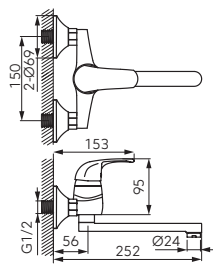

Description	Colour	Index
Wall-mounted sink mixer • ceramic cartridge • wall-mounting • M24x1 flow regulator • swivel spout • G1/2 eccentric connection spacing 150 ± 20 mm	chrome	BVA5