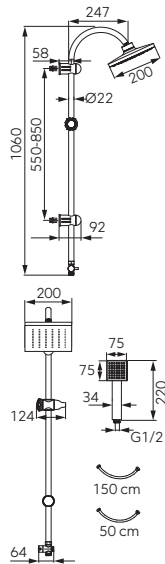

Description	Colour	Index
Squerto sliding shower set with rainfall Rainfall shower: • 1060 mm sliding metal bar • adjustable spacing distance between holders - possibility of mounting in existing wall openings • shower head plate – 200 x 200 mm • ball-joint - adjustable angle of overhead shower plate Shower: • 1-function shower handle • streams: rain • Ferro Easy Clean System - easy limescale removal • 150 cm metal braided shower hose • 70 cm PVC connecting hose with G1/2 nut - universal connection to any bath tub or shower faucet Shower switch: • metal switch with ceramic insert	chrome	NP22