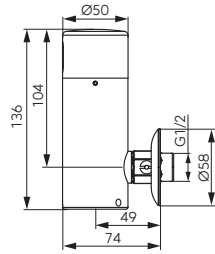

Zephyr Sensor touchless urinal valve • power supply: 9V battery • water inlet connection: 2 x 1/2" MT • max. working pressure: 1.0 bar - 8.0 bar (14.5-116 PSI) • automatic flushing: 1 x 24 h • sensor range factory settings: 600 mm • sensor range: adjustable from 80 - 300 mm • flushing time factory settings: 6 s • flow rate factory settings: ~1.0 l/cycle (for dynamic pressure 1 bar) • flushing time: adjustable from 3 - 20 s • settings control: RC01 remote control	chrome	BBB211