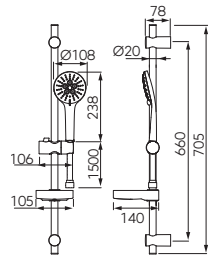

Description	Colour	Index
Nessa sliding shower set • 3-function shower handle • streams: rain, massage, mixed • shower handle – Ø 108 mm • Ferro Easy Clean System - easy limescale removal • 705 mm sliding metal bar • 150 cm shower hose in brass braided sleeve • cone end • transparent soap dish included with set • double-sided adjustment of bar holders - possibility of mounting in existing wall openings	chrome	N350B