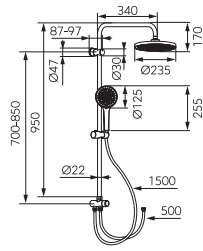

SHOWER SETS WITH RAINFALL

Description	Colour	Index
Vepa rainfall with shower set Rainfall shower: • 950 mm sliding metal bar • regulated mounting height • round overhead shower plate with black insert, Ø 235 mm • ball-joint - adjustable angle of overhead shower plate • Ferro Easy Clean System - easy limescale removal Shower: • 3-function round shower handle with black insert • streams: rain, massage, mixed • sliding handle with adjustable shower handle angle • Ferro Easy Clean System - easy limescale removal • 150 cm shower hose, PVC Shower switch: • brass switch with ceramic click button for changing spray function of overhead shower plate	chrome	NP93 NEW