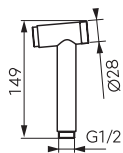

SHOWER HANDLES

Description

Bidet shower handle

- brass shower handle with AUTO- STOP system
- G1/2 connection fits any bath/shower or washbasin mixer with an additional G1/2 connection

Colour

chrome

Index

S66

NEW

Available in Q1 2023