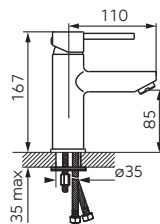

Fiesta standing washbasin mixer • ceramic cartridge • single hole assembly • G5/4 click-clack drain plug • aerator M24x1 • G3/8 - M10x1 flexible connections	chrome	BF12-LB
Maximal flow rate for dynamic pressure		
Stream: laminar - aerated		
1,50 bar (21 psi) → 2,6 l/min (0,69 gpm US)		
3,00 bar (43 psi) → 2,6 l/min (0,69 gpm US)		
4,14 bar (60 psi) → 2,9 l/min (0,77 gpm US)