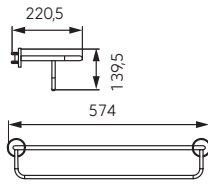

Description	Colour	Index
Towel rack with towel holder	chrome	6845.0