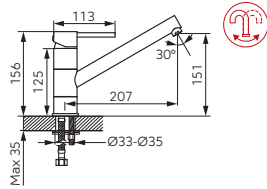

Description	Colour	Index
Standing sink mixer • ceramic cartridge • single hole assembly • M18x1 flow regulator • swivel spout • flexible connections G3/8 - M10x1	gold	BFI4G NEW