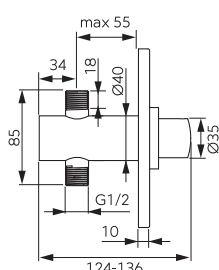

Prestige Pro built-in shower valve with time flow control • Anti Vandal System - protection against disassembly • flow time factory setting: 30 s. • outflow time: adjustable from 25 - 35 s • min. water flow at dynamic pressure of 0.3 MPa (3 bar): 11 l/min. • max. water temperature: 90°C • recommended water temperature: 65°C • recommended dynamic pressure range: 0,1 MPa ≤ P ≤ 0,5 MPa • max. static pressure: 1 MPa (10 bar) • flow time at dynamic pressure 0.3 MPa (3 bar): Regulated 30 + 5/-10 s • starting force (button push): up to 41 N • water inlet connection 2 x G1/2 MT • for cold or pre-mixed water; recommended mixers: MM10 - 3/8" mechanical mixer MT15B - 1/2" thermostatic mixer	chrome	Z503