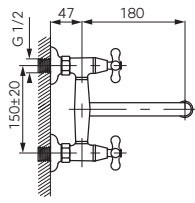

Description	Colour	Index
Wall-mounted sink mixer • moving faucet heads • wall-mounting • M22x1 flow regulator • swivel spout • G1/2 eccentric connection spacing 150 ± 20 mm	chrome	XR5