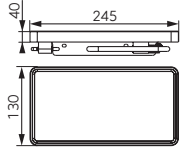

EMOTION

Description	Colour	Index
Shelf with toilet paper holder and hook	steel/white	65540.1
Shelf with double toilet paper holder	steel/white	65581.1