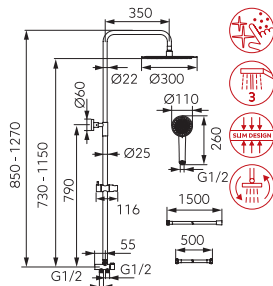

Wizard Pro Black sliding shower set with rainfall Rainfall shower: • sliding metal bar with adjustable length, 850 - 1270 mm • regulated height rainfall head - adjusting the height of the set to your height • round SLIM stainless steel shower head, Ø 300 mm • ball-joint - adjustable angle of overhead shower plate • Ferro Easy Clean System - easy limescale removal Shower: • 3-function round shower handle • streams: rain, massage, mixed • sliding handle with adjustable shower handle angle • Ferro Easy Clean System - easy limescale removal • PVC shower hose 150 cm Shower switch: • brass switch with ceramic head • connecting hose 50 cm with a 1/2 nut - universal connection to any bath or shower mixer	black matt	NP47-BL NEW