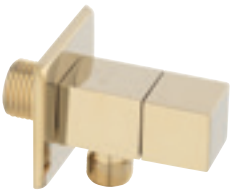

A	B	C [mm]	connection dimensions	Index
G1/2	G3/8	74,5	1/2"x3/8"	Z293-BL
G1/2	G1/2	74,5	1/2"x1/2"	Z294-BL

Angle valve with ceramic head and rosette

NEW

Available in Q1 2023

- ceramic head
- no contact of flowing water with paint finish
- the valve body doesn't scratch the rosette during installation
- nominal pressure: 1,0 MPa (10 bar)
- max. working temperature: 100°C
- finish: gold, PVD coating