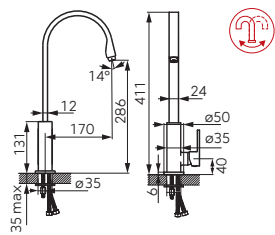

Description	Colour	Index
Standing sink mixer • ceramic cartridge • single hole assembly • M18x1 flow regulator • swivel spout • flexible connections G3/8 - M10x1	black	BZI4BL