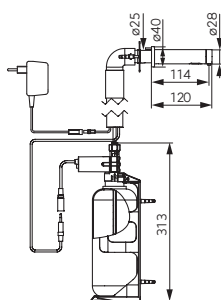

Bora Sensor touchless liquid soap dispenser

chrome

BBB122

- power supply: 230V/12V transformer
- soap container: 1 litre volume
- soap dosage: 1.4 cc/dose (different settings available)
- permissible soap viscosity: 100 - 3800 cPs
- sensor range: adjustable from 30 - 80 mm
- settings control: RC02 and RC01 remote control (detection range)