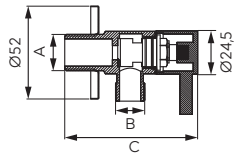

Angle valve with ceramic head and rosette

NEW

Available in Q1 2023

- ceramic head
- no contact of flowing water with paint finish
- nominal pressure: 1,0 MPa (10 bar)
- max. working temperature: 100°C
- finish: gold, PVD coating

A	B	C [mm]	connection dimensions	Index
G1/2	G3/8	75	1/2"x3/8"	Z295-G
G1/2	G1/2	75	1/2"x1/2"	Z296-G