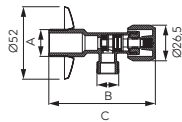

Mushroom valve with rosette and metal knob

- nominal pressure: 1.0 MPa (10 bar)
- max. working temperature: 100 °C

A	B	C [mm]	connection dimensions	Index
G1/2	G3/8	78,5	1/2"x3/8"	Z1238G
G1/2	G1/2	78,5	1/2"x1/2"	Z1212G
G1/2	G3/4	78,5	1/2"x3/4"	Z1234G