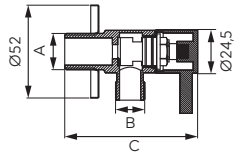

Angle valve with ceramic head and rosette

NEW

- ceramic head
- no contact of flowing water with paint finish
- nominal pressure: 1,0 MPa (10 bar)
- max. working temperature: 100°C
- finish: black matt

A	B	C [mm]	connection dimensions	Index
G1/2	G3/8	75	1/2"x3/8"	Z295-BL
G1/2	G1/2	75	1/2"x1/2"	Z296-BL