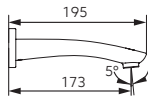

SPOUTS FOR BUILT-IN MIXERS

Description	Colour	Index
Flush mounted bath spout • G1/2 connection • rosette	chrome	WWP02