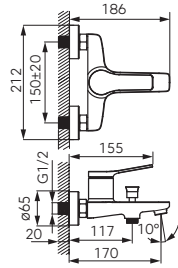

Wall-mounted bath mixer • ceramic cartridge • automatic bath/shower switch with a lock • M24x1 aerator • G1/2 eccentric connection spacing 150 ± 20 mm • shower set not included	chrome	BSC1