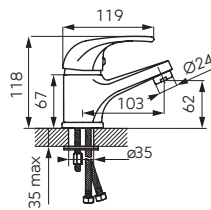

Description	Colour	Index
Vasto standing washbasin mixer • ceramic cartridge • single hole assembly • G5/4 automatic drain plug • aerator M24x1 • G3/8 - M10x1 flexible connections	chrome	BVA2-LB
Maximal flow rate for dynamic pressure		
Stream: laminar - aerated		
1,50 bar (21 psi) → 2,8 l/min (0,74 gpm US)		
3,00 bar (43 psi) → 2,8 l/min (0,74 gpm US)		
4,14 bar (60 psi) → 3,0 l/min (0,80 gpm US)