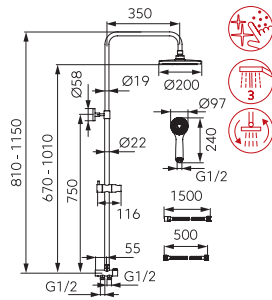

Description

Colour

Index

Wizard sliding shower set with rainfall

chrome

NP45

Rainfall shower:

- sliding metal bar with adjustable length, 810 - 1150 mm
- round plastic overhead shower plate, Ø 200 mm
- ball-joint - adjustable angle of overhead shower plate
- Ferro Easy Clean System - easy limescale removal

Shower:

- 3-function round shower handle
- streams: rain, massage, mixed
- sliding handle made of plastic with adjustable shower handle angle
- Ferro Easy Clean System - easy limescale removal
- 150 cm steel braided shower hose

Shower switch:

- brass switch with ceramic head