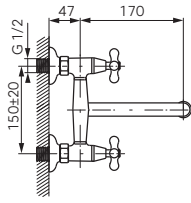

Description	Colour	Index
Wall-mounted sink mixer • ceramic heads • wall-mounting • M22x1 flow regulator • swivel spout • G1/2 eccentric connection spacing 150 ± 20 mm	chrome	XD5