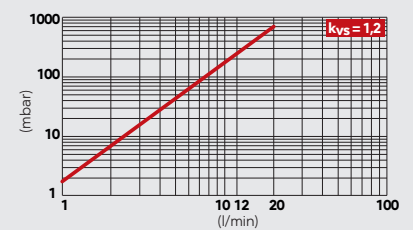

1/2" thermostatic mixer for touchless mixers

MT15B

- max. water temperature: 90°C
- max. working pressure: 0.5 bar - 10.0 bar (7 - 145 PSI)
- water inlet connection: 3 x 1/2" MT
- temperature control range: 30 - 70°C
- check valves: 2 pcs (on inlets)
- max. flow at Δp 1,5 bar: 25 l/min
- K_{VS} : 1.2 m³/h
- stability of mixed temperature: 3K at 15K hot water temperature change
- burn protection: flow cut-off function in the absence of cold water
- additional security features: body with anti-scaling coating