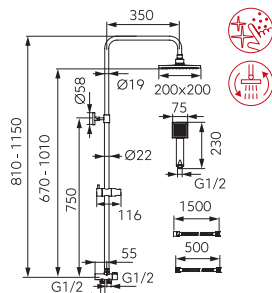

chrome

NP46

Rainfall shower:

- sliding metal bar with adjustable length, 810 - 1150 mm
- square plastic overhead shower plate, 200 mm x 200 mm
- ball-joint - adjustable angle of overhead shower plate
- Ferro Easy Clean System - easy limescale removal

Shower:

- 1-function square shower head
- streams: rain
- sliding handle made of plastic with adjustable shower handle angle
- Ferro Easy Clean System - easy limescale removal
- 150 cm steel braided shower hose

Shower switch:

- brass switch with ceramic head