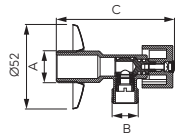

ANGLE VALVES

Description

Ball valve with rosette and metal knob

- nominal pressure: 1.0 MPa (10 bar)
- max. working temperature: 100 °C

A	B	C [mm]	connection dimensions	Index
G1/2	G3/8	75,2	1/2"x3/8"	Z1238K
G1/2	G1/2	75,2	1/2"x1/2"	Z1212K
G1/2	G3/4	75,2	1/2"x3/4"	Z1234K