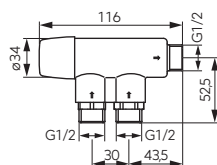

Description

Colour

Index

Mixer/touchless valve control unit

white

RC01

1. Settings control:
2. detection range
   - switch-on delay (applies to urinal valves)
   - switch-off delay
   - long-lasting water flow protection
   - lockout time before next use
   - flushing time (for urinal valves)
   - automatic purge flushing
   - temporary shutdown
   - return to factory settings

Soap dispenser control unit

white

RC02

- setting soap dose volume
- return to factory settings
- temporary shutdown
- filling the system after refilling the tank

1/2" thermostatic mixer for touchless mixers

MT15B

- max. water temperature: 90°C
- max. working pressure: 0.5 bar - 10.0 bar (7 - 145 PSI)
- water inlet connection: 3 x 1/2" MT
- temperature control range: 30 - 70°C
- check valves: 2 pcs (on inlets)
- max. flow at Δp 1,5 bar: 25 l/min
- K_{VS} : 1.2 m³/h
- stability of mixed temperature: 3K at 15K hot water temperature change
- burn protection: flow cut-off function in the absence of cold water
- additional security features: body with anti-scaling coating