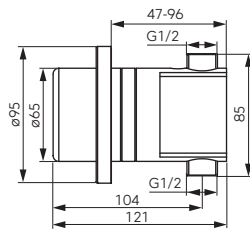

Kona Sensor touch built in shower mixer • power supply: 9V battery • water inlet connection: 2 x 1/2" MT • max. working pressure: 0.5 bar - 8.0 bar (7-116 PSI) • flow time factory setting: 120 s • flow time: adjustable from 5 - 2600 s • permissible working temperature: 70°C	chrome	BBB301