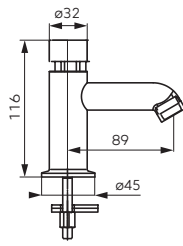

Description	Colour	Index

Prestige II
automatic shut-off washbasin mixer
with flow and temperature control

chrome

Z201R

- flow time factory setting: ~15 s (for dynamic pressure 3 bar)
- outflow time: adjustable from 10 - 20 s (for dynamic pressure 3 bar)
- flow rate: ~7 l/min (for dynamic pressure 3 bar)
- max. water temperature: 90°C
- recommended hot water temperature: < 65°C
- recommended dynamic pressure: 0.1 - 0.5 MPa (1 - 5 bar)
- max. static pressure: 1 MPa (10 bar / 145 PSI)
- flexible connections: 3/8" MT (2 pcs)