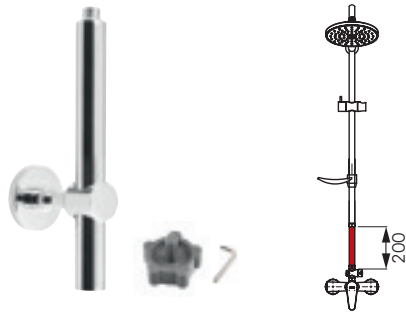

Description

Colour

Index

Extension kit for shower sets with integrated mixer

chrome

ELP20-NP71

- ideal solution for increasing shower height
- total length: 20 cm
- additional wall mounting included
- metal bar matching shower sets with Ferro mixers
- allen wrench included