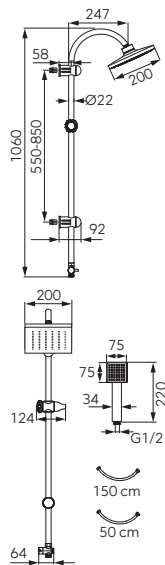

Squerto Black sliding shower set with rainfall Rainfall shower: • 1060 mm sliding metal bar • adjustable spacing distance between holders - possibility of mounting in existing wall openings • shower head plate – 200 x 200 mm • ball-joint - adjustable angle of overhead shower plate Shower: • 1-function shower handle • streams: rain • Ferro Easy Clean System - easy limescale removal • PVC shower hose 150 cm • 50 cm PVC connecting hose with G1/2 nut - universal connection to any bath tub or shower faucet Shower switch: • metal switch with ceramic insert	black	NP22-BL