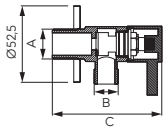

Angle valve with ceramic head and rosette

- nominal pressure: 1,0 MPa (10 bar)
- max. working temperature: 90 °C

A	B	C [mm]	connection dimensions	Index
G1/2	G3/8	75,3	1/2"x3/8"	Z295
G1/2	G1/2	75,3	1/2"x1/2"	Z296