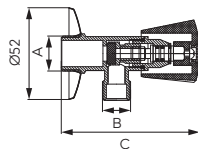

Mushroom valve

- nominal pressure: 1.0 MPa (10 bar)
- max. working temperature: 100 °C

A	B	C [mm]	connection dimensions	Index
G1/2	G3/8	81,5	1/2"x3/8" with coupling for copper pipe Ø10 mm	Z240
G1/2	G1/2	81,5	1/2"x1/2"	Z220
G1/2	G3/4	81,5	1/2"x3/4"	Z230