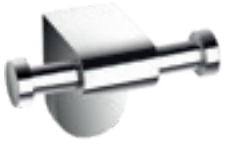

Description	Colour	Index
Double rail hanger	chrome	AD06