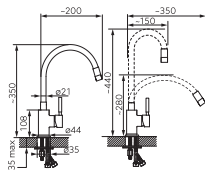

Description	Colour	Index
Zumba standing sink mixer with flexible spout • ceramic cartridge • single hole assembly • flexible spout • possibility to freely shape the spout • M22x1 aerator • flexible connections G3/8 - M10x1	black	