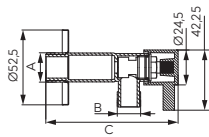

Description

Angle valve with ceramic head

- nominal pressure: 1,0 MPa (10 bar)
- max. working temperature: 100 °C

A	B	C [mm]	connection dimensions	Index
G1/2	G3/8	98	1/2"x3/8"	Z1238C
G1/2	G1/2	98	1/2"x1/2"	Z1212C
G1/2	G3/4	98	1/2"x3/4"	Z1234C