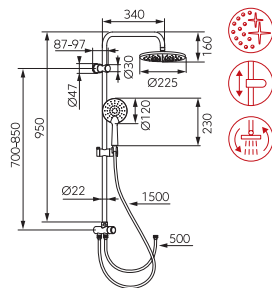

Coppa rainfall with shower set Rainfall shower: • Auto Clean System - automatic removal of limescale from overhead shower plates • 950 mm sliding metal bar • regulated mounting height • round overhead shower plate, Ø 225 mm • ball-joint - adjustable angle of overhead shower plate Shower: • Auto Clean System - automatic removal of limescale from shower handle • 1-function rounded shower handle • stream: rain • sliding handle with adjustable shower handle angle • 150 cm shower hose, PVC, black Shower switch: • brass switch with ceramic click button for changing spray function of overhead shower plate	black matt	NP92-BL NEW