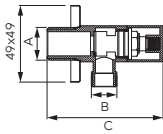

Angle valve with ceramic head and rosette

- nominal pressure: 1,0 MPa (10 bar)
- max. working temperature: 90 °C

A	B	C [mm]	connection dimensions	Index
G1/2	G3/8	74,5	1/2"x3/8"	Z293
G1/2	G1/2	74,5	1/2"x1/2"	Z294