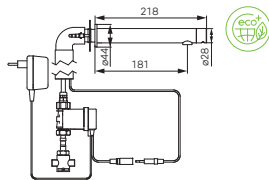

Bora Sensor Power-Safe Pre-Mixed touchless wall-mounted basin mixer with external mixing valve

chrome

BBB121SM

- power supply: 230V/9V transformer, 9V battery (emergency power supply)
- water inlet connection: 2 x 3/8" MT
- mixer: external, mechanical, flexible 3/8" x 1/2" hose
- max. working pressure: 0.5 bar - 8.0 bar (7-116 PSI)
- flow rate: ~5.0 l/min (for dynamic pressure 3 bar)
- flow regulator: M18x1
- sensor range: adjustable from 40 - 170 mm
- long-lasting water flow protection: 90 s
- periodic flush function in case not used for more than 24 hours
- max. water temperature: 70°C
- settings control: RC01 remote control