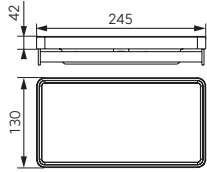

EMOTION

Description	Colour	Index
Shelf with toilet paper holder and hook	steel/white	65540.1
Shelf with double toilet paper holder	steel/white	65581.1