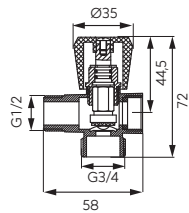

3-way poppet valve

- for connecting a washing machine or dishwasher with existing corner valve
- 1/2 FT connection for flat seal
- nominal pressure: 1.0 MPa (10 bar)
- maximum working temperature: 100°C

			connection dimensions	Index
G1/2	G3/4		1/2"x3/4"	CF3019A