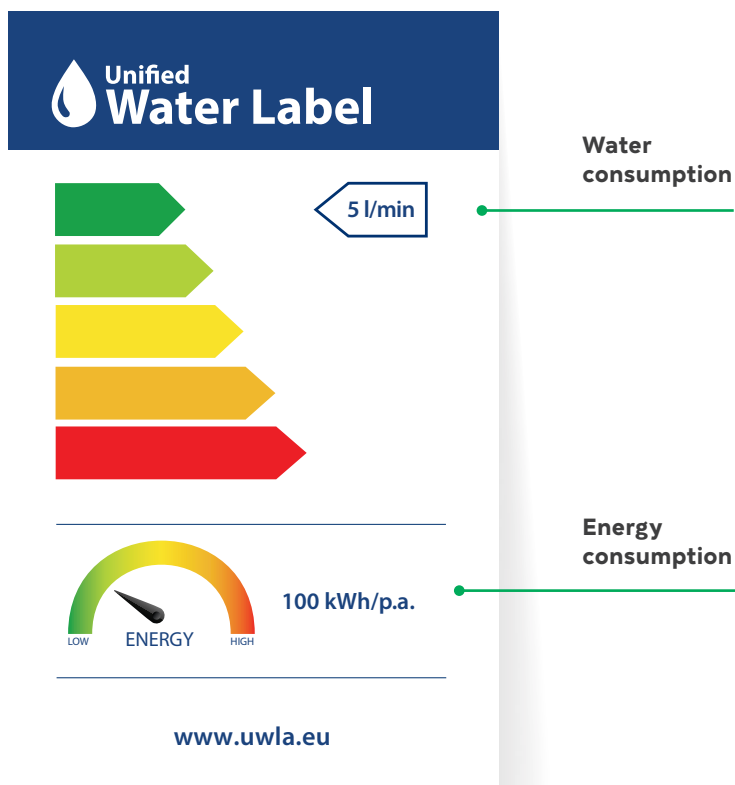

3 SIMPLE RULES:

USE SAVE CONSERVE

BV12VLBL Standing washbasin mixer
BV12LVLBL Standing counter washbasin mixer

* Check details →

New quality in saving

The Unified Water Label Association, based in Newcastle (UK), is an association whose main objective is to implement uniform water and energy labelling of sanitary products throughout Europe. The world's water resources are limited and water scarcity, with a growing population and climate change, is becoming a major global issue. This is why water consumption labels have been developed to raise awareness of which appliances use less water, so that we use water more efficiently. Ferro S.A. is a manufacturer focusing on ecological solutions and supporting the policy of saving natural resources. Selected VERDELINE products from our offer are labelled with WATER LABEL, thanks to which our customers know which of them use less water and energy, which additionally translates into reduced costs.