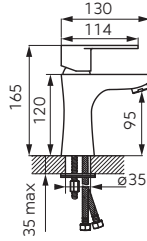

LEED/BREEAM MIXERS

Description	Colour	Index
Algeo standing washbasin mixer • ceramic cartridge • single hole assembly • G5/4 automatic drain plug • M24x1 aerator • G3/8 - M10x1 flexible connections	chrome	BAG2-LB
Maximal flow rate for dynamic pressure		
Stream: laminar - aerated		
1,50 bar (21 psi) → 2,7 l/min (0,71 gpm US)		
3,00 bar (43 psi) → 2,7 l/min (0,72 gpm US)		
4,14 bar (60 psi) → 3,0 l/min (0,79 gpm US)