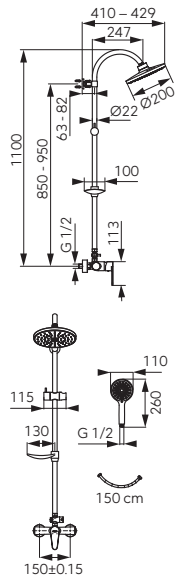

Description	Colour	Index

Algeo rainfall shower system and mixer

chrome **NP71-BAG7U**

1. Rainfall shower:
2. metal bar 1100 mm
   - regulated mounting height
   - regulated distance of rainfall from wall allowing easy mounting
   - shower head plate - Ø 200 mm
   - ball-joint - adjustable angle of overhead shower plate
   - Ferro Easy Clean System
     - easy limescale removal
   - soapbox
   - metal switch with ceramic insert
3. Shower:
4. shower handle diameter 110 mm
   - 3-function shower handle
   - streams: rain, massage, mixed
   - Ferro Easy Clean System
     - easy limescale removal
   - 150 cm metal braided shower hose
5. Shower mixer:
6. ceramic cartridge
   - wall-mounting
   - G1/2 eccentric connection spacing 150 ± 20 mm
   - G1/2 shower connection
     - upper fitting