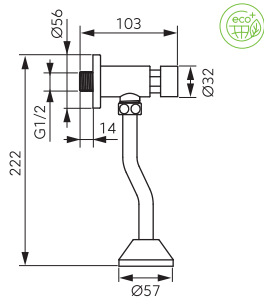

Description	Colour	Index
Prestige Pro urinal valve with time flow control • recommended dynamic pressure range: $0,1 \text{ MPa} \leq P \leq 0,4 \text{ MPa}$ • max. static pressure: 1 MPa (10 bar) • water temperature: $\leq 25^\circ\text{C}$ • flow time at dynamic pressure 0.1 MPa (1bar): approx. 11 seconds • starting force (button push): up to 26 N • classification: 1.5-litre valve • min. water supply flow volume Q_{min}: 0,15 l/s • water inlet connection 1 x G1/2 MT	chrome	Z502