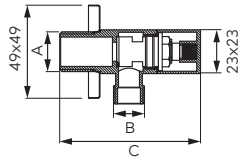

A	B	C [mm]	connection dimensions	Index
G1/2	G3/8	74,5	1/2"x3/8"	Z293-BL
G1/2	G1/2	74,5	1/2"x1/2"	Z294-BL

Angle valve with ceramic head and rosette

NEW

Available in Q1 2023

- ceramic head
- no contact of flowing water with paint finish
- the valve body doesn't scratch the rosette during installation
- nominal pressure: 1,0 MPa (10 bar)
- max. working temperature: 100°C
- finish: gold, PVD coating