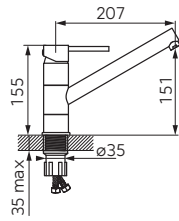

Description	Colour	Index
Standing sink mixer • ceramic cartridge • single hole assembly • M18x1 flow regulator • swivel spout • flexible connections G3/8 - M10x1	chrome	BF14