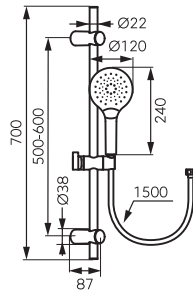

Description

Mulo sliding shower set

- 3-function shower handle with built-in click button
- Ferro Easy Clean System - easy limescale removal
- streams: rain, massage, mixed
- PVC shower hose 150 cm
- 700 mm sliding metal bar
- sliding handle with adjustable shower handle angle
- vertical adjustable wall holders
- when replacing the current shower set, it is possible to adjust the spacing of wall holders to the existing openings in the range 500 – 600 mm

Colour chrome

Index **N334**

NEW