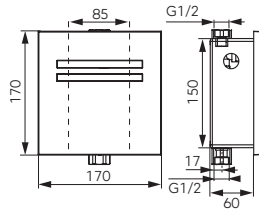

Description	Colour	Index
Zephyr Sensor touchless built-in urinal valve • power supply: 9V battery • water inlet connection: 2 x 1/2" FT (inlet and outlet) • max. working pressure: 0.5 bar - 8.0 bar (7-116 PSI) • automatic flushing: 1 x 24 h • sensor range factory settings: 600 mm • flushing time factory settings: 6 s • flow rate factory settings: ~1.0 l/cycle (for dynamic pressure 1 bar) • flushing time: adjustable from 3 - 20 s • settings control: RC01 remote control	chrome	BBB201