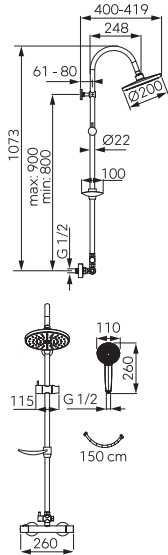

Trinity rainfall shower system and thermostatic mixer

Colour: chrome Index: NP71-TRM7U

1. Rainfall shower:
2. metal bar 1100 mm
   - regulated mounting height
   - regulated distance of rainfall from wall allowing easy mounting
   - shower head plate - Ø 200 mm
   - ball-joint - adjustable angle of overhead shower plate
   - Ferro Easy Clean System - easy limescale removal
   - soapbox
3. Shower:
4. Shower handle diameter 110 mm
   - 3-function shower handle
   - streams: rain, massage, mixed
   - Ferro Easy Clean System - easy limescale removal
   - 150 cm metal braided shower hose
5. Thermostatic mixer:
6. thermostatic regulator
   - Safe Touch System - the body does not heat up
   - Safe Stop 38°C - hot water lock
   - wall-mounting
   - G1/2 eccentric connection spacing 150 ± 20 mm
   - G1/2 shower connection - upper fitting