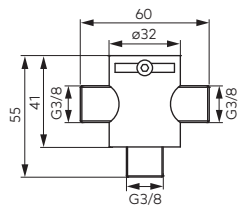

TOUCHLESS FITTINGS - ACCESSORIES

Description	Colour	Index
Mechanical mixer 3/8" for touchless mixers • max. water temperature: 90°C • max. working pressure: 0,5 bar - 8,0 bar (7-116 PSI) • water inlet connection: 3 x 3/8" MT • mixing ratio adjustment: manual • setting lock against accidental change • check valves: 2 pcs (on inlets) • gaskets: 2 pcs with filter (on inlets)		MM10