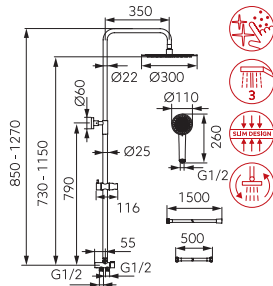

SHOWER SETS WITH RAINFALL

Description	Colour	Index
Wizard Pro sliding shower set with rainfall Rainfall shower: • sliding metal bar with adjustable length, 850 - 1270 mm • round SLIM stainless steel shower head, Ø 300 mm • ball-joint - adjustable angle of overhead shower plate • Ferro Easy Clean System - easy limescale removal Shower: • 3-function round shower handle • streams: rain, massage, mixed • sliding handle made of plastic with adjustable shower handle angle • Ferro Easy Clean System - easy limescale removal • PVC shower hose 150 cm Shower switch: • brass switch with ceramic head	chrome	NP47