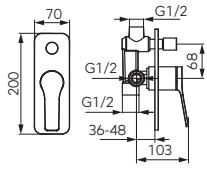

Description	Colour	Index
Build-in shower mixer • 2-function • a set of concealed and surface mounted components • wall-mounting • 2-function switch • ceramic cartridge • G1/2 connection • G1/2 shower output	chrome	BSC7P