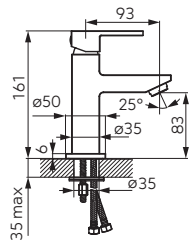

Description	Colour	Index
Zicco standing washbasin mixer • ceramic cartridge • single hole assembly • G5/4 click-clack drain plug • aerator M24x1 • G3/8 - M10x1 flexible connections	chrome	BZ12-LB
Maximal flow rate for dynamic pressure		
Stream: laminar - aerated		
1,50 bar (21 psi) → 2,6 l/min (0,69 gpm US)		
3,00 bar (43 psi) → 2,6 l/min (0,69 gpm US)		
4,14 bar (60 psi) → 2,8 l/min (0,75 gpm US)