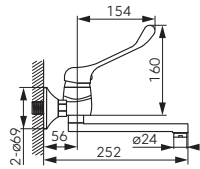

MEDICAL MIXERS

Description	Colour	Index
Vasto Medico wall-mounted sink mixer • special handle • ceramic cartridge • wall-mounting • M24x1 flow regulator • swivel spout • G1/2 eccentric connection spacing 150 ± 20 mm	chrome	BVAM5