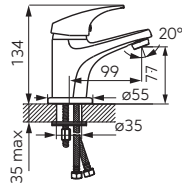

Description	Colour	Index
Ferro One standing washbasin mixer • ceramic cartridge • single hole assembly • G5/4 click-clack drain plug • aerator M24x1 • G3/8 - M10x1 flexible connections	chrome	

Maximal flow rate for dynamic pressure	
Stream: laminar - aerated	BFO2-LB
1,50 bar (21 psi) → 2,6 l/min (0,69 gpm US)	
3,00 bar (43 psi) → 2,7 l/min (0,72 gpm US)	
4,14 bar (60 psi) → 3,1 l/min (0,82 gpm US)