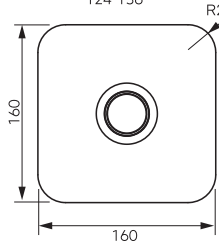

Prestige Pro SQ built-in shower valve with time flow control • Anti Vandal System - protection against disassembly • flow time factory setting: 30 s. • outflow time: adjustable from 25 - 35 s • min. water flow at dynamic pressure of 0.3 MPa (3 bar): 11 l/min. • max. water temperature: 90°C • recommended water temperature: 65°C • recommended dynamic pressure range: 0,1 MPa ≤ P ≤ 0,5 MPa • max. static pressure: 1 MPa (10 bar) • flow time at dynamic pressure 0.3 MPa (3 bar): Regulated 30 + 5/-10 s • starting force (button push): up to 41 N • water inlet connection 2 x G1/2 MT • for cold or pre-mixed water; recommended mixers: MM10 - 3/8" mechanical mixer MT15B - 1/2" thermostatic mixer	chrome	Z503SQ