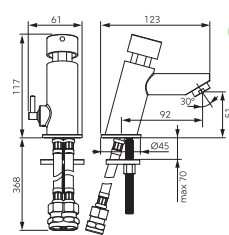

Description	Colour	Index

Prestige Pro
automatic shut-off washbasin mixer
with flow and temperature control

chrome

Z501R

- flow time factory setting: 15 s.
- outflow time: adjustable from 10 - 20 s
- flow at dynamic pressure of 0.3 MPa (3 bar): 6 L/min. (mixed water)
- max. water temperature: 90°C
- recommended water temperature: 65°C
- recommended dynamic pressure range: 0.1 MPa ≤ P ≤ 0.5 MPa
- max. static pressure: 1 MPa (10 bar)
- starting force (button push): up to 65 N
- water inlet connection 2 x G3/8 FT (flexible connections)