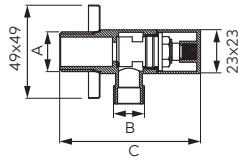

Description

Angle valve with ceramic head and rosette

NEW

- ceramic head
- no contact of flowing water with paint finish
- nominal pressure: 1,0 MPa (10 bar)
- max. working temperature: 100°C
- finish: black matt

A	B	C [mm]	connection dimensions	Index
G1/2	G3/8	74,5	1/2"x3/8"	Z293-BL
G1/2	G1/2	74,5	1/2"x1/2"	Z294-BL