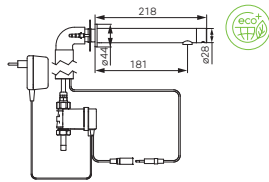

Description

chrome

Index

Bora Sensor Power-Safe electronic wall-mounted mixer for cold or premixed water

BBB121S

- power supply: 230V/9V transformer, 9V battery (emergency power supply)
- water inlet connection: 1 x 1/2" MT
- max. working pressure: 0.5 bar - 8.0 bar (7-116 PSI)
- flow rate: ~5.0 l/min (for dynamic pressure 3 bar)
- flow regulator: M18x1
- sensor range: adjustable from 40 - 170 mm
- long-lasting water flow protection: 90 s
- periodic flush function in case not used for more than 24 hours
- max. water temperature: 70°C
- recommended mixers: MM10 - 3/8" mechanical mixer, MT15B - 1/2" thermostatic mixer
- settings control: RC01 remote control