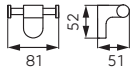

Description	Colour	Index
Double rail hanger	chrome	AD06