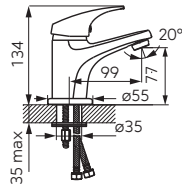

Description	Colour	Index
Ferro One standing washbasin mixer • ceramic cartridge • single hole assembly • G5/4 click-clack drain plug • M24x1 flow regulator • G3/8 - M10x1 flexible connections	chrome	

Maximal flow rate for dynamic pressure	
Stream: spray	BFO2-LA
1,50 bar (21 psi) → 0,9 l/min (0,23 gpm US)	
3,00 bar (43 psi) → 1,0 l/min (0,27 gpm US)	
4,14 bar (60 psi) → 1,1 l/min (0,28 gpm US)