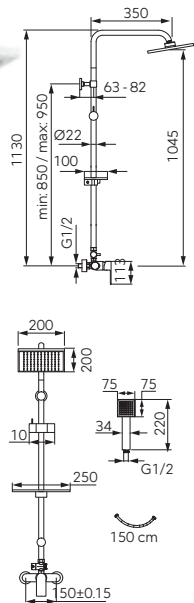

Description	Colour	Index

Algeo Square rainfall shower system and mixer

chrome **NP74-BAQ7U**

1. Rainfall shower:
2. metal bar 1130 mm
   - regulated mounting height
   - regulated distance of rainfall from wall allowing easy mounting
   - 200 x 200 mm rectangular shower head plate
   - integrated wall mounting with rainfall bar
   - ball-joint - adjustable angle of overhead shower plate
   - Ferro Easy Clean System
     - easy limescale removal
   - practical, flat shelf for cosmetics with adjustable mounting
   - metal switch with ceramic insert
3. Shower mixer:
4. ceramic cartridge
   - wall-mounting
   - G1/2 eccentric connection spacing 150 ± 20 mm
   - G1/2 shower connection
     - upper fitting
5. Shower:
6. 75 x 75 mm shower handle
   - 1-function shower handle
   - stream: rain
   - Ferro Easy Clean System
     - easy limescale removal
   - 150 cm shower hose in metal braid