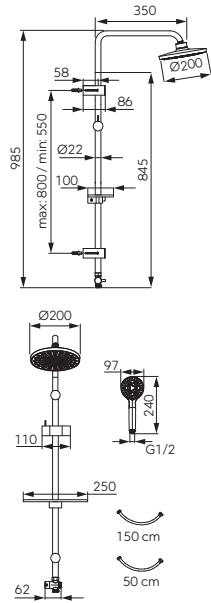

Description

Colour

Index

Rondo Lux sliding shower set with rainfall

chrome

NP23

1. Rainfall shower:
2. sliding shower set with rainfall
   - 985 mm sliding metal bar
   - adjustable spacing distance between holders - possibility of mounting in existing wall openings
   - ball-joint - adjustable angle of overhead shower plate
   - practical, flat shelf for cosmetics with adjustable mounting

1. Shower:
2. shower head plate - Ø 200 mm
   - shower handle - Ø 100 mm
   - 3-function shower handle
   - streams: rain, massage, mixed
   - Ferro Easy Clean System - easy limescale removal
   - 150 cm metal braided shower hose
   - 50 cm PVC connecting hose with G1/2 nut - universal connection to any bath tub or shower faucet

1. Shower switch:
2. metal switch with ceramic insert