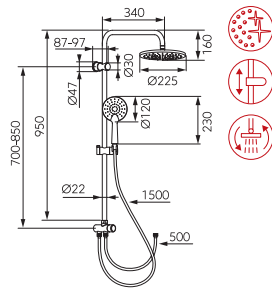

Description	Colour	Index
Coppa rainfall with shower set Rainfall shower: • Auto Clean System - automatic removal of limescale from overhead shower plates • 950 mm sliding metal bar • regulated mounting height • round overhead shower plate, Ø 225 mm • ball-joint - adjustable angle of overhead shower plate Shower: • Auto Clean System - automatic removal of limescale from shower handle • 1-function rounded shower handle • stream: rain • sliding handle with adjustable shower handle angle • 150 cm steel braided shower hose Shower switch: • brass switch with ceramic click button for changing spray function of overhead shower plate	chrome	NP92 NEW