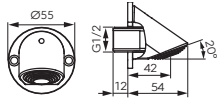

Description	Colour	Index
Vandal Proof 1F shower head • 1-funtion shower head • for public space use • Vandal Proof System - protection against unauthorized dismantling • maximum flow at 3 bar dynamic pressure: -8 l/min • G1/2 connection	chrome	NPG04
Maximal flow rate for dynamic pressure		
Stream: spray		
3,00 bar (43 psi) → 8 l/min