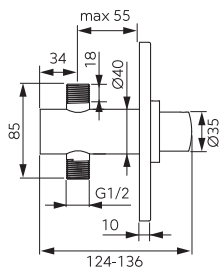

Description	Colour	Index
Prestige Pro automatic shut-off washbasin mixer with water flow control • flow time factory setting: 15 s. • outflow time: adjustable from 10 - 20 s • min. water flow at dynamic pressure of 0.3 MPa (3 bar): 11 l/min. • max. water temperature: 90°C • recommended water temperature: 65°C • recommended dynamic pressure range: 0,1 MPa ≤ P ≤ 0,5 MPa • max. static pressure: 1 MPa (10 bar) • flow time at dynamic pressure 0.3 MPa (3 bar): Regulated 15 ± 5 s • starting force (button push): up to 65 N • water inlet connection 1 x G1/2 MT • for cold or pre-mixed water; recommended mixers: MM10 - 3/8" mechanical mixer MT15B - 1/2" thermostatic mixer	chrome	Z501

Prestige Pro built-in shower valve with time flow control • Anti Vandal System - protection against disassembly • flow time factory setting: 30 s. • outflow time: adjustable from 25 - 35 s • min. water flow at dynamic pressure of 0.3 MPa (3 bar): 11 l/min. • max. water temperature: 90°C • recommended water temperature: 65°C • recommended dynamic pressure range: 0,1 MPa ≤ P ≤ 0,5 MPa • max. static pressure: 1 MPa (10 bar) • flow time at dynamic pressure 0.3 MPa (3 bar): Regulated 30 + 5/-10 s • starting force (button push): up to 41 N • water inlet connection 2 x G1/2 MT • for cold or pre-mixed water; recommended mixers: MM10 - 3/8" mechanical mixer MT15B - 1/2" thermostatic mixer	chrome	Z503