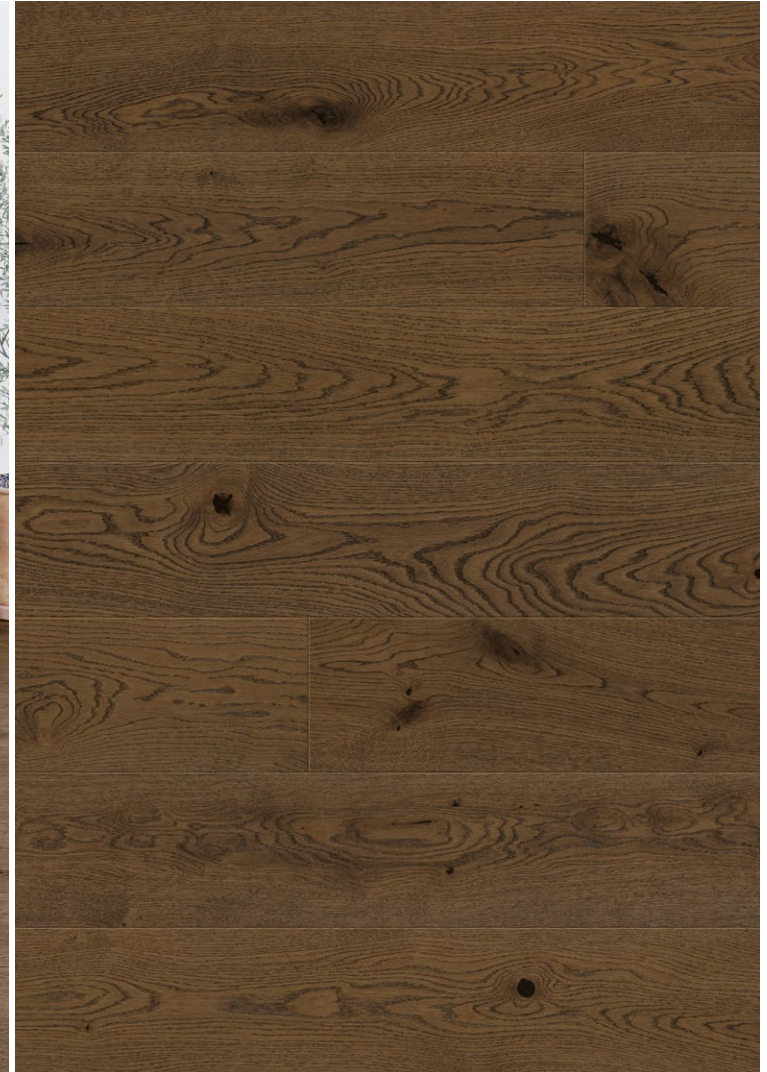

HotChoc Collection

RUSTIC FLOORS
IN FASHIONABLE COLORS

*Premium
SIZE*

86.61/2200 x 7.17/182 x 0.55/14 inch/mm (1R)

OAK NORDIC 1R
Crispy & Crispy matt lacq. brushed 4mV

OAK SUPERRUSTIC 1R
White Choc & White Choc matt lacq. brushed 4mV

OAK SUPERRUSTIC 1R
Dark & Truffle matt lacq. brushed 2mV

OAK SUPERRUSTIC 1R
Almond & Almond matt lacq. brushed 4mV

OAK SUPERRUSTIC 1R
Nougat & Nougat matt lacq. brushed 4mV

OAK SUPERRUSTIC 1R
Dark Choc & Dark Choc matt lacq. brushed 4mV