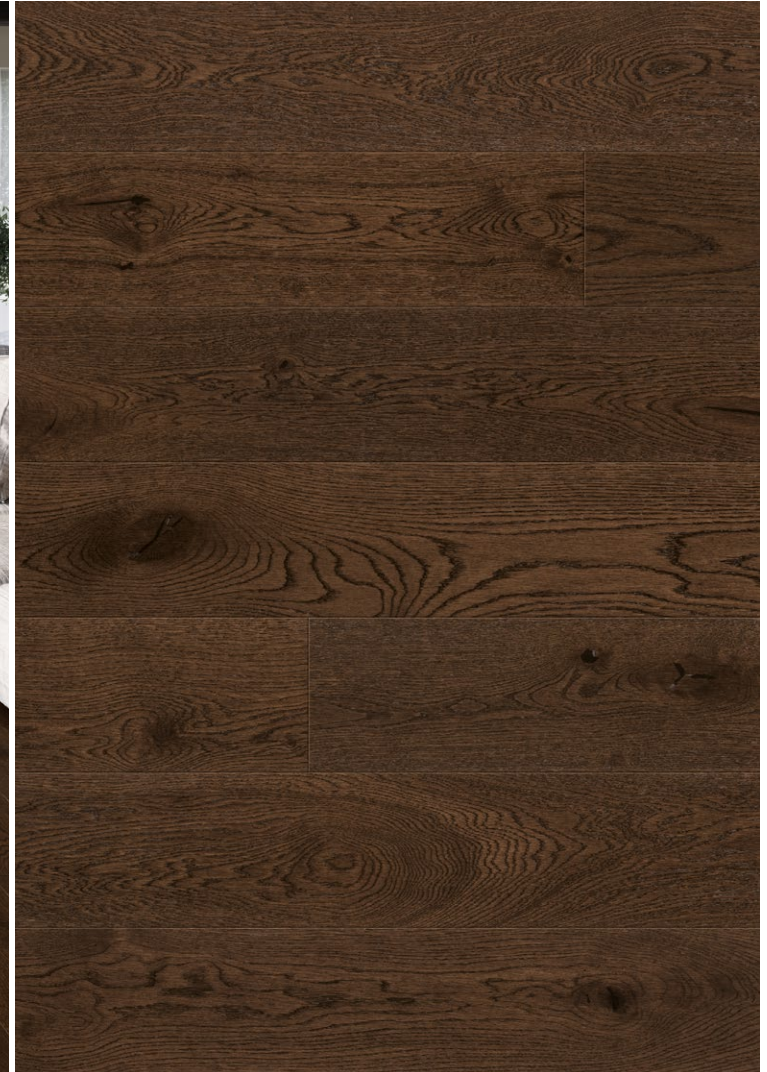

HotChoc Collection

RUSTIC FLOORS
IN FASHIONABLE COLORS

*Premium
SIZE*

86.61/2200 x 7.17/182 x 0.55/14 inch/mm (1R)

OAK NORDIC 1R
Crispy & Crispy matt lacq. brushed 4mV

OAK SUPERRUSTIC 1R
White Choc & White Choc matt lacq. brushed 4mV

OAK SUPERRUSTIC 1R
Dark & Truffle matt lacq. brushed 2mV

OAK SUPERRUSTIC 1R
Almond & Almond matt lacq. brushed 4mV

OAK SUPERRUSTIC 1R
Nougat & Nougat matt lacq. brushed 4mV

OAK SUPERRUSTIC 1R
Dark Choc & Dark Choc matt lacq. brushed 4mV