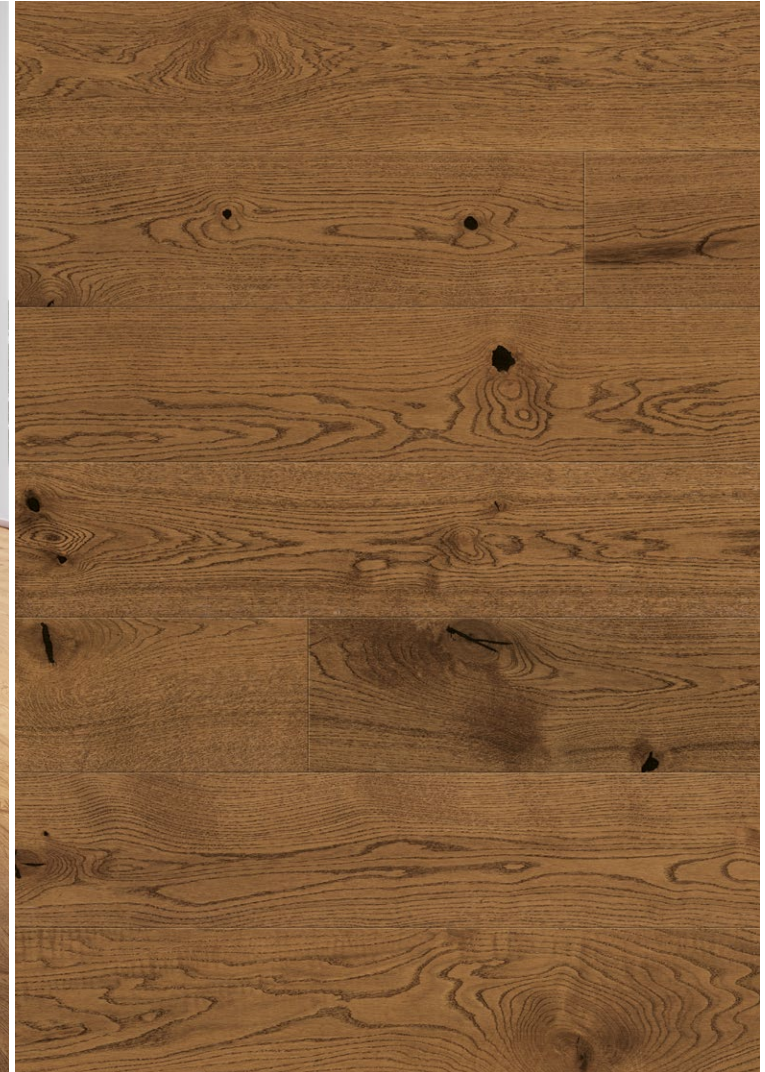

HotChoc Collection

RUSTIC FLOORS
IN FASHIONABLE COLORS

*Premium
SIZE*

86.61/2200 x 7.17/182 x 0.55/14 inch/mm (1R)

OAK NORDIC 1R
Crispy & Crispy matt lacq. brushed 4mV

OAK SUPERRUSTIC 1R
White Choc & White Choc matt lacq. brushed 4mV

OAK SUPERRUSTIC 1R
Dark & Truffle matt lacq. brushed 2mV

OAK SUPERRUSTIC 1R
Almond & Almond matt lacq. brushed 4mV

OAK SUPERRUSTIC 1R
Nougat & Nougat matt lacq. brushed 4mV

OAK SUPERRUSTIC 1R
Dark Choc & Dark Choc matt lacq. brushed 4mV