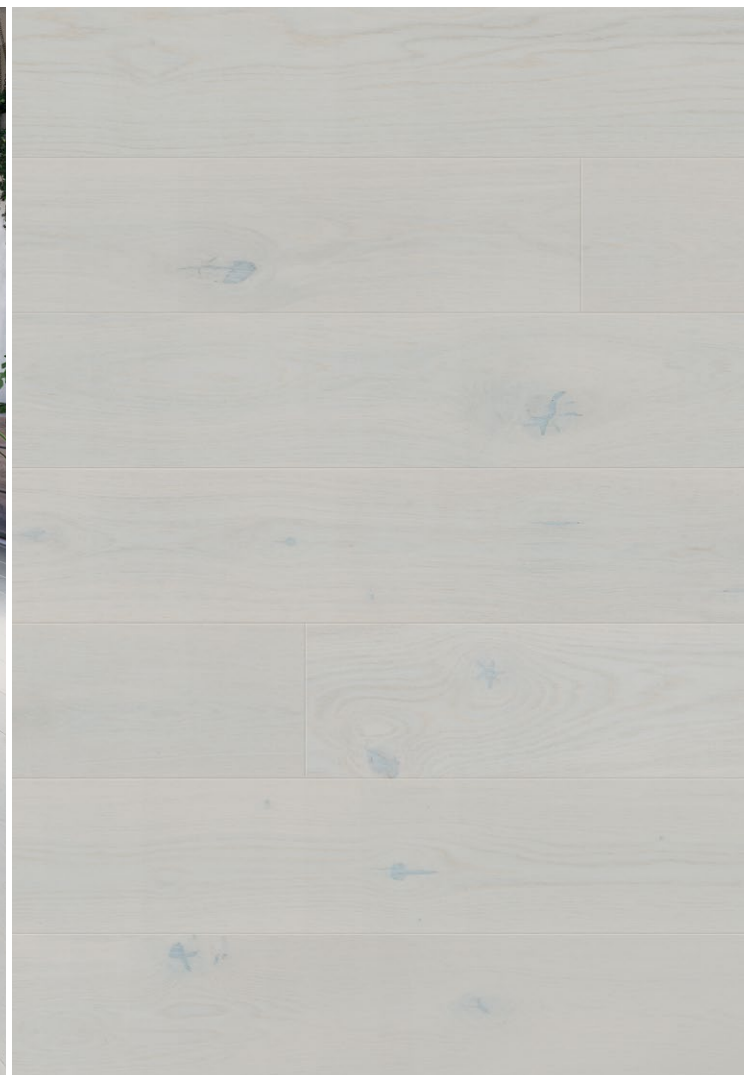

HotChoc Collection

RUSTIC FLOORS
IN FASHIONABLE COLORS

*Premium
SIZE*

86.61/2200 x 7.17/182 x 0.55/14 inch/mm (1R)

OAK NORDIC 1R
Crispy & Crispy matt lacq. brushed 4mV

OAK SUPERRUSTIC 1R
White Choc & White Choc matt lacq. brushed 4mV

OAK SUPERRUSTIC 1R
Dark & Truffle matt lacq. brushed 2mV

OAK SUPERRUSTIC 1R
Almond & Almond matt lacq. brushed 4mV

OAK SUPERRUSTIC 1R
Nougat & Nougat matt lacq. brushed 4mV

OAK SUPERRUSTIC 1R
Dark Choc & Dark Choc matt lacq. brushed 4mV