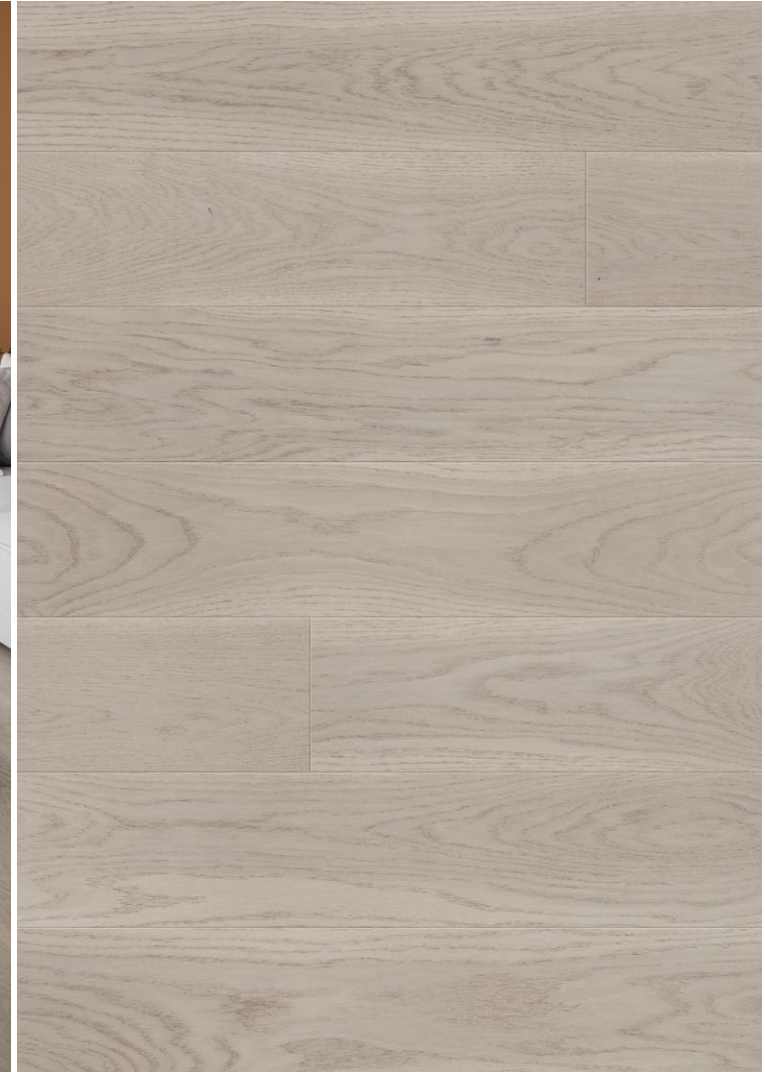

HotChoc Collection

RUSTIC FLOORS
IN FASHIONABLE COLORS

*Premium
SIZE*

86.61/2200 x 7.17/182 x 0.55/14 inch/mm (1R)

OAK NORDIC 1R
Crispy & Crispy matt lacq. brushed 4mV

OAK SUPERRUSTIC 1R
White Choc & White Choc matt lacq. brushed 4mV

OAK SUPERRUSTIC 1R
Dark & Truffle matt lacq. brushed 2mV

OAK SUPERRUSTIC 1R
Almond & Almond matt lacq. brushed 4mV

OAK SUPERRUSTIC 1R
Nougat & Nougat matt lacq. brushed 4mV

OAK SUPERRUSTIC 1R
Dark Choc & Dark Choc matt lacq. brushed 4mV